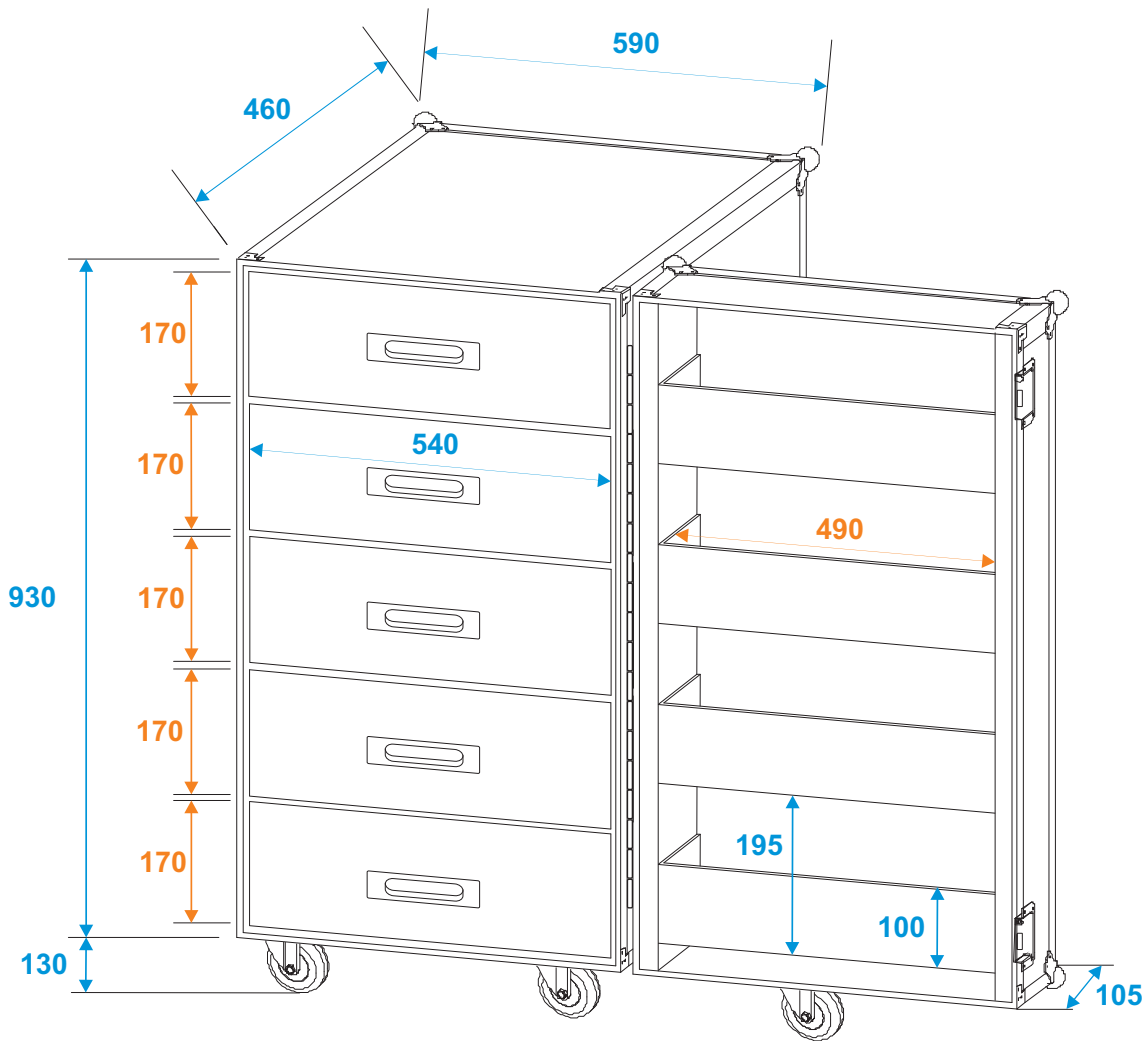

# Flightcase

**30126428** Universal drawer case TSF-1

\*all dimensions in millimeters