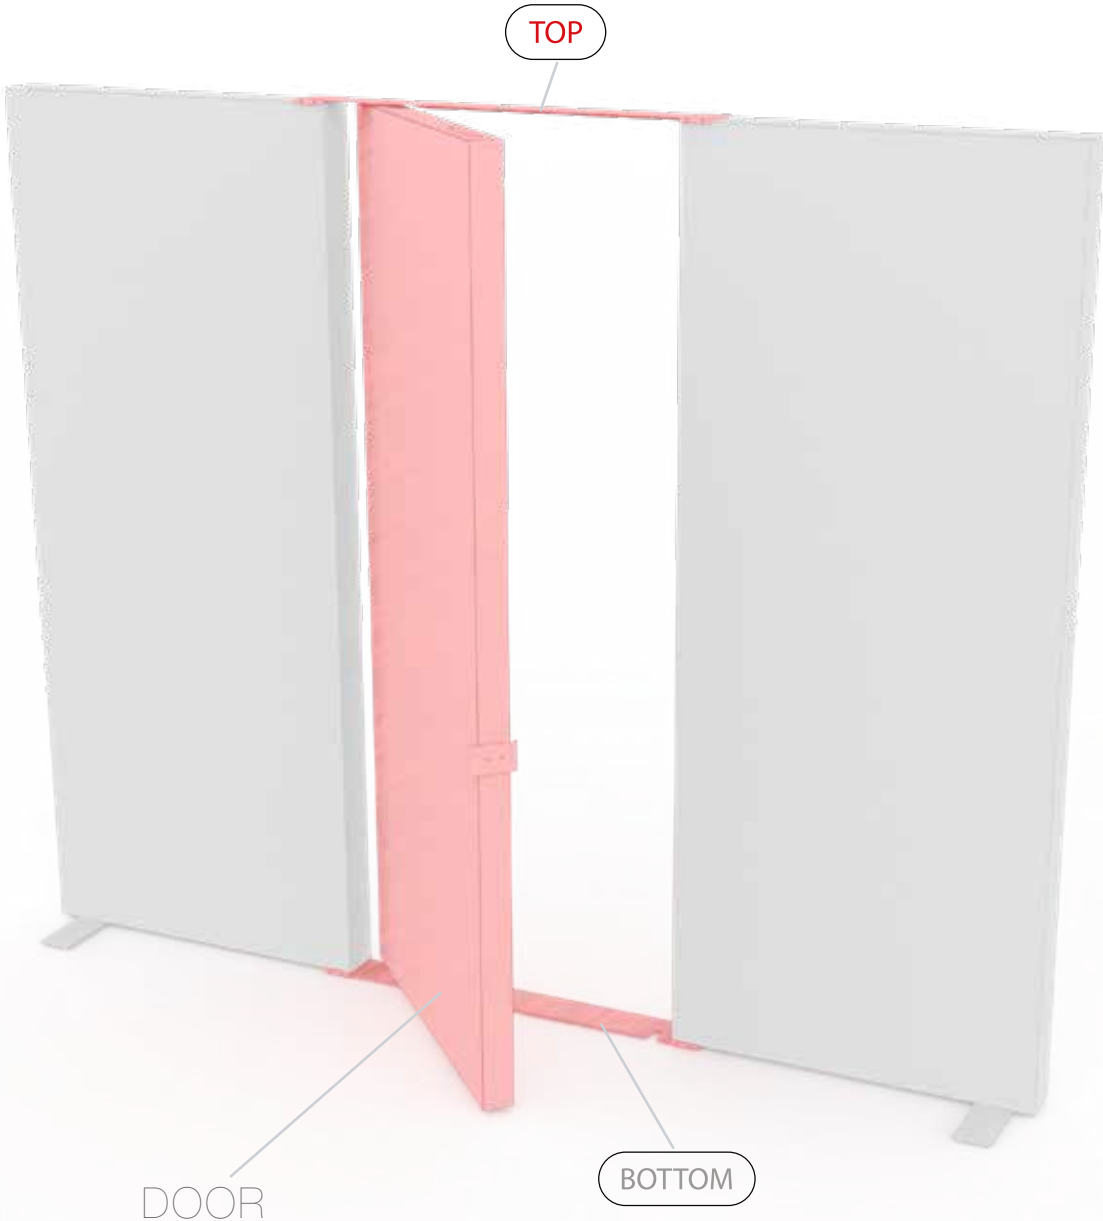

14.

2 x 100 x 116cm

SYSTEMVERBINDER / SYSTEM CONNECTOR

1.

2.

3.

4.

SET UP INSTRUCTION
ACCESSORIES

**BIG LED UP
DOOR**

The text is presented in a bold, sans-serif font. The letters are filled with a vibrant, multi-colored gradient that transitions from light blue at the top to bright red at the bottom, with yellow and orange in the middle. The text is set against a solid black background and is enclosed within a thin, bright red rectangular border.

Gerade Version/straight version 4
Aufbauanleitung/set up instruction

Eck- & Kojenversion/corner & storage version.....30
Aufbauanleitung/set up instruction

BIG LED UP DOOR

AXIS

RAHMENGRÖSSE/FRAME SIZE:
98 x 199,2/ 229,2/ 247,2/ 297,2cm