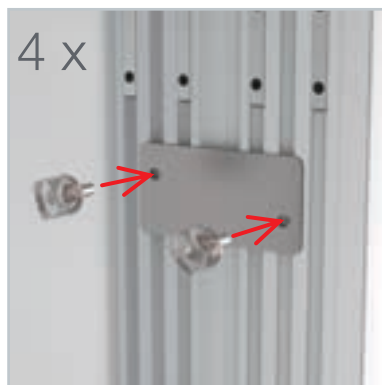

14.

2 x 100 x 116cm

SYSTEMVERBINDER / SYSTEM CONNECTOR

1.

2.

3.

4.

SET UP INSTRUCTION
ACCESSORIES