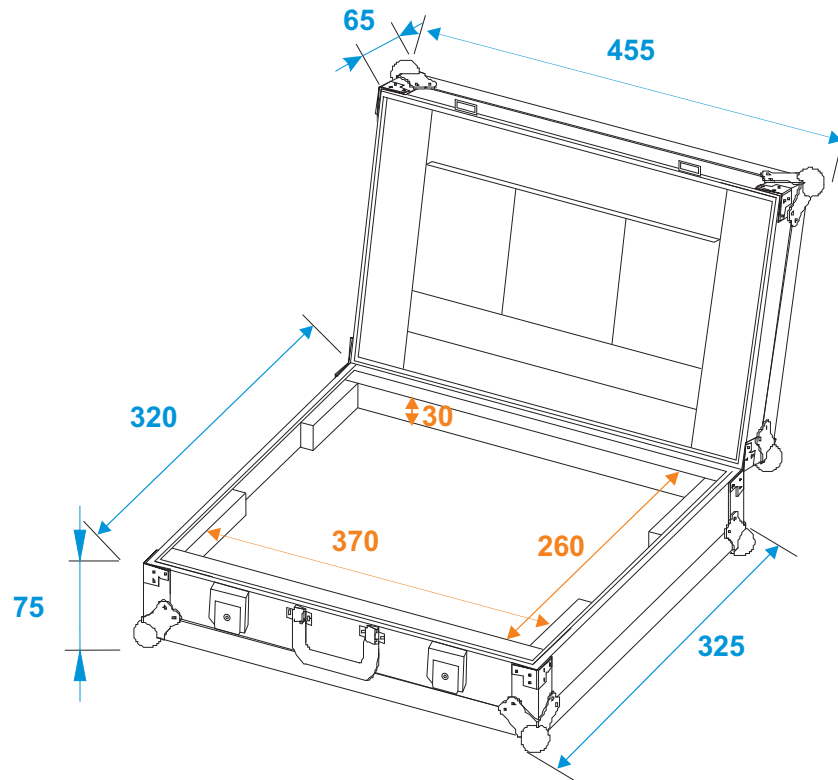

# Flightcase

**30126010** Laptop case LC-15 maximum 370x255x30mm

\*all dimensions in millimeters