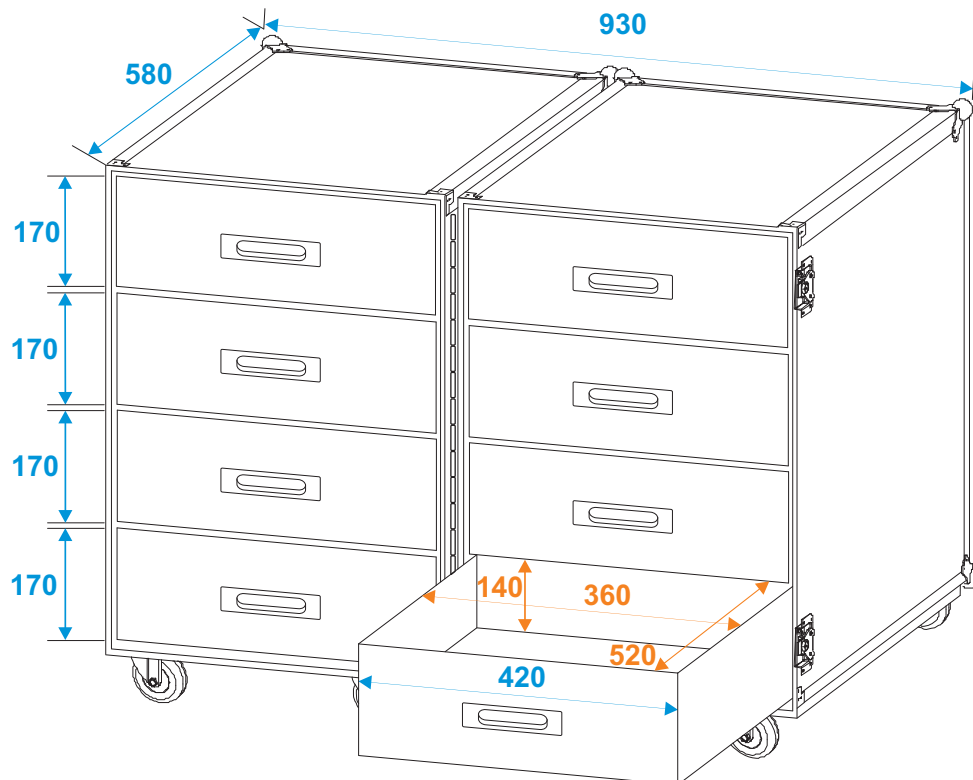

Flightcase

3012643D Universal roadie case double drawer DD-2

*all dimensions in millimeters