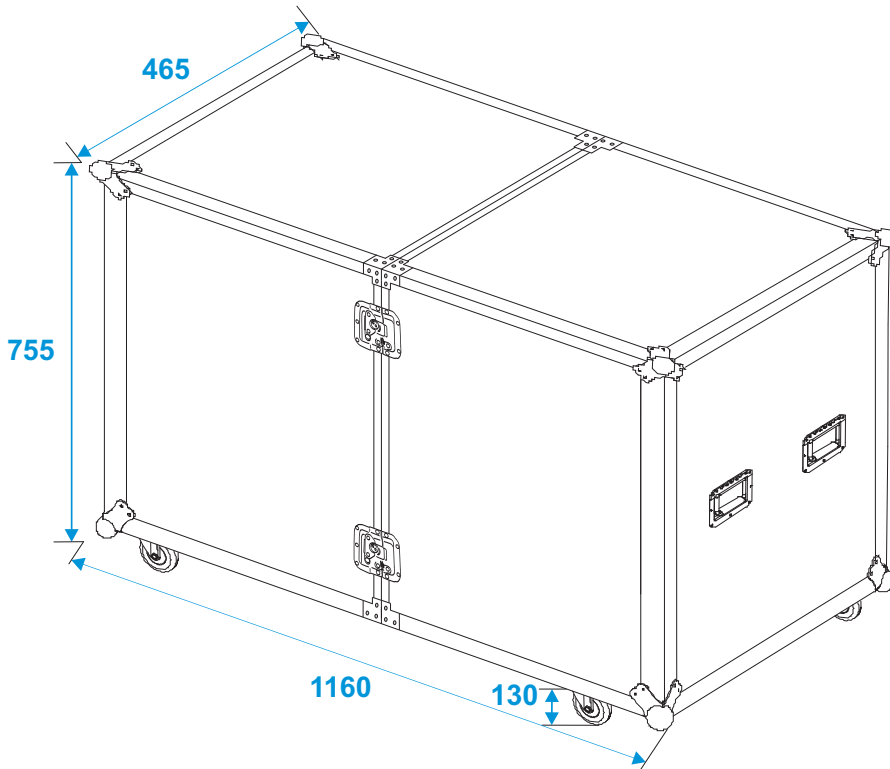

Flightcase

3012643D Universal roadie case double drawer DD-2

*all dimensions in millimeters