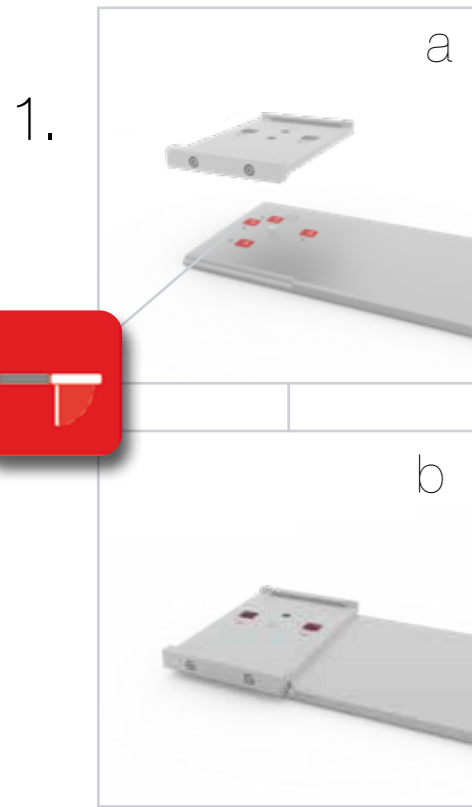

SET UP INSTRUCTION
ACCESSORIES

The text "BIG LED UP DOOR" is displayed in a bold, stylized font. The letters are filled with a vibrant, multi-colored gradient of blue, red, and yellow, creating a sense of motion and energy. The text is set against a solid black background and is enclosed within a thin red rectangular border.

**BIG LED UP
DOOR**

Gerade Version/straight version 4
Aufbauanleitung/set up instruction

Eck- & Kojenversion/corner & storage version.....30
Aufbauanleitung/set up instruction

BIG LED UP DOOR

AXIS

RAHMENGRÖSSE/FRAME SIZE:
98 x 199,2/ 229,2/ 247,2/ 297,2cm

E1 S1-DOOR E
NUR FÜR DIE HÖHE
230/248/298 ERFORDERLICH
ONLY NEEDED FOR THE
HEIGHT 230/248/298

1.

TÜR/DOOR

TÜR/DOOR

TÜR/DOOR

6.

7.

GERADE VERSION/STRAIGHT VERSION

GERADE VERSION/STRAIGHT VERSION

GERADE VERSION/STRAIGHT VERSION

GERADE VERSION/STRAIGHT VERSION

8.

9.

GERADE VERSION/STRAIGHT VERSION

GERADE VERSION/STRAIGHT VERSION

GERADE VERSION/STRAIGHT VERSION