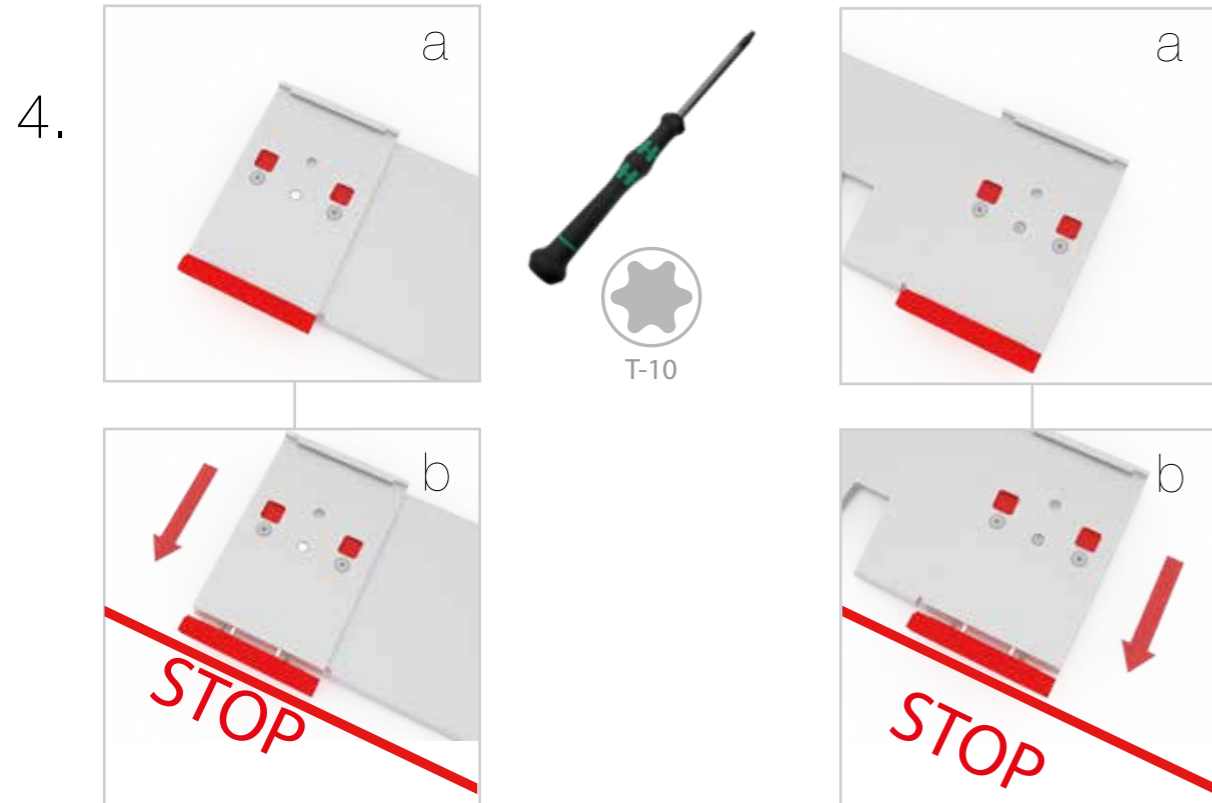

GERADE VERSION/STRAIGHT VERSION