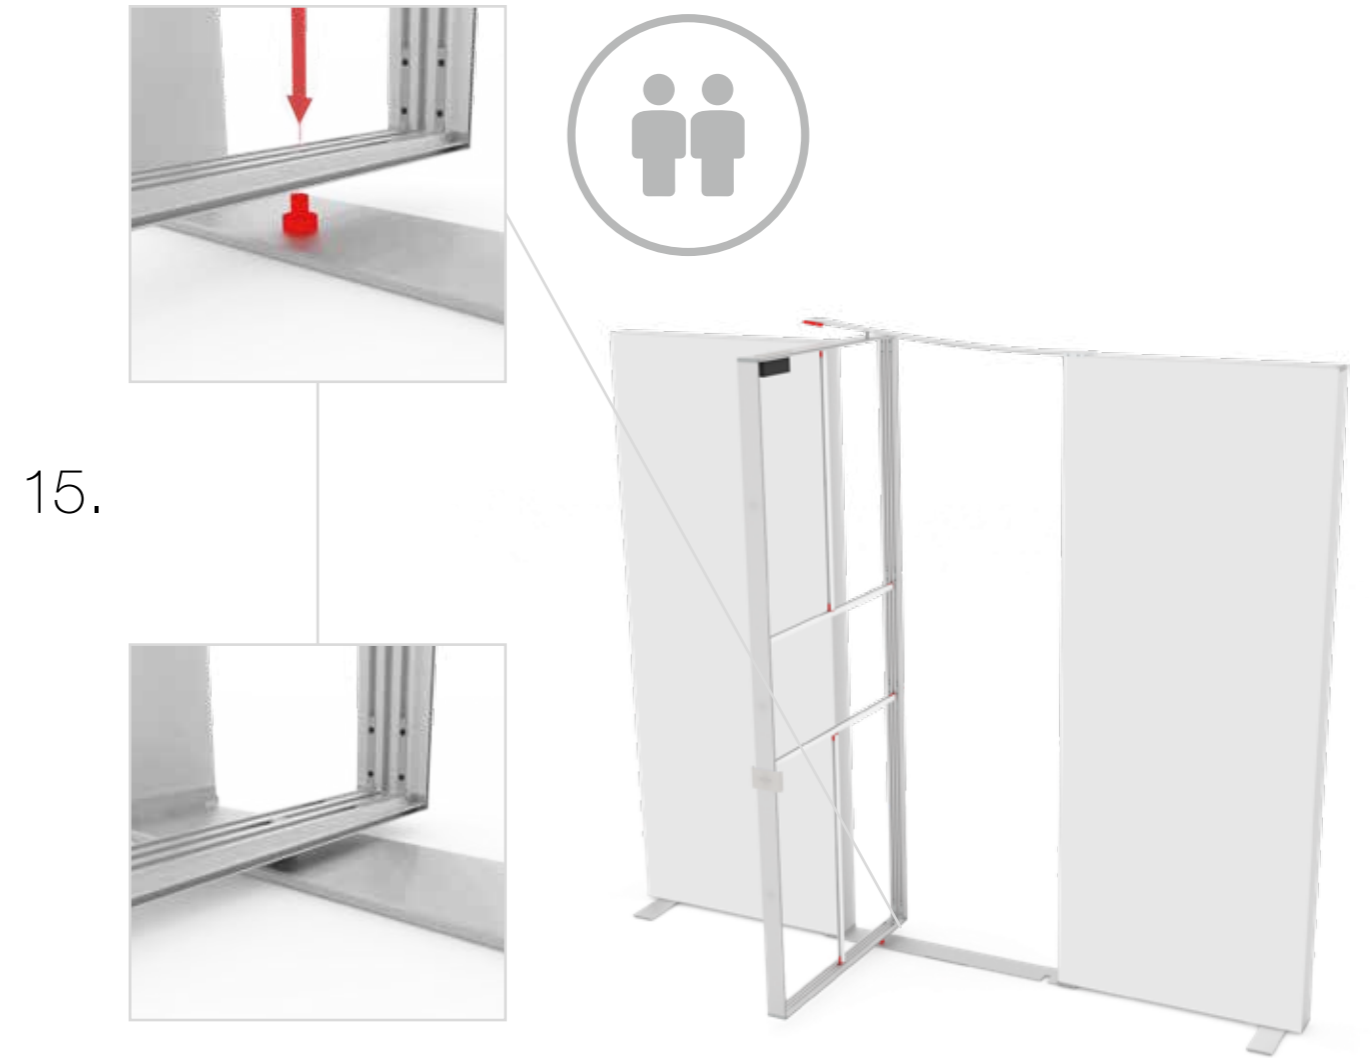

SET UP INSTRUCTION
ACCESSORIES

The text "BIG LED UP DOOR" is displayed in a bold, stylized font. The letters are filled with a vibrant, multi-colored gradient of blue, red, and yellow, creating a sense of motion and energy. The text is set against a solid black background and is enclosed within a thin red rectangular border.

**BIG LED UP
DOOR**

Gerade Version/straight version 4
Aufbauanleitung/set up instruction

Eck- & Kojenversion/corner & storage version.....30
Aufbauanleitung/set up instruction

BIG LED UP DOOR

AXIS

RAHMENGRÖSSE/FRAME SIZE:
98 x 199,2/ 229,2/ 247,2/ 297,2cm

E1 S1-DOOR E
NUR FÜR DIE HÖHE
230/248/298 ERFORDERLICH
ONLY NEEDED FOR THE
HEIGHT 230/248/298

1.

TÜR/DOOR

TÜR/DOOR

TÜR/DOOR

6.

7.

GERADE VERSION/STRAIGHT VERSION

GERADE VERSION/STRAIGHT VERSION

GERADE VERSION/STRAIGHT VERSION

GERADE VERSION/STRAIGHT VERSION

2 SEK. DRÜCKEN
PRESS FOR 2 SEC.

ECK- & KOJENVERSION/CORNER & STORAGE VERSION

ECK- & KOJENVERSION/CORNER & STORAGE VERSION