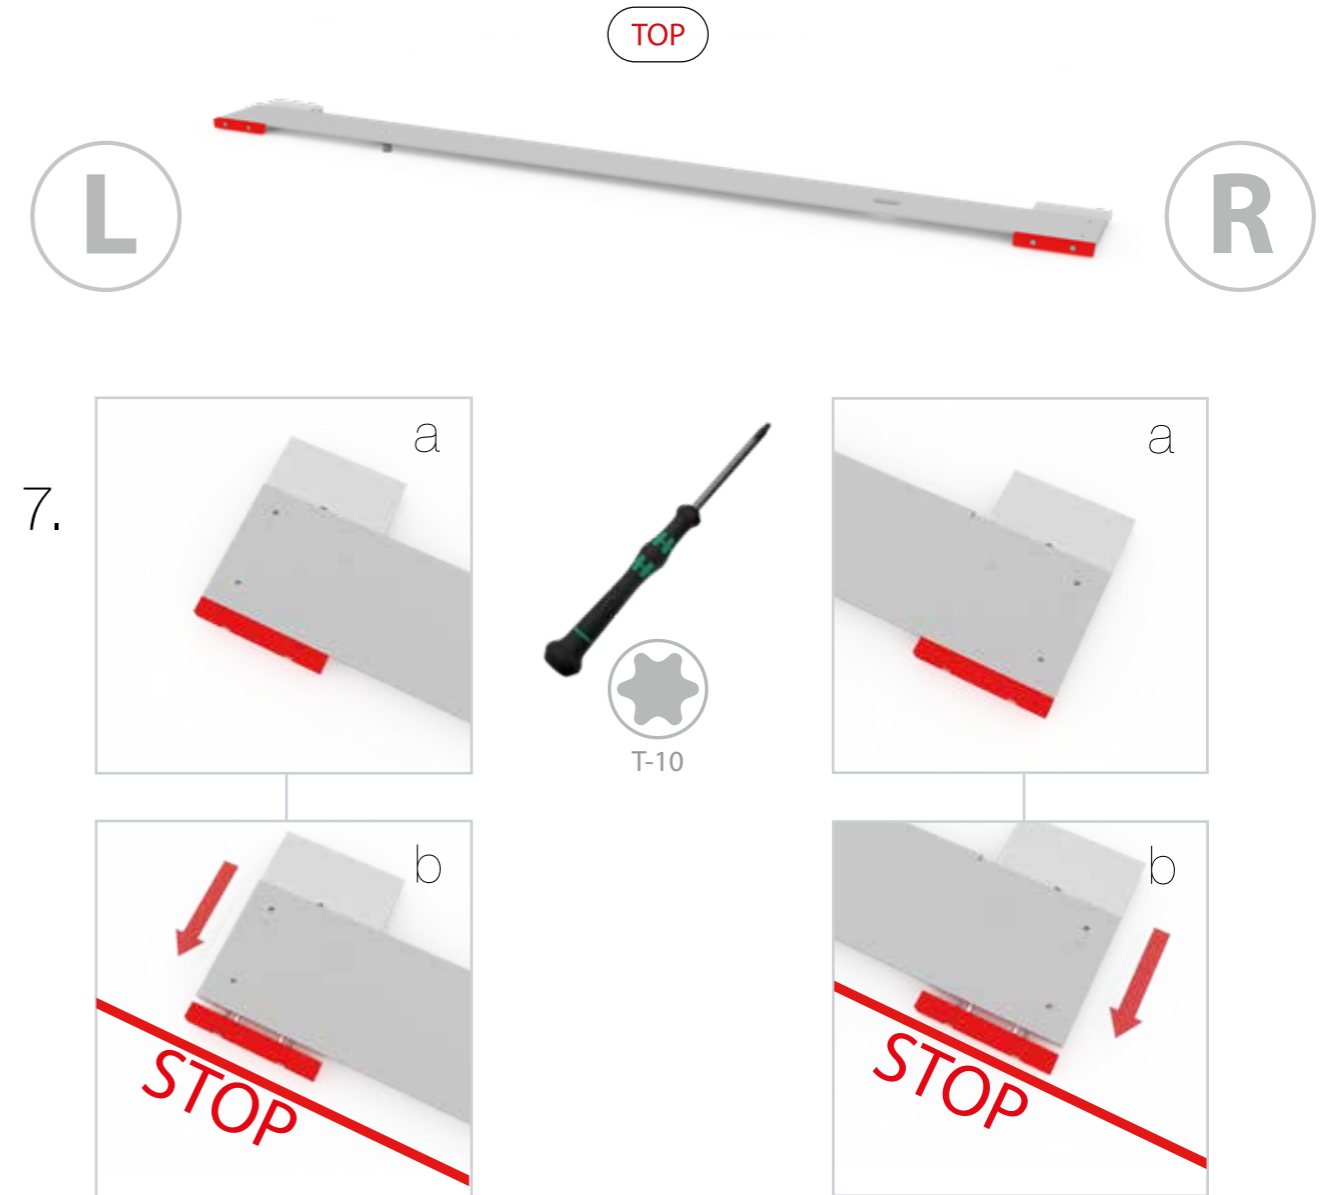

GERADE VERSION/STRAIGHT VERSION