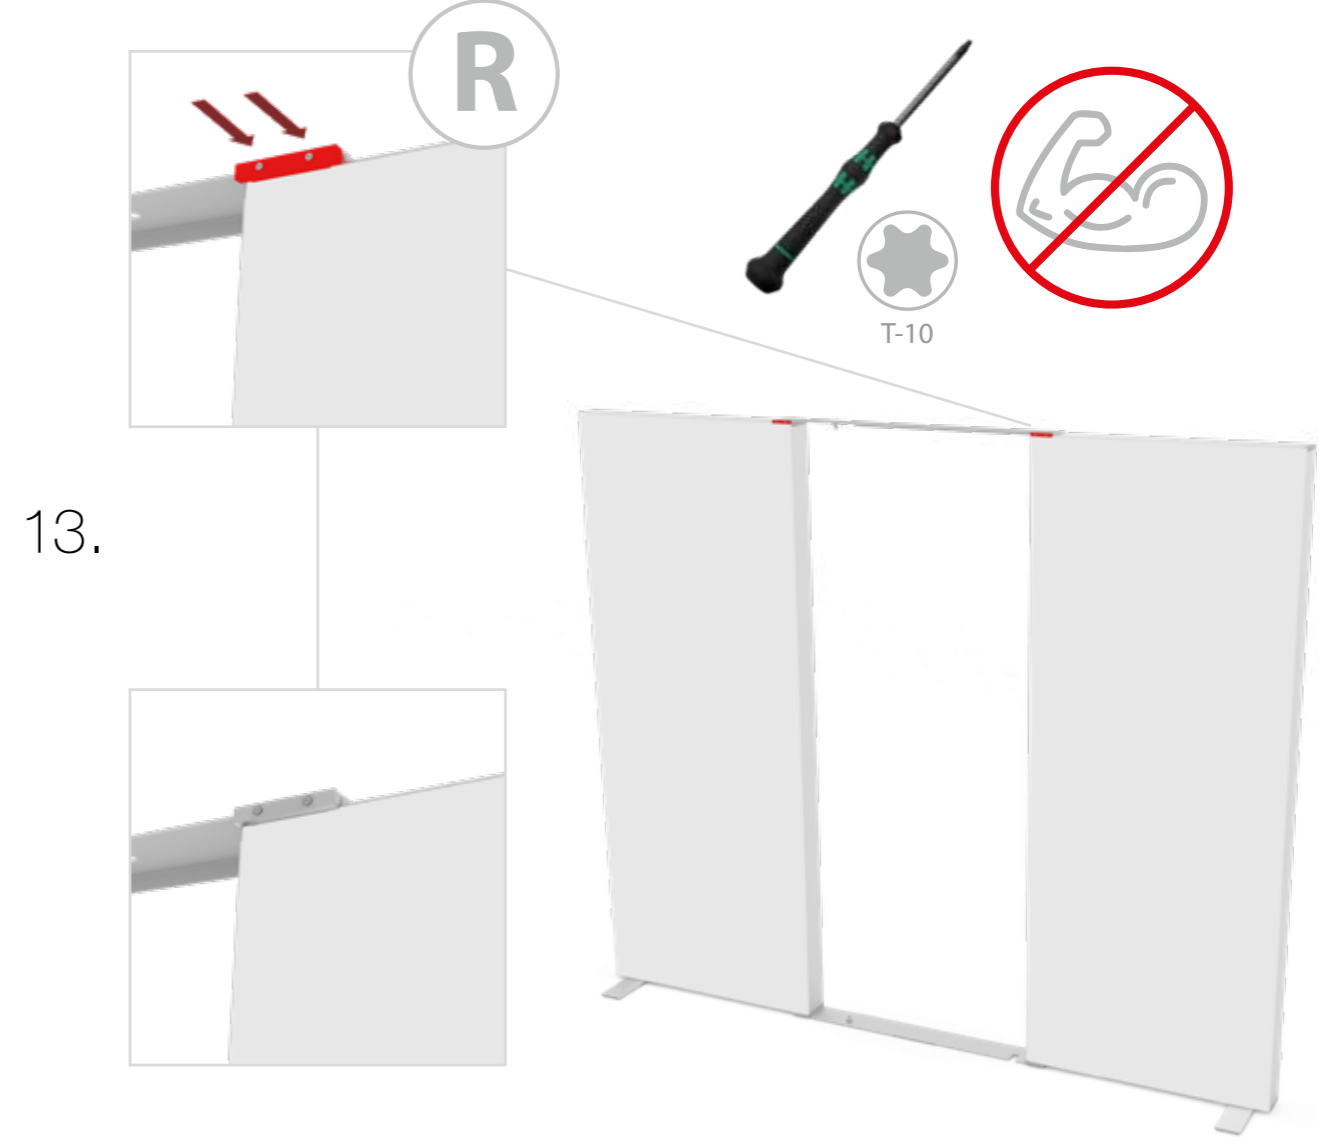

SET UP INSTRUCTION
ACCESSORIES

The text "BIG LED UP DOOR" is displayed in a bold, stylized font. The letters are filled with a vibrant, multi-colored gradient of blue, red, and yellow, creating a sense of motion and energy. The text is set against a solid black background and is enclosed within a thin red rectangular border.

**BIG LED UP
DOOR**

Gerade Version/straight version 4
Aufbauanleitung/set up instruction

Eck- & Kojenversion/corner & storage version.....30
Aufbauanleitung/set up instruction

BIG LED UP DOOR

AXIS

RAHMENGRÖSSE/FRAME SIZE:
98 x 199,2/ 229,2/ 247,2/ 297,2cm

GERADE VERSION/STRAIGHT VERSION

GERADE VERSION/STRAIGHT VERSION

GERADE VERSION/STRAIGHT VERSION

8.

9.

GERADE VERSION/STRAIGHT VERSION

GERADE VERSION/STRAIGHT VERSION

GERADE VERSION/STRAIGHT VERSION

GERADE VERSION/STRAIGHT VERSION

GERADE VERSION/STRAIGHT VERSION

GERADE VERSION/STRAIGHT VERSION

2 SEK. DRÜCKEN
PRESS FOR 2 SEC.

ECK- & KOJENVERSION/CORNER & STORAGE VERSION

ECK- & KOJENVERSION/CORNER & STORAGE VERSION