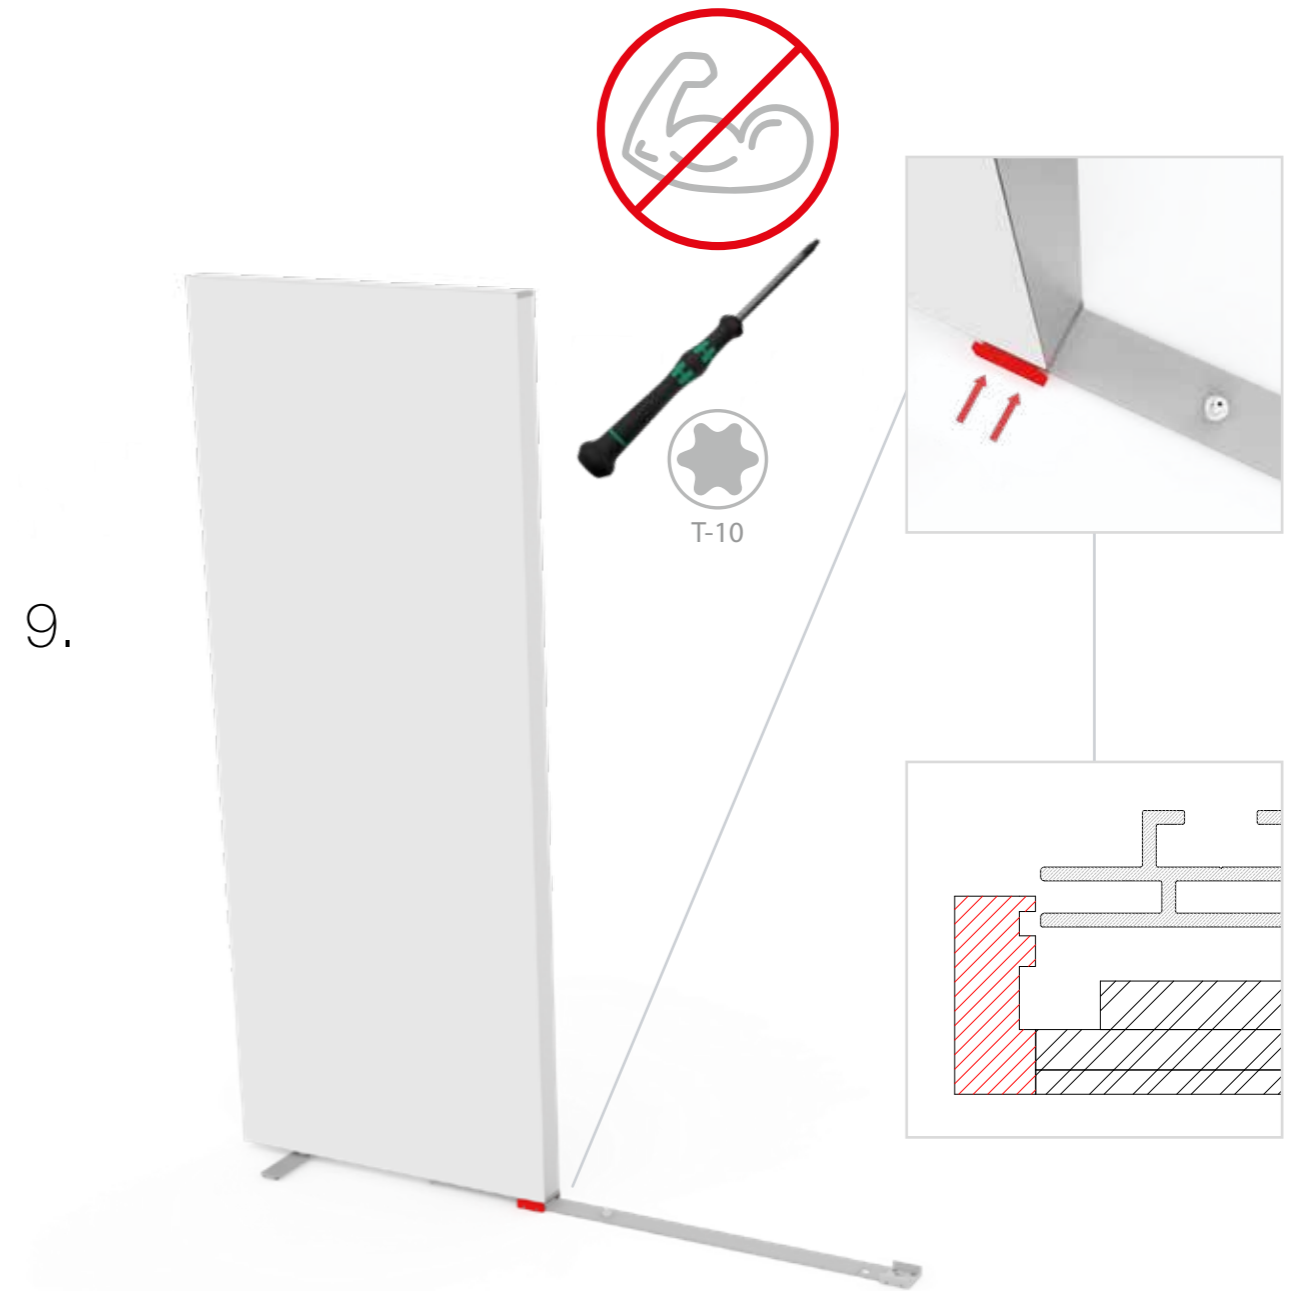

SET UP INSTRUCTION
ACCESSORIES

The text "BIG LED UP DOOR" is displayed in a bold, stylized font. The letters are filled with a vibrant, multi-colored gradient of blue, red, and yellow, creating a sense of motion and energy. The text is set against a solid black background and is enclosed within a thin red rectangular border.

**BIG LED UP
DOOR**

Gerade Version/straight version 4
Aufbauanleitung/set up instruction

Eck- & Kojenversion/corner & storage version.....30
Aufbauanleitung/set up instruction

BIG LED UP DOOR

AXIS

RAHMENGRÖSSE/FRAME SIZE:
98 x 199,2/ 229,2/ 247,2/ 297,2cm

E1 S1-DOOR E
NUR FÜR DIE HÖHE
230/248/298 ERFORDERLICH
ONLY NEEDED FOR THE
HEIGHT 230/248/298

1.

TÜR/DOOR

TÜR/DOOR

TÜR/DOOR

6.

7.

GERADE VERSION/STRAIGHT VERSION

GERADE VERSION/STRAIGHT VERSION

GERADE VERSION/STRAIGHT VERSION

GERADE VERSION/STRAIGHT VERSION

8.

9.

GERADE VERSION/STRAIGHT VERSION

GERADE VERSION/STRAIGHT VERSION

GERADE VERSION/STRAIGHT VERSION