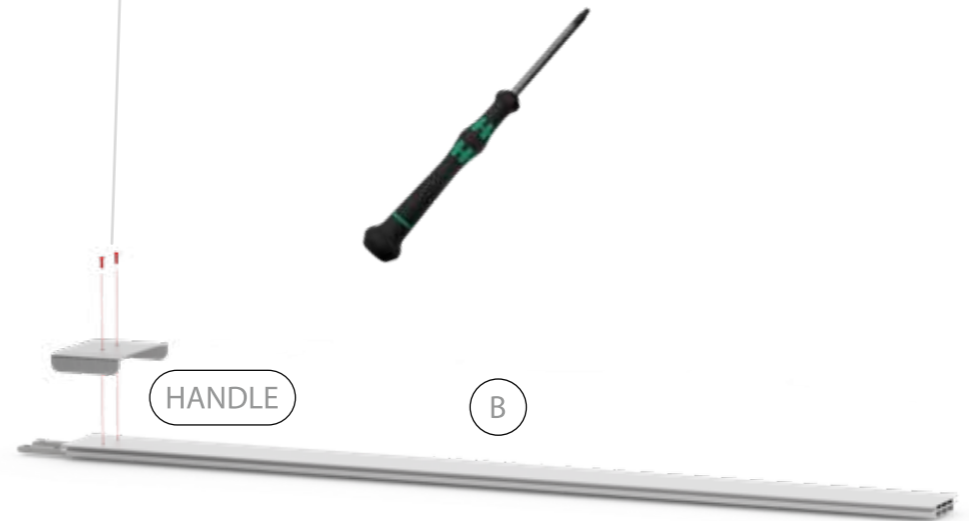

SET UP INSTRUCTION
ACCESSORIES

The text "BIG LED UP DOOR" is displayed in a bold, stylized font. The letters are filled with a vibrant, multi-colored gradient of blue, red, and yellow, creating a sense of motion and energy. The text is set against a solid black background and is enclosed within a thin red rectangular border.

**BIG LED UP
DOOR**

Gerade Version/straight version 4
Aufbauanleitung/set up instruction

Eck- & Kojenversion/corner & storage version.....30
Aufbauanleitung/set up instruction

BIG LED UP DOOR

AXIS

RAHMENGRÖSSE/FRAME SIZE:
98 x 199,2/ 229,2/ 247,2/ 297,2cm

E1 S1-DOOR E
NUR FÜR DIE HÖHE
230/248/298 ERFORDERLICH
ONLY NEEDED FOR THE
HEIGHT 230/248/298

1.

TÜR/DOOR

TÜR/DOOR

TÜR/DOOR

6.

7.

GERADE VERSION/STRAIGHT VERSION