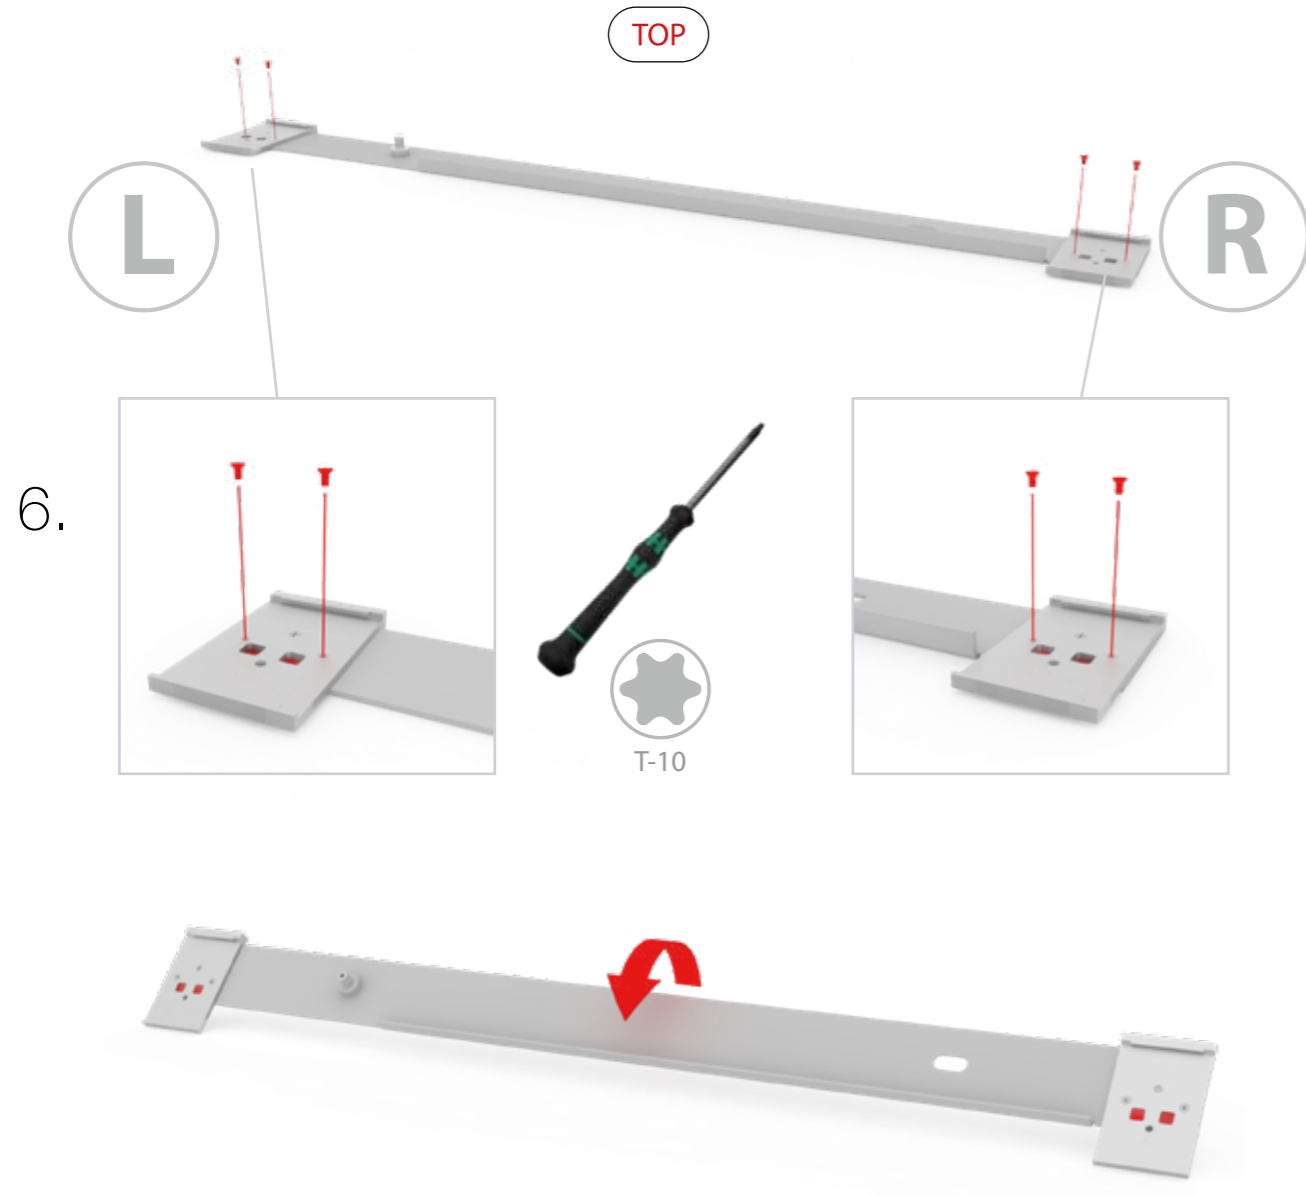

GERADE VERSION/STRAIGHT VERSION