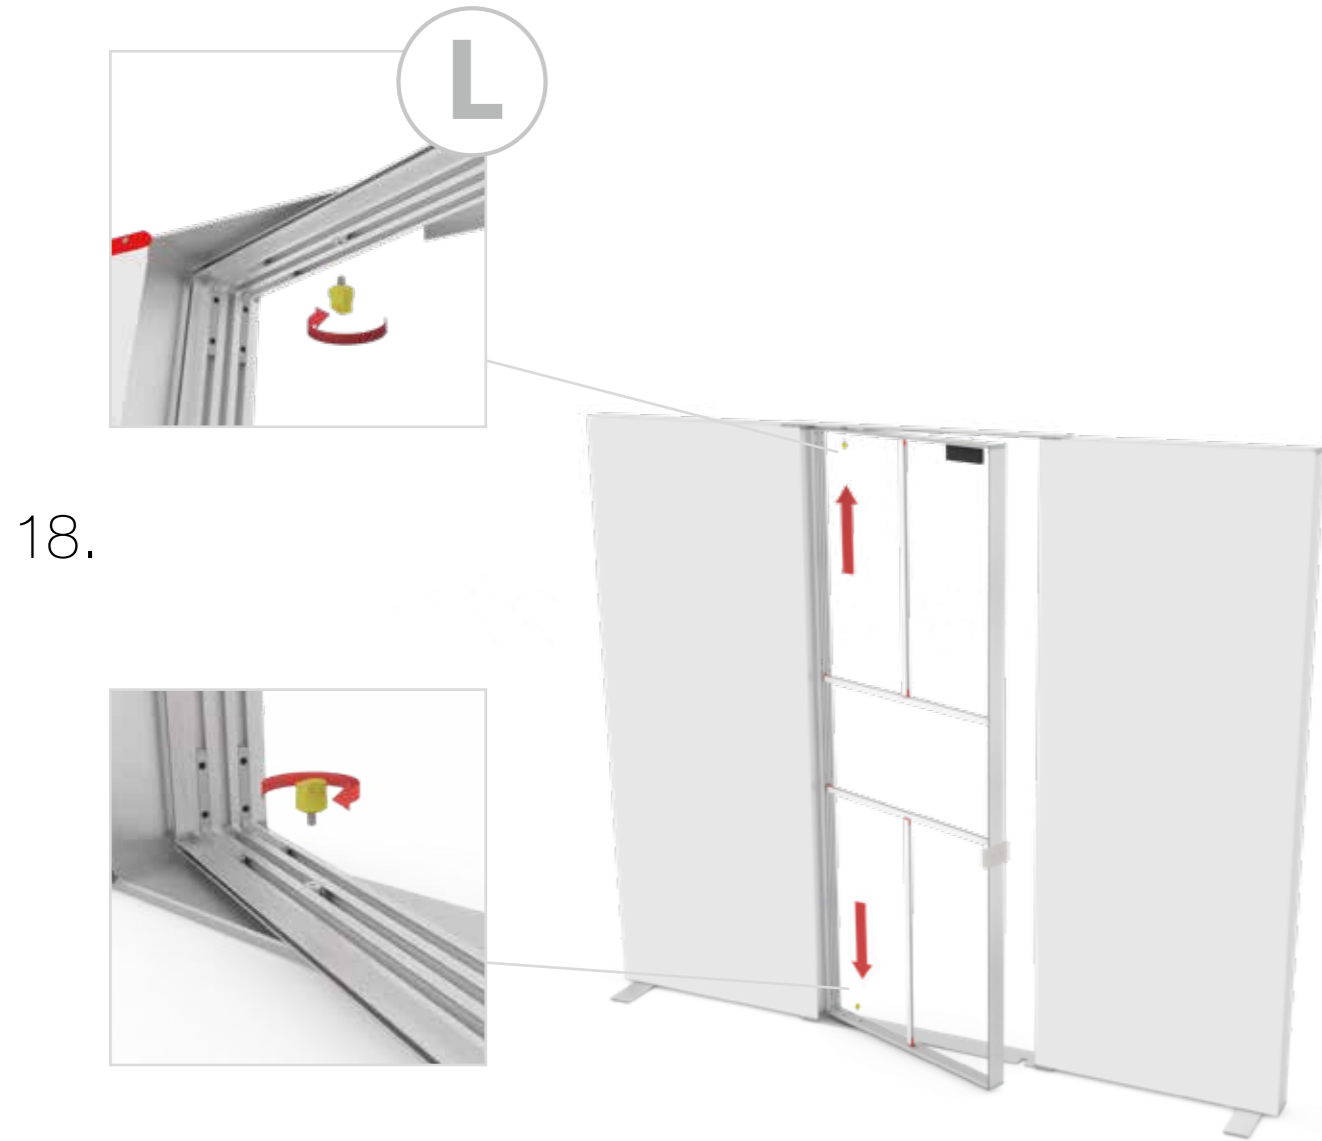

SET UP INSTRUCTION
ACCESSORIES

The text "BIG LED UP DOOR" is displayed in a bold, stylized font. The letters are filled with a vibrant, multi-colored gradient of blue, red, and yellow, creating a sense of motion and energy. The text is set against a solid black background and is enclosed within a thin red rectangular border.

**BIG LED UP
DOOR**

Gerade Version/straight version 4
Aufbauanleitung/set up instruction

Eck- & Kojenversion/corner & storage version.....30
Aufbauanleitung/set up instruction

BIG LED UP DOOR

AXIS

RAHMENGRÖSSE/FRAME SIZE:
98 x 199,2/ 229,2/ 247,2/ 297,2cm

E1 S1-DOOR E
NUR FÜR DIE HÖHE
230/248/298 ERFORDERLICH
ONLY NEEDED FOR THE
HEIGHT 230/248/298

1.

TÜR/DOOR

TÜR/DOOR

TÜR/DOOR

6.

7.

GERADE VERSION/STRAIGHT VERSION

GERADE VERSION/STRAIGHT VERSION

GERADE VERSION/STRAIGHT VERSION

GERADE VERSION/STRAIGHT VERSION

2 SEK. DRÜCKEN
PRESS FOR 2 SEC.

ECK- & KOJENVERSION/CORNER & STORAGE VERSION

ECK- & KOJENVERSION/CORNER & STORAGE VERSION