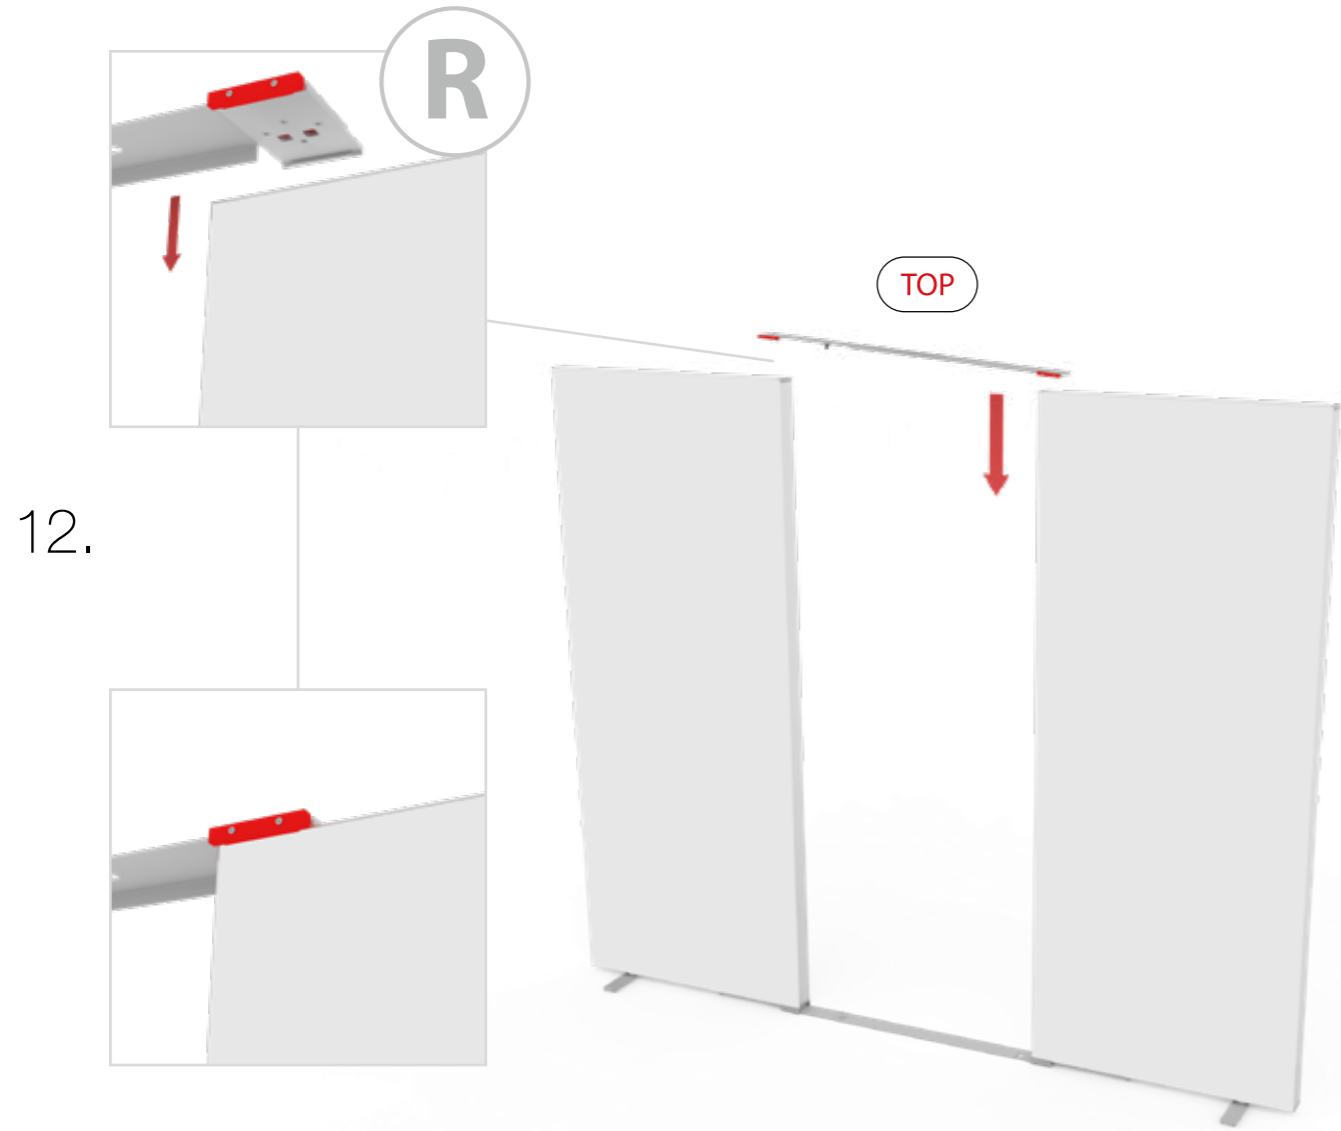

SET UP INSTRUCTION
ACCESSORIES

The text "BIG LED UP DOOR" is displayed in a bold, stylized font. The letters are filled with a vibrant, multi-colored gradient of blue, red, and yellow, creating a sense of motion and energy. The text is set against a solid black background and is enclosed within a thin red rectangular border.

**BIG LED UP
DOOR**

Gerade Version/straight version 4
Aufbauanleitung/set up instruction

Eck- & Kojenversion/corner & storage version.....30
Aufbauanleitung/set up instruction

BIG LED UP DOOR

AXIS

RAHMENGRÖSSE/FRAME SIZE:
98 x 199,2/ 229,2/ 247,2/ 297,2cm

GERADE VERSION/STRAIGHT VERSION

GERADE VERSION/STRAIGHT VERSION

GERADE VERSION/STRAIGHT VERSION

8.

9.

GERADE VERSION/STRAIGHT VERSION

GERADE VERSION/STRAIGHT VERSION

GERADE VERSION/STRAIGHT VERSION

GERADE VERSION/STRAIGHT VERSION

GERADE VERSION/STRAIGHT VERSION

GERADE VERSION/STRAIGHT VERSION

2 SEK. DRÜCKEN
PRESS FOR 2 SEC.

ECK- & KOJENVERSION/CORNER & STORAGE VERSION

ECK- & KOJENVERSION/CORNER & STORAGE VERSION