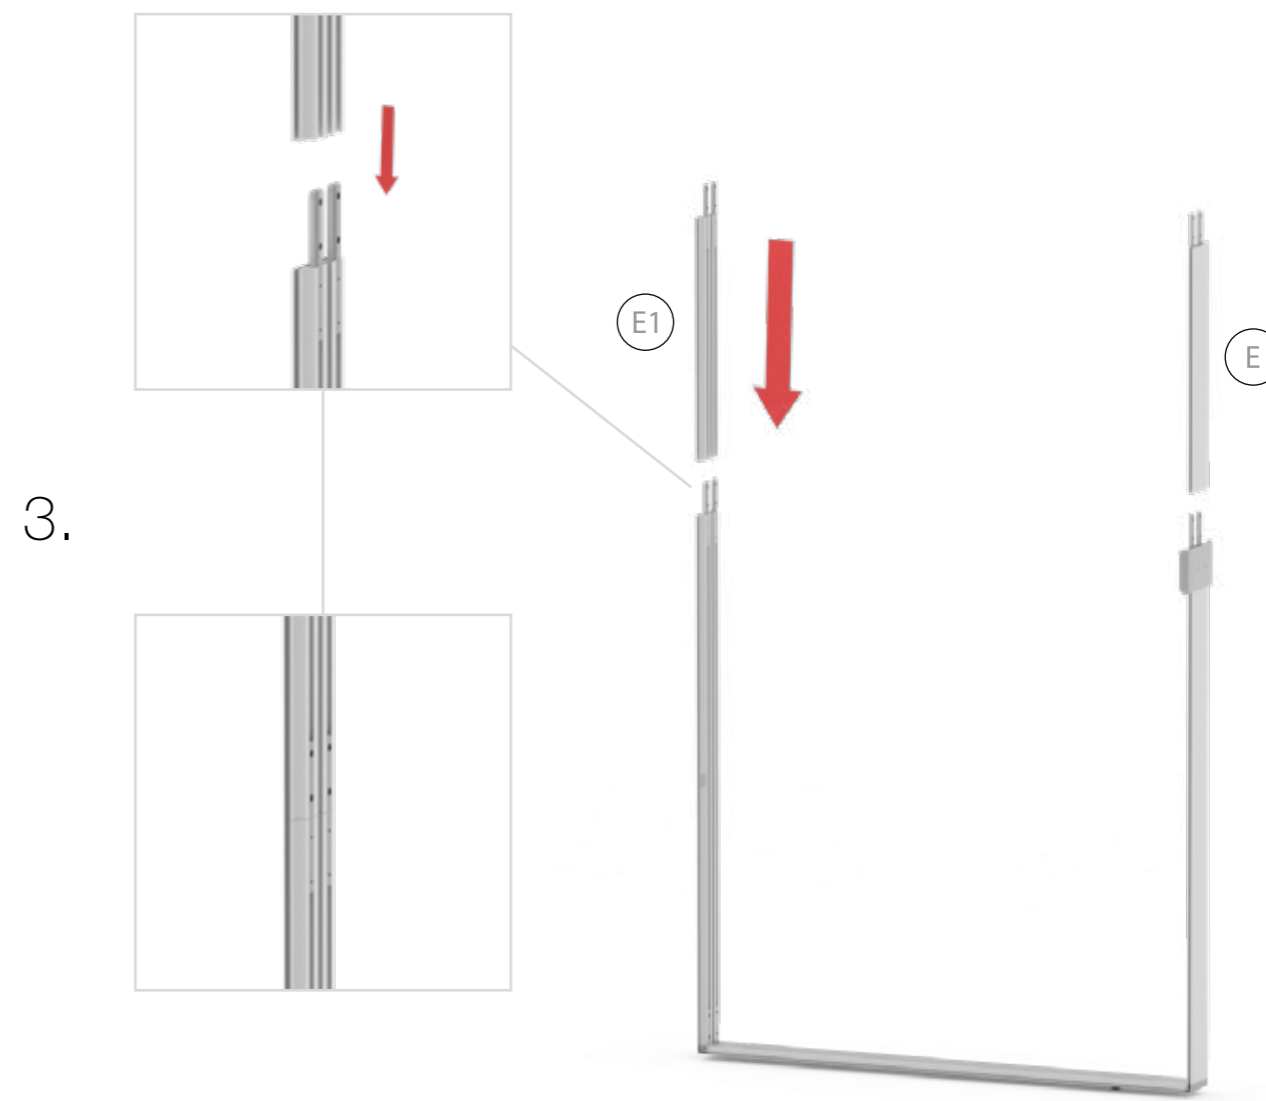

SET UP INSTRUCTION
ACCESSORIES

The text "BIG LED UP DOOR" is displayed in a bold, stylized font. The letters are filled with a vibrant, multi-colored gradient of blue, red, and yellow, creating a sense of motion and energy. The text is set against a solid black background and is enclosed within a thin red rectangular border.

**BIG LED UP
DOOR**

Gerade Version/straight version 4
Aufbauanleitung/set up instruction

Eck- & Kojenversion/corner & storage version.....30
Aufbauanleitung/set up instruction

BIG LED UP DOOR

AXIS

RAHMENGRÖSSE/FRAME SIZE:
98 x 199,2/ 229,2/ 247,2/ 297,2cm

E1 S1-DOOR E
NUR FÜR DIE HÖHE
230/248/298 ERFORDERLICH
ONLY NEEDED FOR THE
HEIGHT 230/248/298

1.

TÜR/DOOR

TÜR/DOOR

TÜR/DOOR

6.

7.

GERADE VERSION/STRAIGHT VERSION