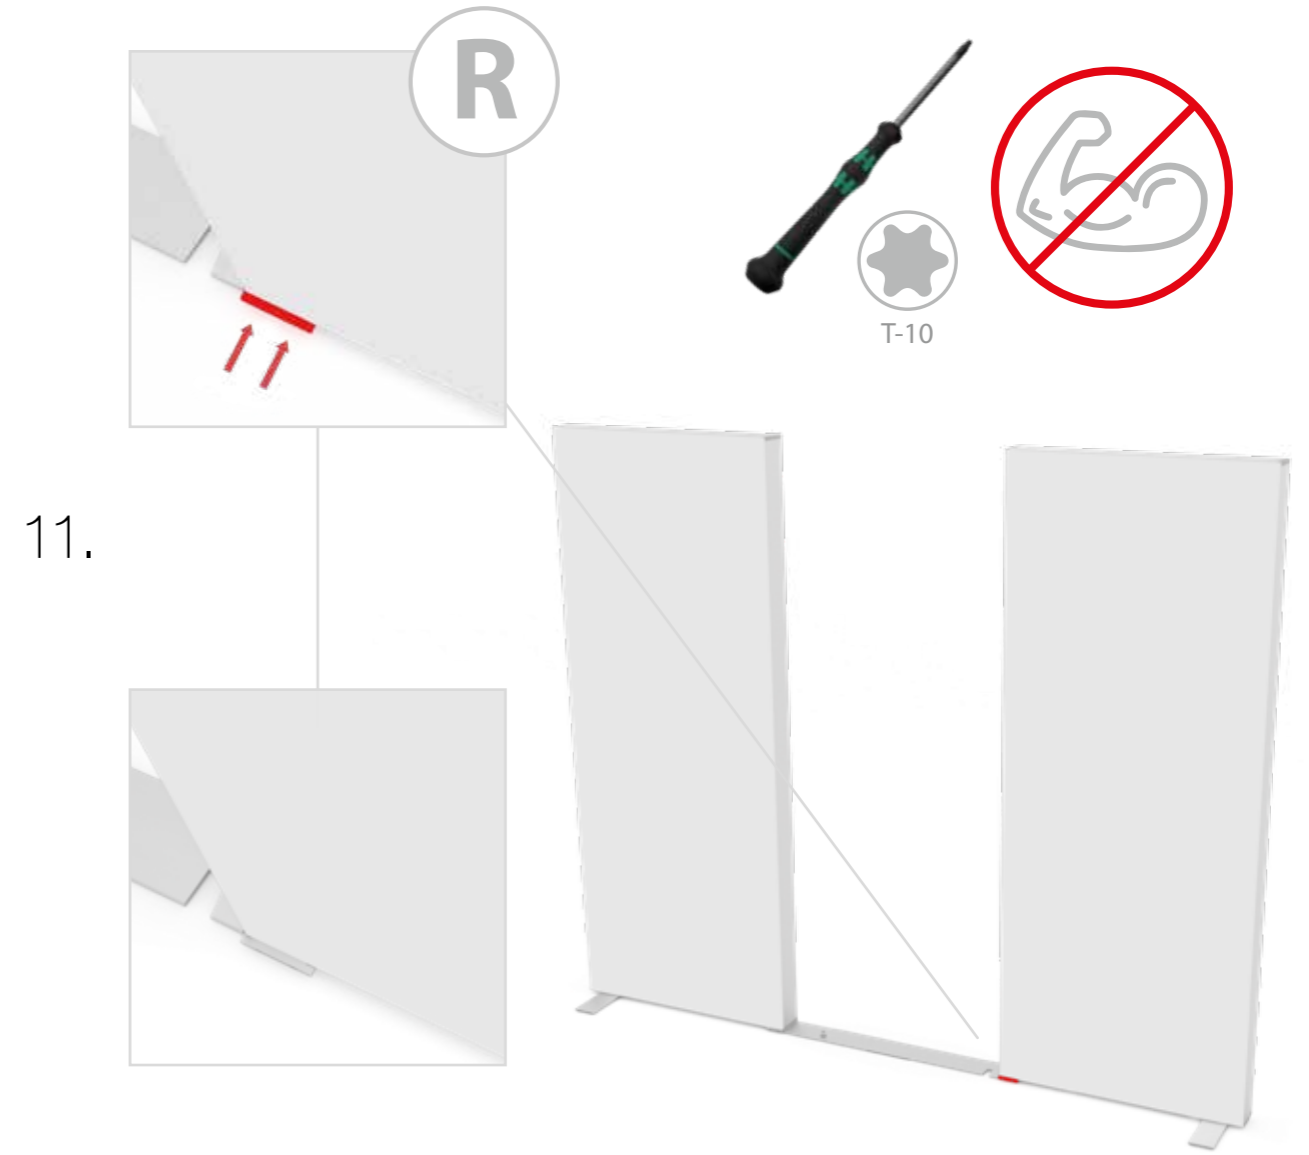

SET UP INSTRUCTION
ACCESSORIES

The text "BIG LED UP DOOR" is displayed in a bold, stylized font. The letters are filled with a vibrant, multi-colored gradient of blue, red, and yellow, creating a sense of motion and energy. The text is set against a solid black background and is enclosed within a thin red rectangular border.

**BIG LED UP
DOOR**

Gerade Version/straight version 4
Aufbauanleitung/set up instruction

Eck- & Kojenversion/corner & storage version.....30
Aufbauanleitung/set up instruction

BIG LED UP DOOR

AXIS

RAHMENGRÖSSE/FRAME SIZE:
98 x 199,2/ 229,2/ 247,2/ 297,2cm

GERADE VERSION/STRAIGHT VERSION

GERADE VERSION/STRAIGHT VERSION

GERADE VERSION/STRAIGHT VERSION

8.

9.

GERADE VERSION/STRAIGHT VERSION

GERADE VERSION/STRAIGHT VERSION

GERADE VERSION/STRAIGHT VERSION

GERADE VERSION/STRAIGHT VERSION

GERADE VERSION/STRAIGHT VERSION

GERADE VERSION/STRAIGHT VERSION

2 SEK. DRÜCKEN
PRESS FOR 2 SEC.

ECK- & KOJENVERSION/CORNER & STORAGE VERSION

ECK- & KOJENVERSION/CORNER & STORAGE VERSION