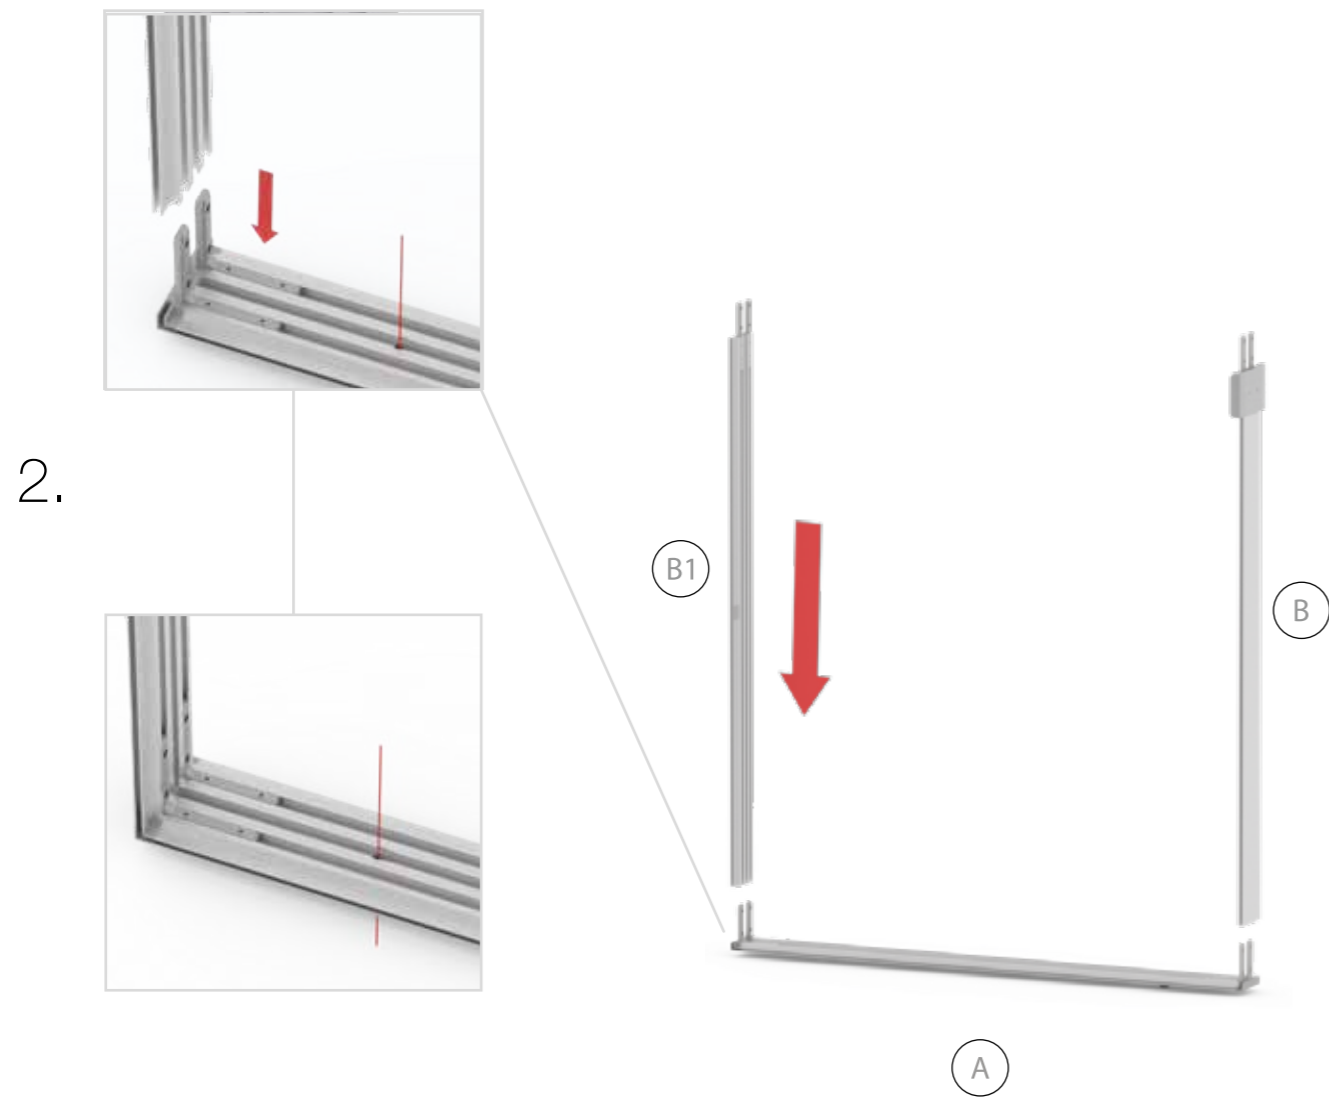

SET UP INSTRUCTION
ACCESSORIES

The text "BIG LED UP DOOR" is displayed in a bold, stylized font. The letters are filled with a vibrant, multi-colored gradient of blue, red, and yellow, creating a sense of motion and energy. The text is set against a solid black background and is enclosed within a thin red rectangular border.

**BIG LED UP
DOOR**

Gerade Version/straight version 4
Aufbauanleitung/set up instruction

Eck- & Kojenversion/corner & storage version.....30
Aufbauanleitung/set up instruction

BIG LED UP DOOR

AXIS

RAHMENGRÖSSE/FRAME SIZE:
98 x 199,2/ 229,2/ 247,2/ 297,2cm

E1 S1-DOOR E
NUR FÜR DIE HÖHE
230/248/298 ERFORDERLICH
ONLY NEEDED FOR THE
HEIGHT 230/248/298

1.

TÜR/DOOR

TÜR/DOOR

TÜR/DOOR

6.

7.

GERADE VERSION/STRAIGHT VERSION