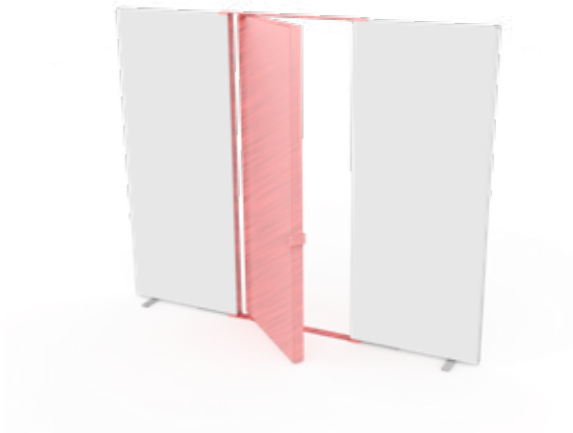

SET UP INSTRUCTION
ACCESSORIES

The text "BIG LED UP DOOR" is displayed in a bold, stylized font. The letters are filled with a vibrant, multi-colored gradient of blue, red, and yellow, creating a sense of motion and energy. The text is set against a solid black background and is enclosed within a thin red rectangular border.

**BIG LED UP
DOOR**

Gerade Version/straight version 4
Aufbauanleitung/set up instruction

Eck- & Kojenversion/corner & storage version.....30
Aufbauanleitung/set up instruction

BIG LED UP DOOR

AXIS

RAHMENGRÖSSE/FRAME SIZE:
98 x 199,2/ 229,2/ 247,2/ 297,2cm

E1 S1-DOOR E
NUR FÜR DIE HÖHE
230/248/298 ERFORDERLICH
ONLY NEEDED FOR THE
HEIGHT 230/248/298

1.

TÜR/DOOR

TÜR/DOOR

TÜR/DOOR

6.

7.

GERADE VERSION/STRAIGHT VERSION