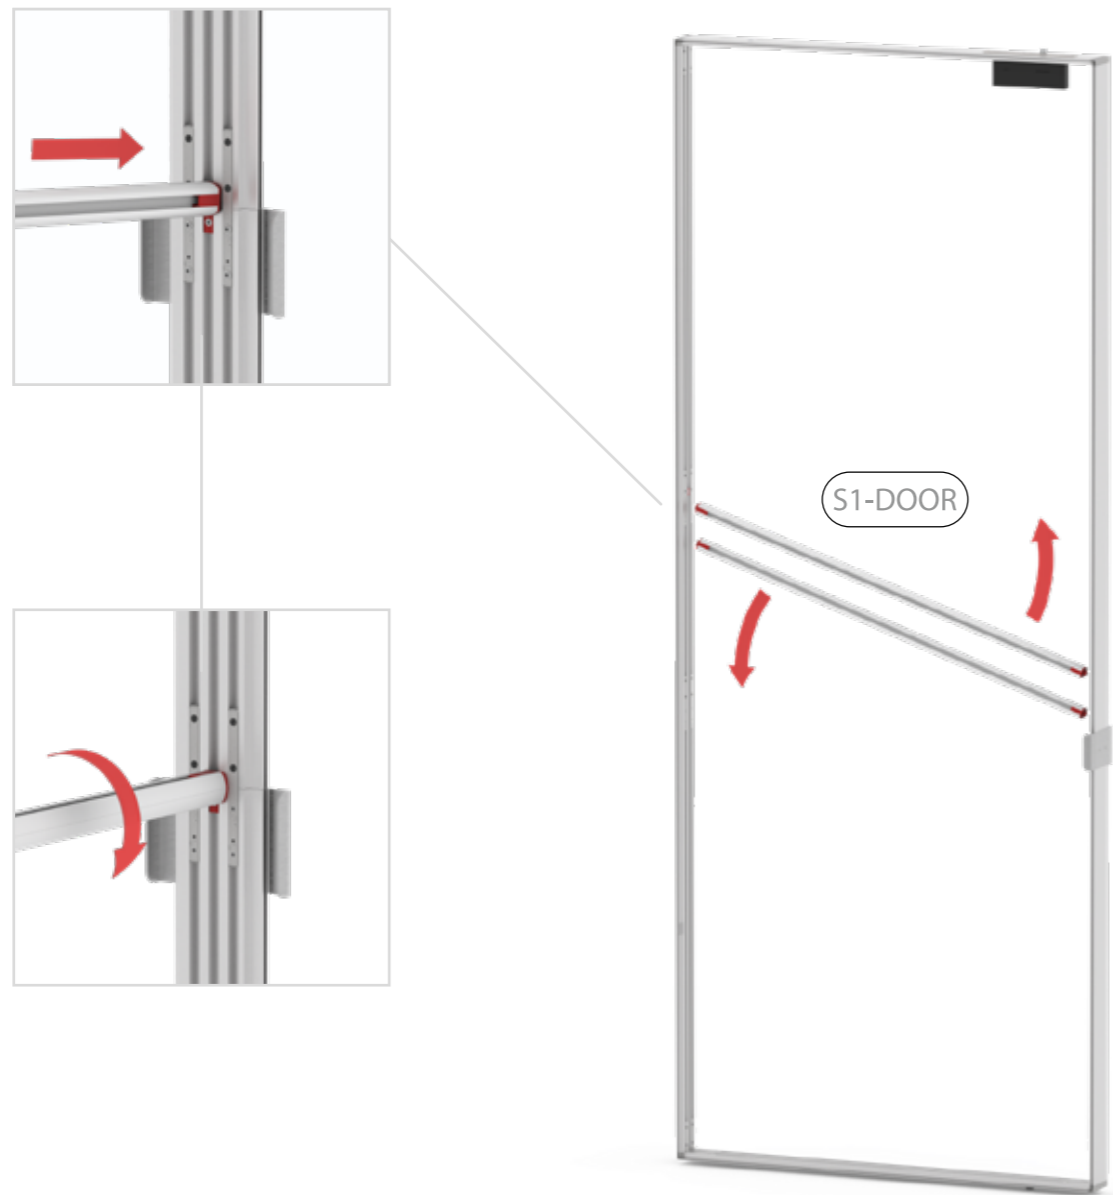

SET UP INSTRUCTION
ACCESSORIES

The text "BIG LED UP DOOR" is displayed in a bold, stylized font. The letters are filled with a vibrant, multi-colored gradient of blue, red, and yellow, creating a sense of motion and energy. The text is set against a solid black background and is enclosed within a thin red rectangular border.

**BIG LED UP
DOOR**

Gerade Version/straight version 4
Aufbauanleitung/set up instruction

Eck- & Kojenversion/corner & storage version.....30
Aufbauanleitung/set up instruction

BIG LED UP DOOR

AXIS

RAHMENGRÖSSE/FRAME SIZE:
98 x 199,2/ 229,2/ 247,2/ 297,2cm

E1 S1-DOOR E
NUR FÜR DIE HÖHE
230/248/298 ERFORDERLICH
ONLY NEEDED FOR THE
HEIGHT 230/248/298

1.

TÜR/DOOR

TÜR/DOOR

TÜR/DOOR

6.

7.

GERADE VERSION/STRAIGHT VERSION

GERADE VERSION/STRAIGHT VERSION

GERADE VERSION/STRAIGHT VERSION

GERADE VERSION/STRAIGHT VERSION

2 SEK. DRÜCKEN
PRESS FOR 2 SEC.

ECK- & KOJENVERSION/CORNER & STORAGE VERSION

ECK- & KOJENVERSION/CORNER & STORAGE VERSION