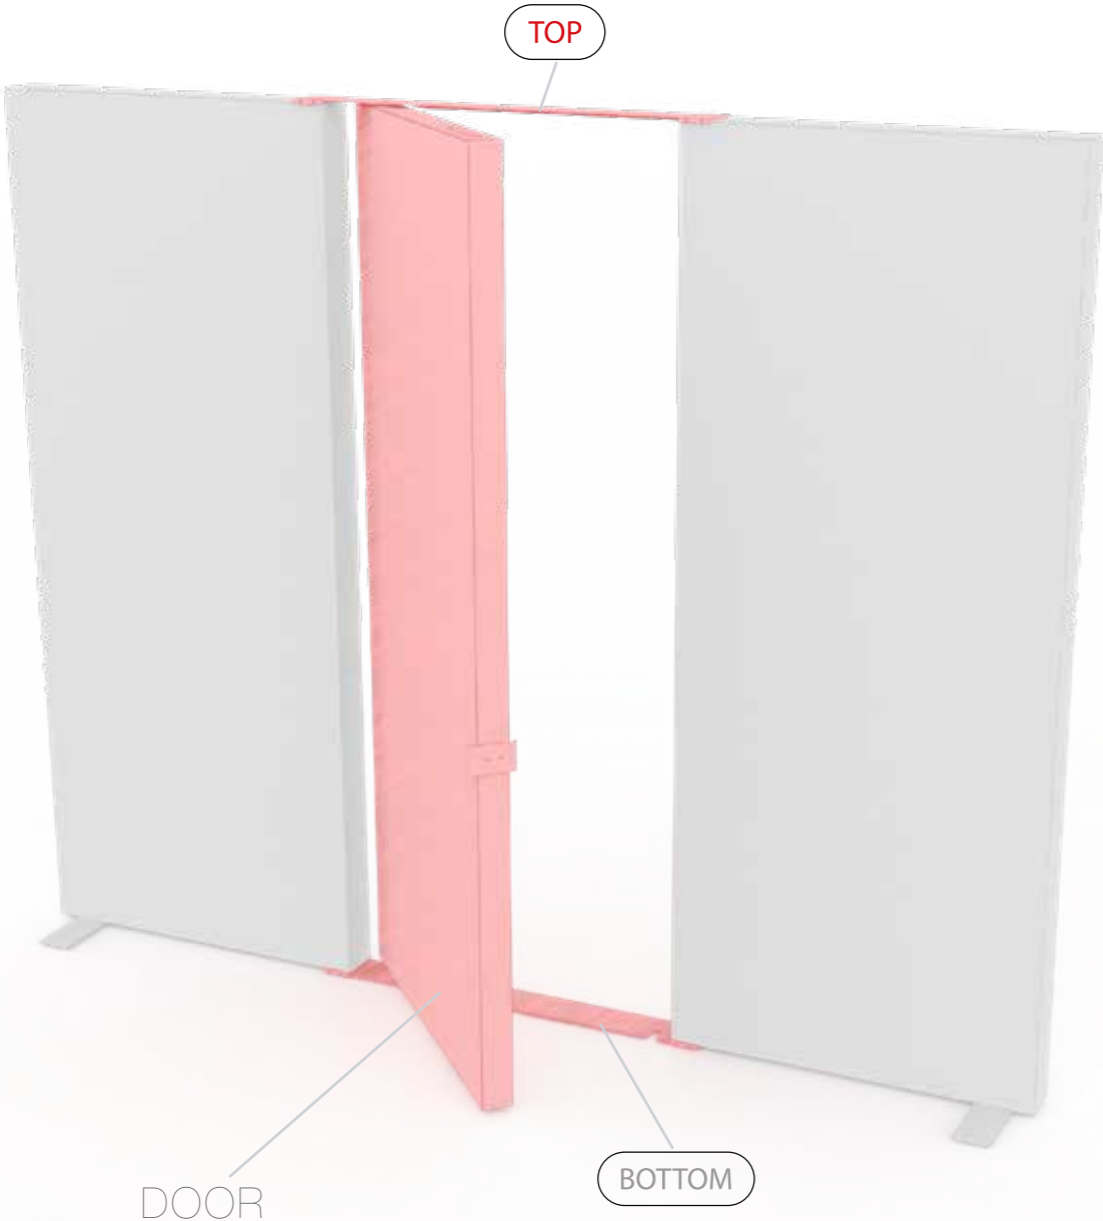

SET UP INSTRUCTION
ACCESSORIES

The text "BIG LED UP DOOR" is displayed in a bold, stylized font. The letters are filled with a vibrant, multi-colored gradient of blue, red, and yellow, creating a sense of motion and energy. The text is set against a solid black background and is enclosed within a thin red rectangular border.

**BIG LED UP
DOOR**

Gerade Version/straight version 4
Aufbauanleitung/set up instruction

Eck- & Kojenversion/corner & storage version.....30
Aufbauanleitung/set up instruction

BIG LED UP DOOR

AXIS

RAHMENGRÖSSE/FRAME SIZE:
98 x 199,2/ 229,2/ 247,2/ 297,2cm

E1 S1-DOOR E
NUR FÜR DIE HÖHE
230/248/298 ERFORDERLICH
ONLY NEEDED FOR THE
HEIGHT 230/248/298

1.

TÜR/DOOR

TÜR/DOOR

TÜR/DOOR

6.

7.

GERADE VERSION/STRAIGHT VERSION

GERADE VERSION/STRAIGHT VERSION

GERADE VERSION/STRAIGHT VERSION

GERADE VERSION/STRAIGHT VERSION

2 SEK. DRÜCKEN
PRESS FOR 2 SEC.

ECK- & KOJENVERSION/CORNER & STORAGE VERSION

ECK- & KOJENVERSION/CORNER & STORAGE VERSION