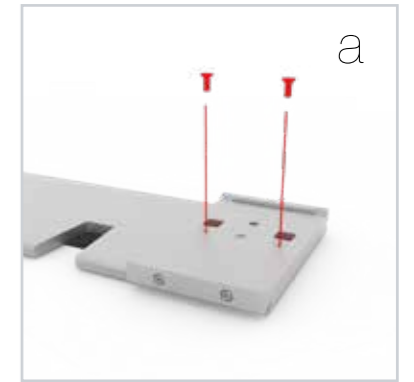

SET UP INSTRUCTION
ACCESSORIES

The text "BIG LED UP DOOR" is displayed in a bold, stylized font. The letters are filled with a vibrant, multi-colored gradient of blue, red, and yellow, creating a sense of motion and energy. The text is set against a solid black background and is enclosed within a thin red rectangular border.

**BIG LED UP
DOOR**

Gerade Version/straight version 4
Aufbauanleitung/set up instruction

Eck- & Kojenversion/corner & storage version.....30
Aufbauanleitung/set up instruction

BIG LED UP DOOR

AXIS

RAHMENGRÖSSE/FRAME SIZE:
98 x 199,2/ 229,2/ 247,2/ 297,2cm

E1 S1-DOOR E
NUR FÜR DIE HÖHE
230/248/298 ERFORDERLICH
ONLY NEEDED FOR THE
HEIGHT 230/248/298

1.

TÜR/DOOR

TÜR/DOOR

TÜR/DOOR

6.

7.

GERADE VERSION/STRAIGHT VERSION