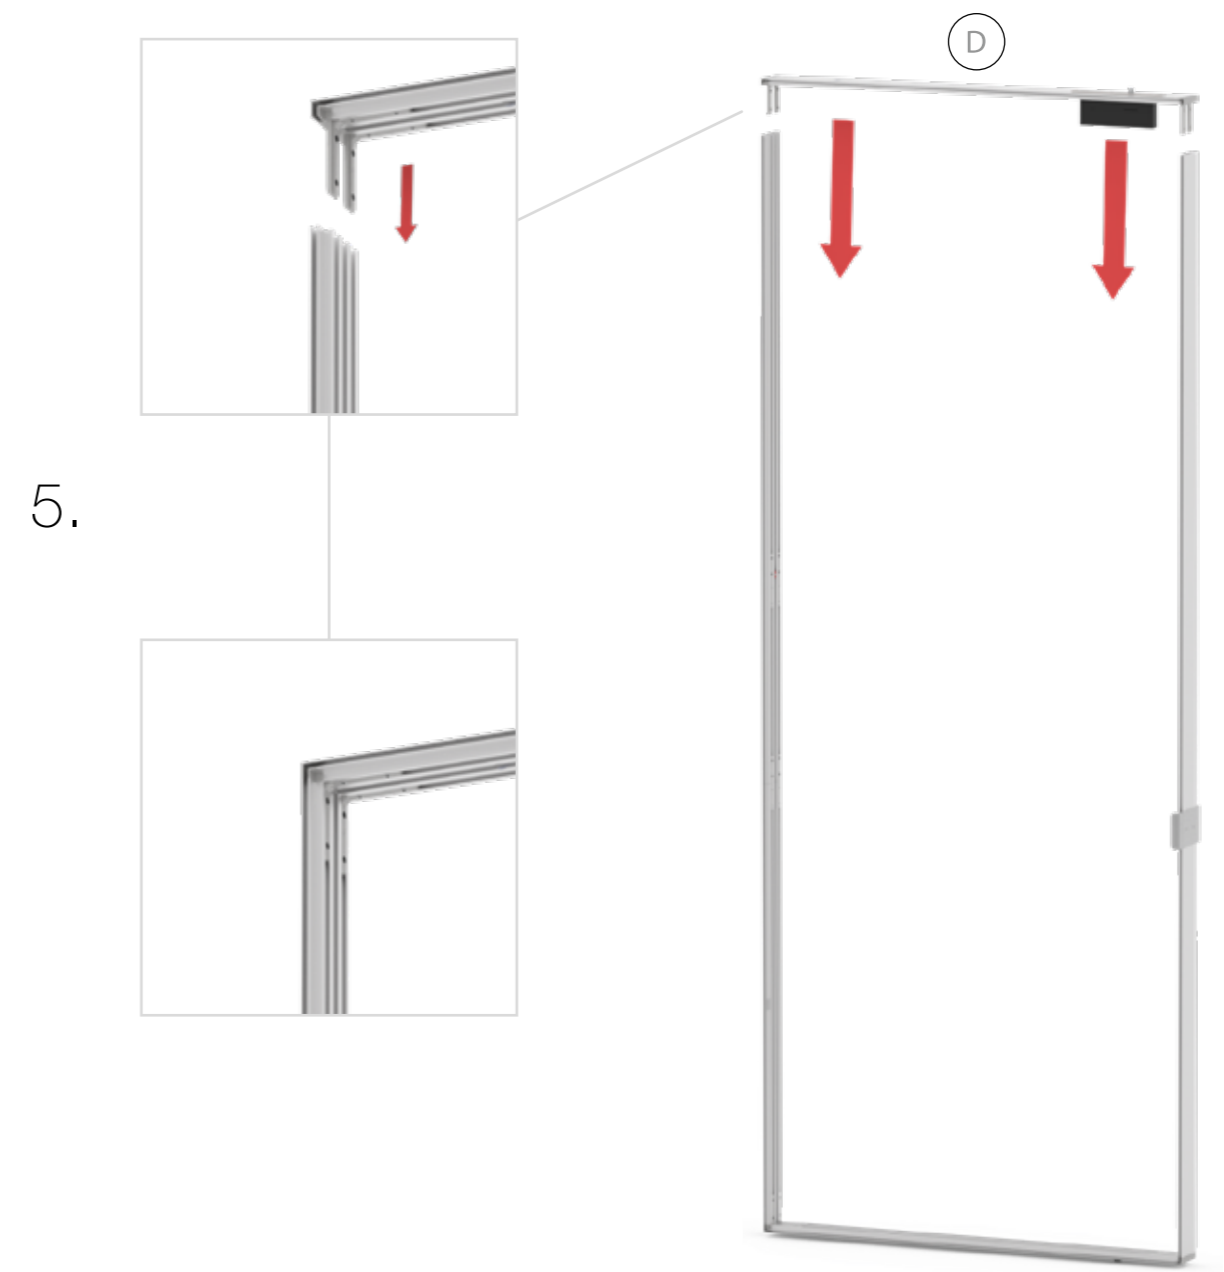

SET UP INSTRUCTION
ACCESSORIES

The text "BIG LED UP DOOR" is displayed in a bold, stylized font. The letters are filled with a vibrant, multi-colored gradient of blue, red, and yellow, creating a sense of motion and energy. The text is set against a solid black background and is enclosed within a thin red rectangular border.

**BIG LED UP
DOOR**

Gerade Version/straight version 4
Aufbauanleitung/set up instruction

Eck- & Kojenversion/corner & storage version.....30
Aufbauanleitung/set up instruction

BIG LED UP DOOR

AXIS

RAHMENGRÖSSE/FRAME SIZE:
98 x 199,2/ 229,2/ 247,2/ 297,2cm

E1 S1-DOOR E
NUR FÜR DIE HÖHE
230/248/298 ERFORDERLICH
ONLY NEEDED FOR THE
HEIGHT 230/248/298

1.

TÜR/DOOR

TÜR/DOOR

TÜR/DOOR

6.

7.

GERADE VERSION/STRAIGHT VERSION