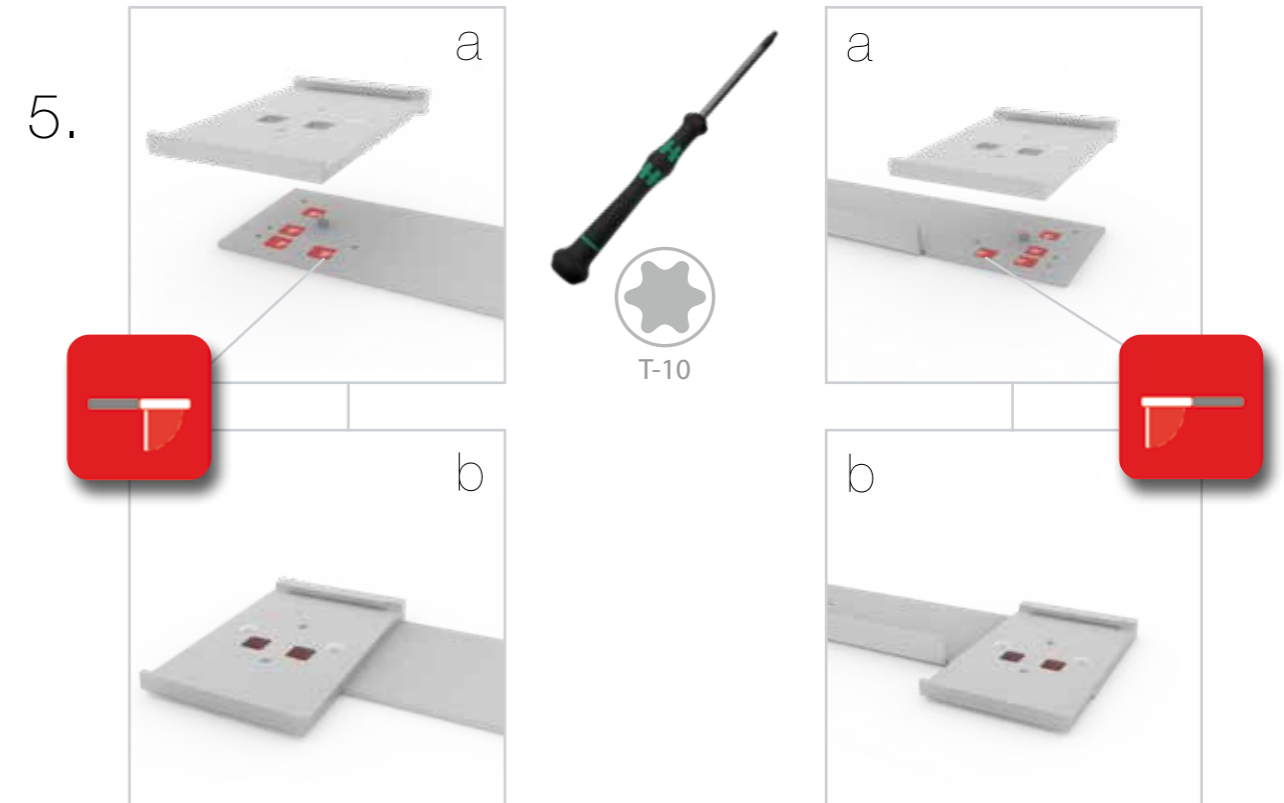

GERADE VERSION/STRAIGHT VERSION