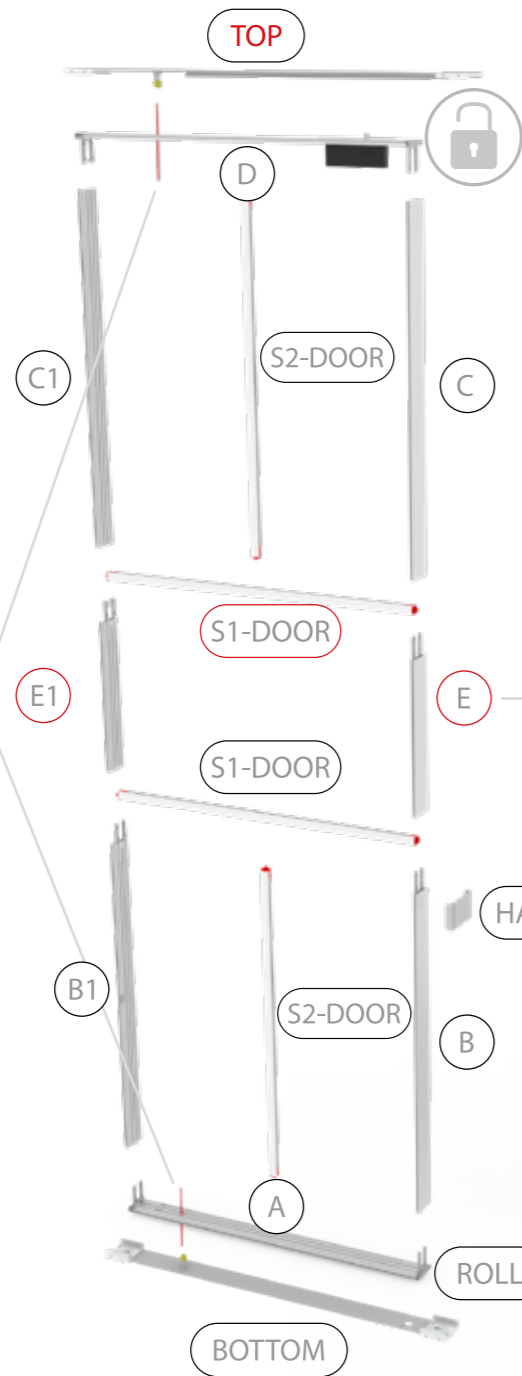

SET UP INSTRUCTION
ACCESSORIES

The text "BIG LED UP DOOR" is displayed in a bold, stylized font. The letters are filled with a vibrant, multi-colored gradient of blue, red, and yellow, creating a sense of motion and energy. The text is set against a solid black background and is enclosed within a thin red rectangular border.

**BIG LED UP
DOOR**

Gerade Version/straight version 4
Aufbauanleitung/set up instruction

Eck- & Kojenversion/corner & storage version.....30
Aufbauanleitung/set up instruction

BIG LED UP DOOR

AXIS

RAHMENGRÖSSE/FRAME SIZE:
98 x 199,2/ 229,2/ 247,2/ 297,2cm

E1 S1-DOOR E
NUR FÜR DIE HÖHE
230/248/298 ERFORDERLICH
ONLY NEEDED FOR THE
HEIGHT 230/248/298

1.

TÜR/DOOR

TÜR/DOOR

TÜR/DOOR

6.

7.

GERADE VERSION/STRAIGHT VERSION

GERADE VERSION/STRAIGHT VERSION

GERADE VERSION/STRAIGHT VERSION

GERADE VERSION/STRAIGHT VERSION

2 SEK. DRÜCKEN
PRESS FOR 2 SEC.

ECK- & KOJENVERSION/CORNER & STORAGE VERSION

ECK- & KOJENVERSION/CORNER & STORAGE VERSION