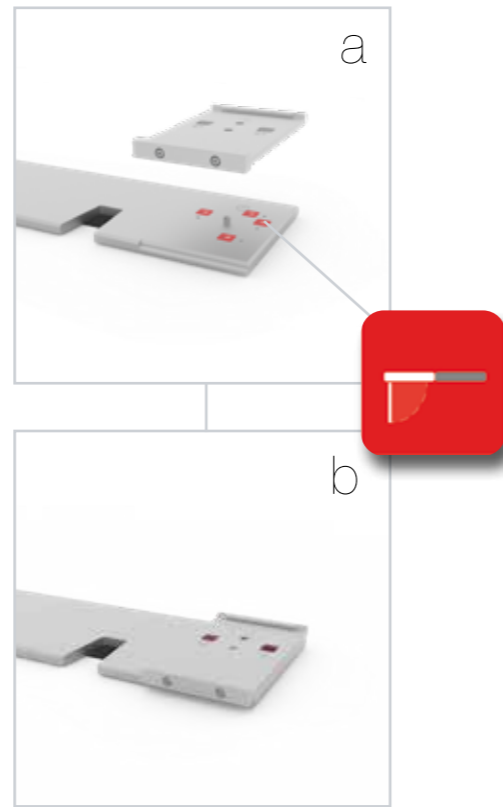

SET UP INSTRUCTION
ACCESSORIES

The text "BIG LED UP DOOR" is displayed in a bold, stylized font. The letters are filled with a vibrant, multi-colored gradient of blue, red, and yellow, creating a sense of motion and energy. The text is set against a solid black background and is enclosed within a thin red rectangular border.

**BIG LED UP
DOOR**

Gerade Version/straight version 4
Aufbauanleitung/set up instruction

Eck- & Kojenversion/corner & storage version.....30
Aufbauanleitung/set up instruction

BIG LED UP DOOR

AXIS

RAHMENGRÖSSE/FRAME SIZE:
98 x 199,2/ 229,2/ 247,2/ 297,2cm

E1 S1-DOOR E
NUR FÜR DIE HÖHE
230/248/298 ERFORDERLICH
ONLY NEEDED FOR THE
HEIGHT 230/248/298

1.

TÜR/DOOR

TÜR/DOOR

TÜR/DOOR

6.

7.

GERADE VERSION/STRAIGHT VERSION

GERADE VERSION/STRAIGHT VERSION

GERADE VERSION/STRAIGHT VERSION

GERADE VERSION/STRAIGHT VERSION

8.

9.

GERADE VERSION/STRAIGHT VERSION

GERADE VERSION/STRAIGHT VERSION

GERADE VERSION/STRAIGHT VERSION