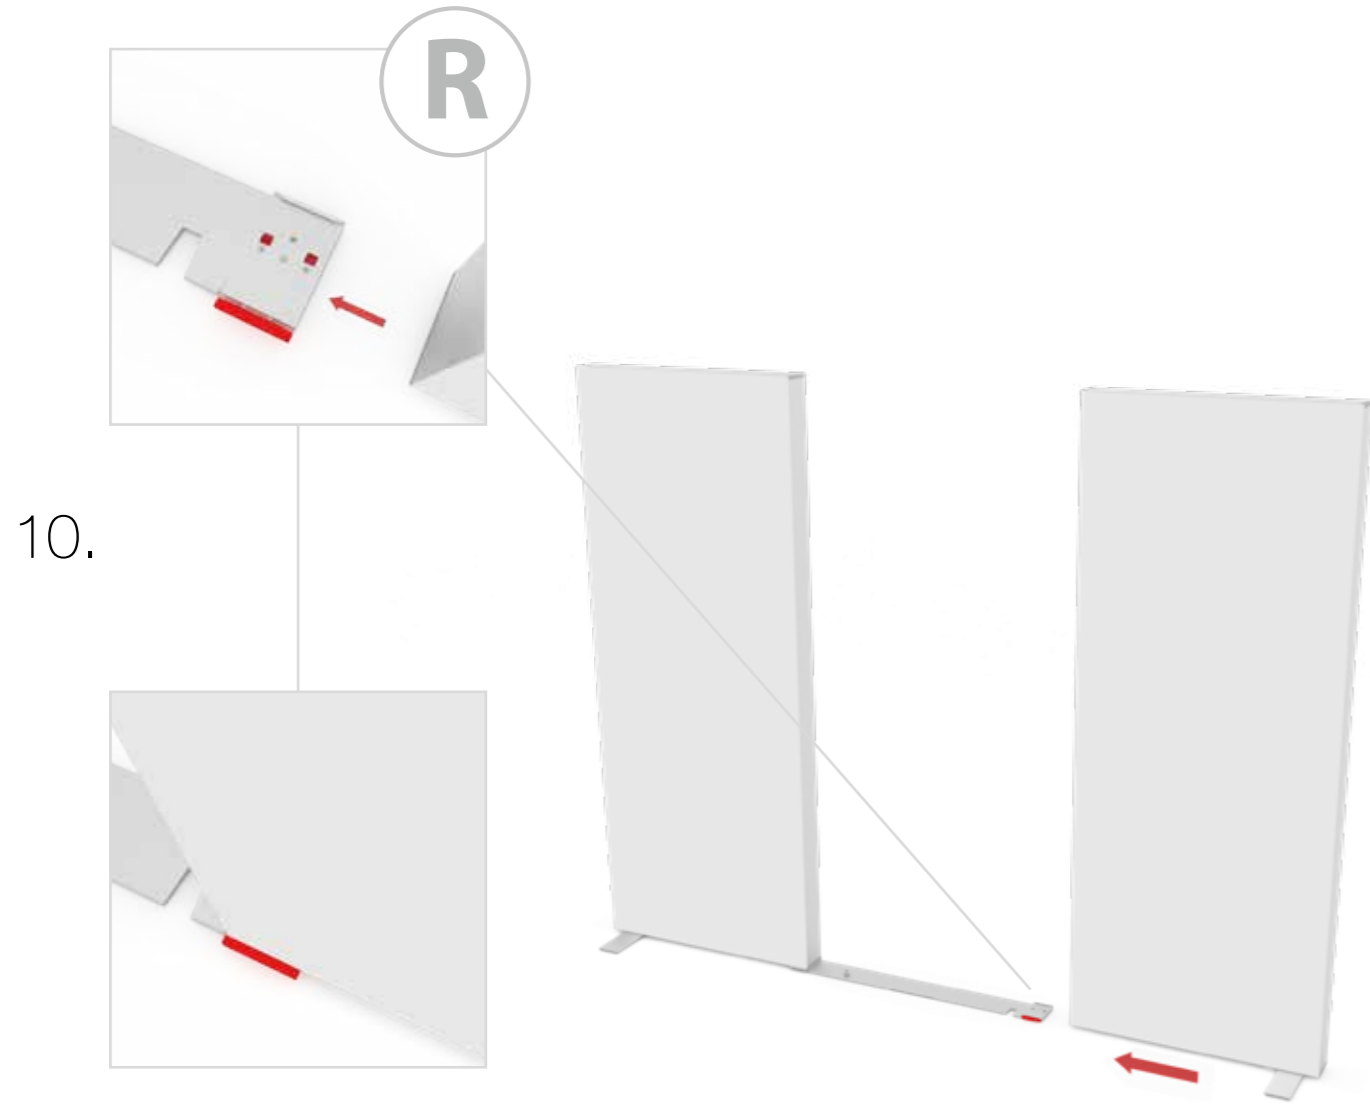

SET UP INSTRUCTION
ACCESSORIES

The text "BIG LED UP DOOR" is displayed in a bold, stylized font. The letters are filled with a vibrant, multi-colored gradient of blue, red, and yellow, creating a sense of motion and energy. The text is set against a solid black background and is enclosed within a thin red rectangular border.

**BIG LED UP
DOOR**

Gerade Version/straight version 4
Aufbauanleitung/set up instruction

Eck- & Kojenversion/corner & storage version.....30
Aufbauanleitung/set up instruction

BIG LED UP DOOR

AXIS

RAHMENGRÖSSE/FRAME SIZE:
98 x 199,2/ 229,2/ 247,2/ 297,2cm

GERADE VERSION/STRAIGHT VERSION

GERADE VERSION/STRAIGHT VERSION

GERADE VERSION/STRAIGHT VERSION

8.

9.

GERADE VERSION/STRAIGHT VERSION

GERADE VERSION/STRAIGHT VERSION

GERADE VERSION/STRAIGHT VERSION

GERADE VERSION/STRAIGHT VERSION

GERADE VERSION/STRAIGHT VERSION

GERADE VERSION/STRAIGHT VERSION

2 SEK. DRÜCKEN
PRESS FOR 2 SEC.

ECK- & KOJENVERSION/CORNER & STORAGE VERSION

ECK- & KOJENVERSION/CORNER & STORAGE VERSION