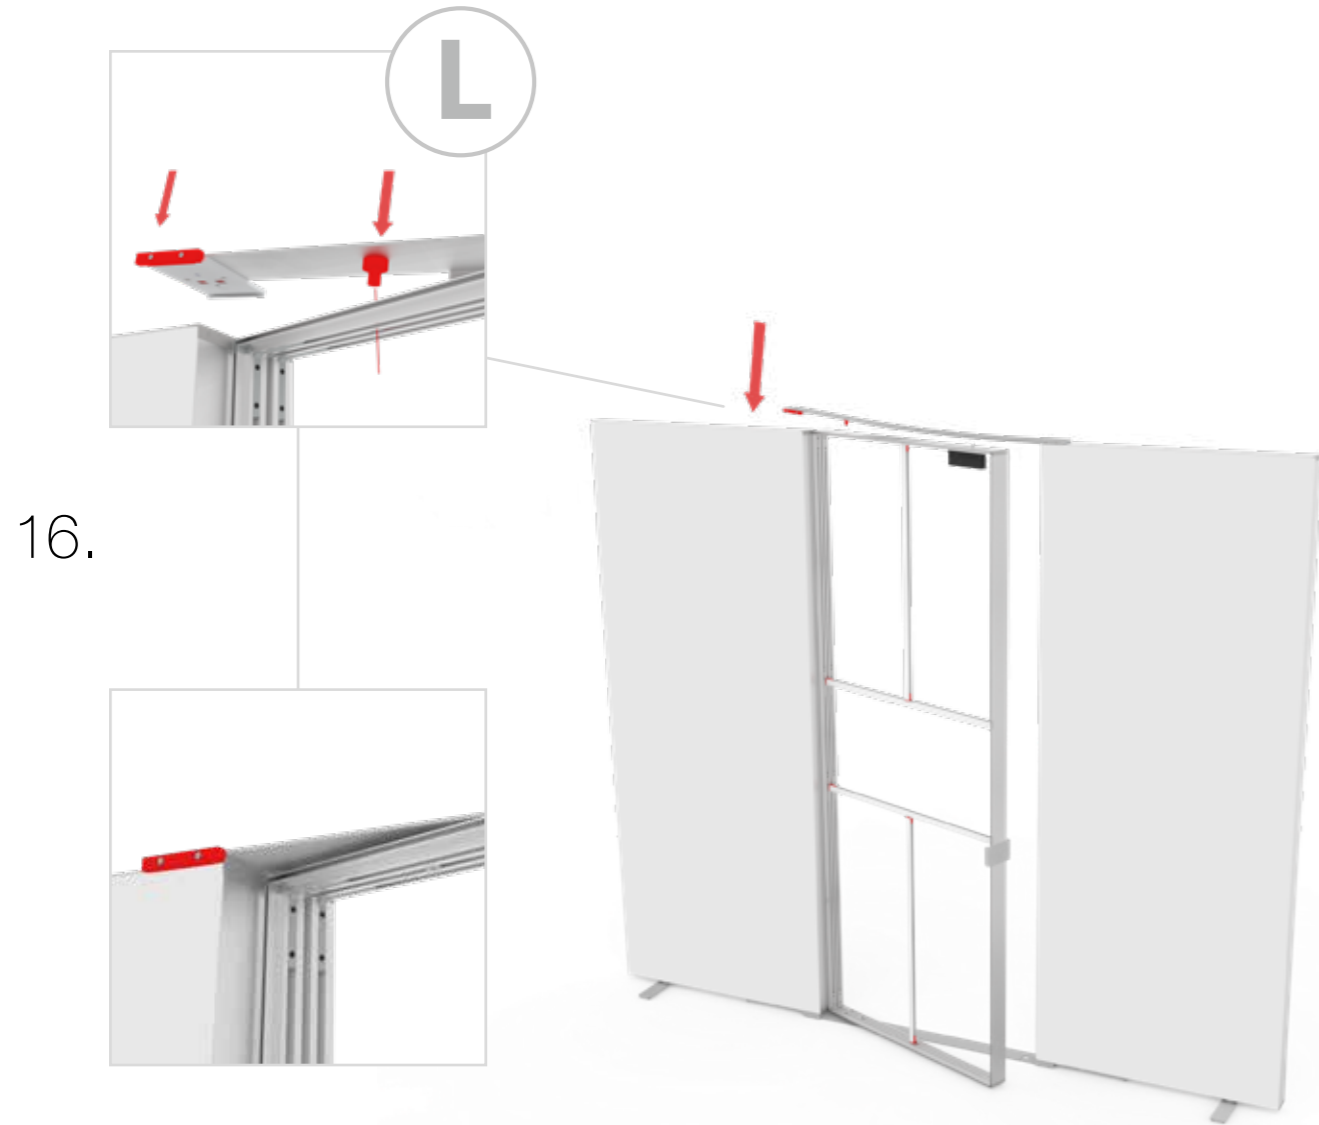

SET UP INSTRUCTION
ACCESSORIES

The text "BIG LED UP DOOR" is displayed in a bold, stylized font. The letters are filled with a vibrant, multi-colored gradient of blue, red, and yellow, creating a sense of motion and energy. The text is set against a solid black background and is enclosed within a thin red rectangular border.

**BIG LED UP
DOOR**

Gerade Version/straight version 4
Aufbauanleitung/set up instruction

Eck- & Kojenversion/corner & storage version.....30
Aufbauanleitung/set up instruction

BIG LED UP DOOR

AXIS

RAHMENGRÖSSE/FRAME SIZE:
98 x 199,2/ 229,2/ 247,2/ 297,2cm

E1 S1-DOOR E
NUR FÜR DIE HÖHE
230/248/298 ERFORDERLICH
ONLY NEEDED FOR THE
HEIGHT 230/248/298

1.

TÜR/DOOR

TÜR/DOOR

TÜR/DOOR

6.

7.

GERADE VERSION/STRAIGHT VERSION

GERADE VERSION/STRAIGHT VERSION

GERADE VERSION/STRAIGHT VERSION

GERADE VERSION/STRAIGHT VERSION

2 SEK. DRÜCKEN
PRESS FOR 2 SEC.

ECK- & KOJENVERSION/CORNER & STORAGE VERSION

ECK- & KOJENVERSION/CORNER & STORAGE VERSION