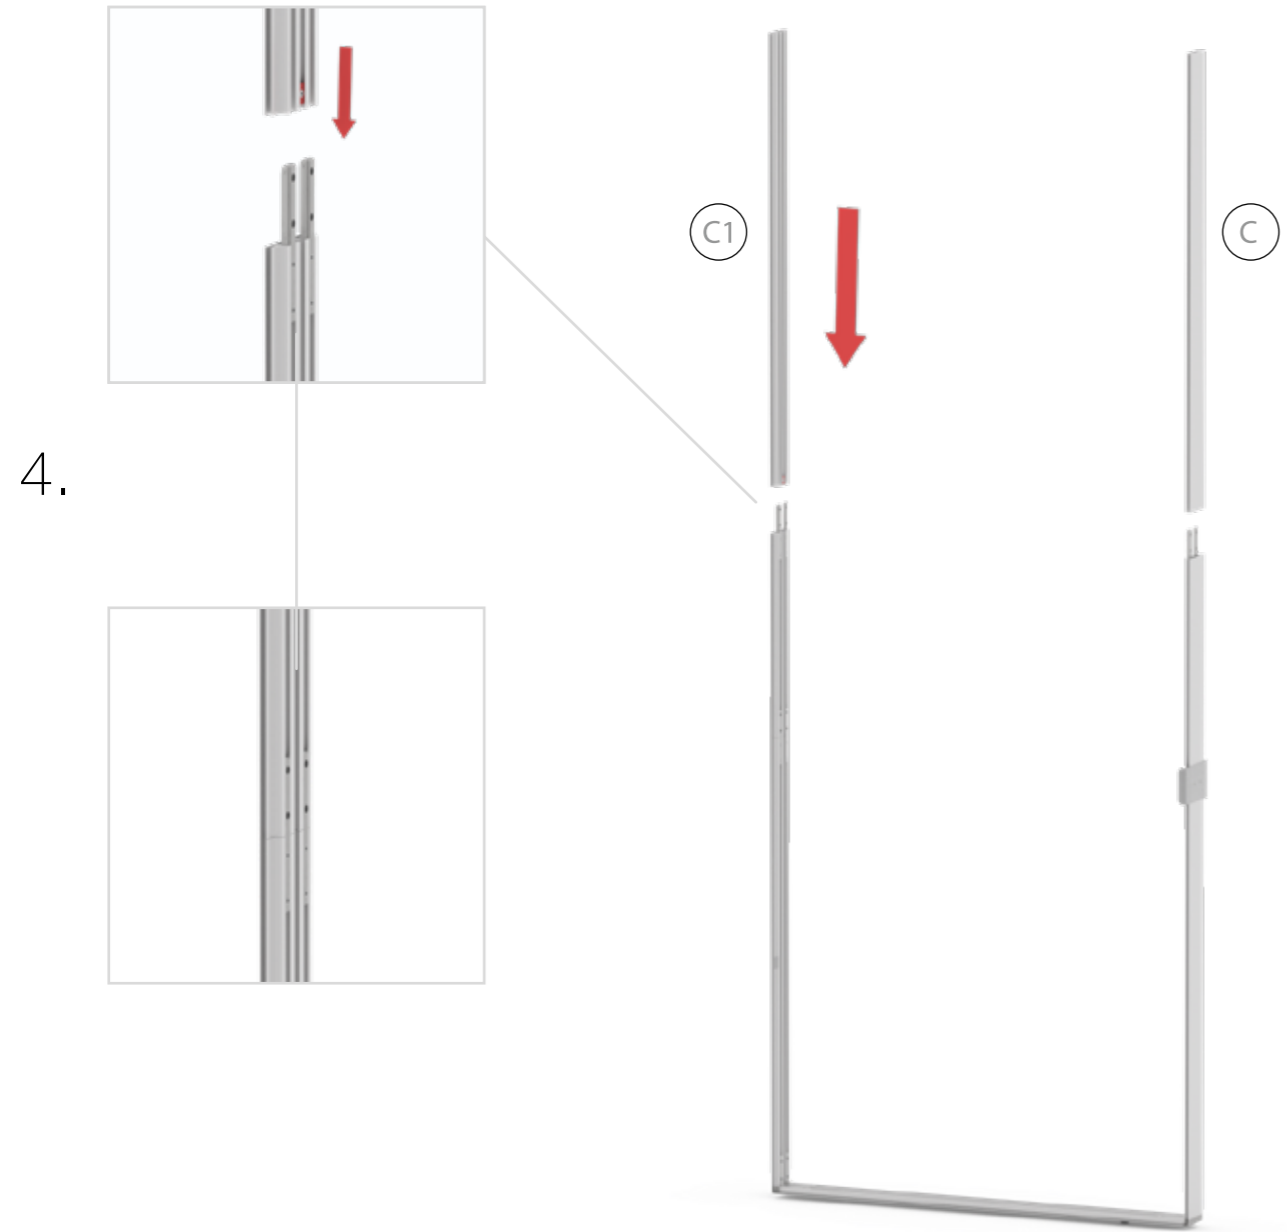

SET UP INSTRUCTION
ACCESSORIES

The text "BIG LED UP DOOR" is displayed in a bold, stylized font. The letters are filled with a vibrant, multi-colored gradient of blue, red, and yellow, creating a sense of motion and energy. The text is set against a solid black background and is enclosed within a thin red rectangular border.

**BIG LED UP
DOOR**

Gerade Version/straight version 4
Aufbauanleitung/set up instruction

Eck- & Kojenversion/corner & storage version.....30
Aufbauanleitung/set up instruction

BIG LED UP DOOR

AXIS

RAHMENGRÖSSE/FRAME SIZE:
98 x 199,2/ 229,2/ 247,2/ 297,2cm

E1 S1-DOOR E
NUR FÜR DIE HÖHE
230/248/298 ERFORDERLICH
ONLY NEEDED FOR THE
HEIGHT 230/248/298

1.

TÜR/DOOR

TÜR/DOOR

TÜR/DOOR

6.

7.

GERADE VERSION/STRAIGHT VERSION