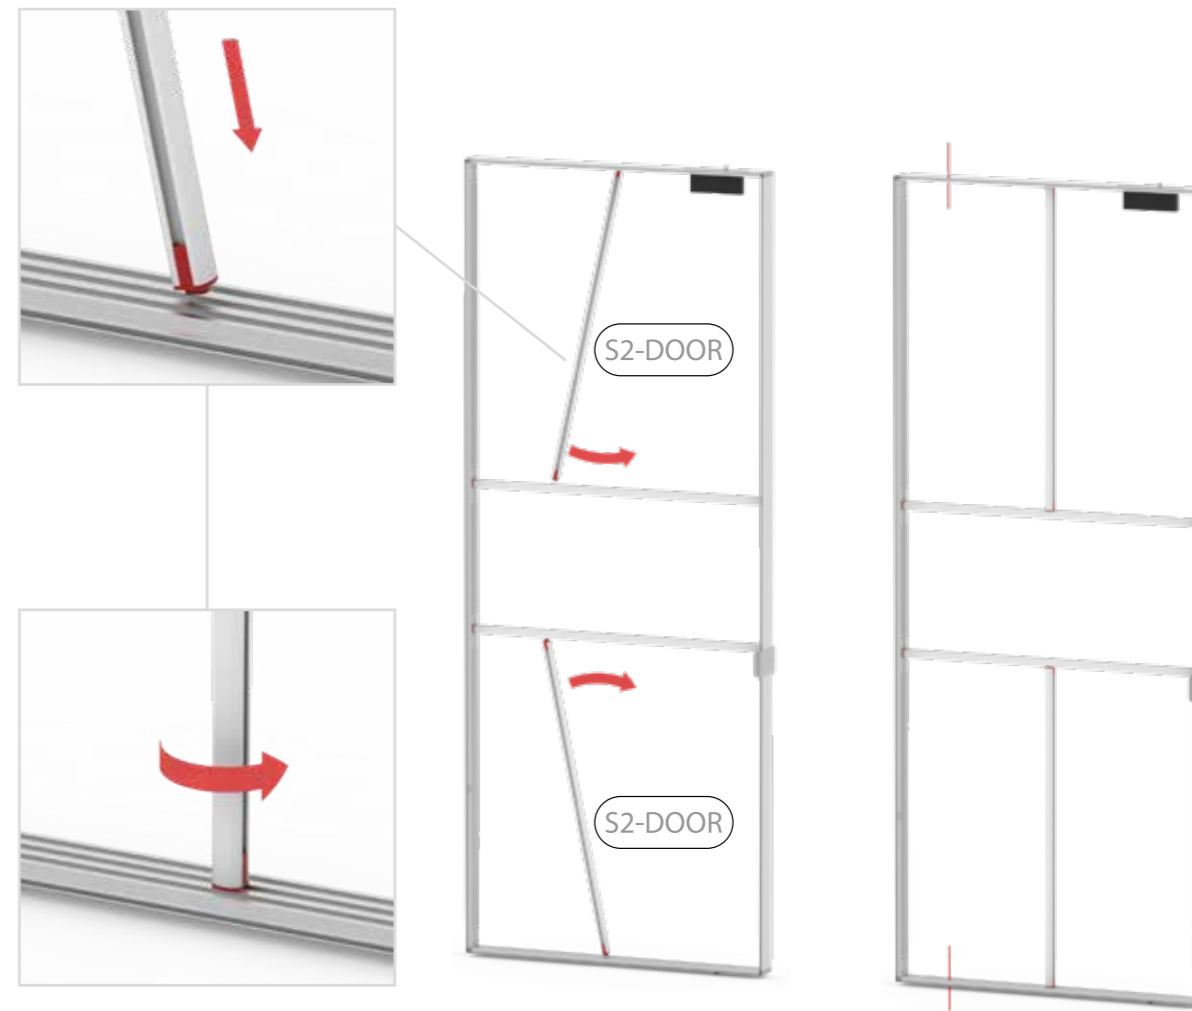

SET UP INSTRUCTION
ACCESSORIES

The text "BIG LED UP DOOR" is displayed in a bold, stylized font. The letters are filled with a vibrant, multi-colored gradient of blue, red, and yellow, creating a sense of motion and energy. The text is set against a solid black background and is enclosed within a thin red rectangular border.

**BIG LED UP
DOOR**

Gerade Version/straight version 4
Aufbauanleitung/set up instruction

Eck- & Kojenversion/corner & storage version.....30
Aufbauanleitung/set up instruction

BIG LED UP DOOR

AXIS

RAHMENGRÖSSE/FRAME SIZE:
98 x 199,2/ 229,2/ 247,2/ 297,2cm

E1 S1-DOOR E
NUR FÜR DIE HÖHE
230/248/298 ERFORDERLICH
ONLY NEEDED FOR THE
HEIGHT 230/248/298

1.

TÜR/DOOR

TÜR/DOOR

TÜR/DOOR

6.

7.

GERADE VERSION/STRAIGHT VERSION

GERADE VERSION/STRAIGHT VERSION

GERADE VERSION/STRAIGHT VERSION

GERADE VERSION/STRAIGHT VERSION

2 SEK. DRÜCKEN
PRESS FOR 2 SEC.

ECK- & KOJENVERSION/CORNER & STORAGE VERSION

ECK- & KOJENVERSION/CORNER & STORAGE VERSION