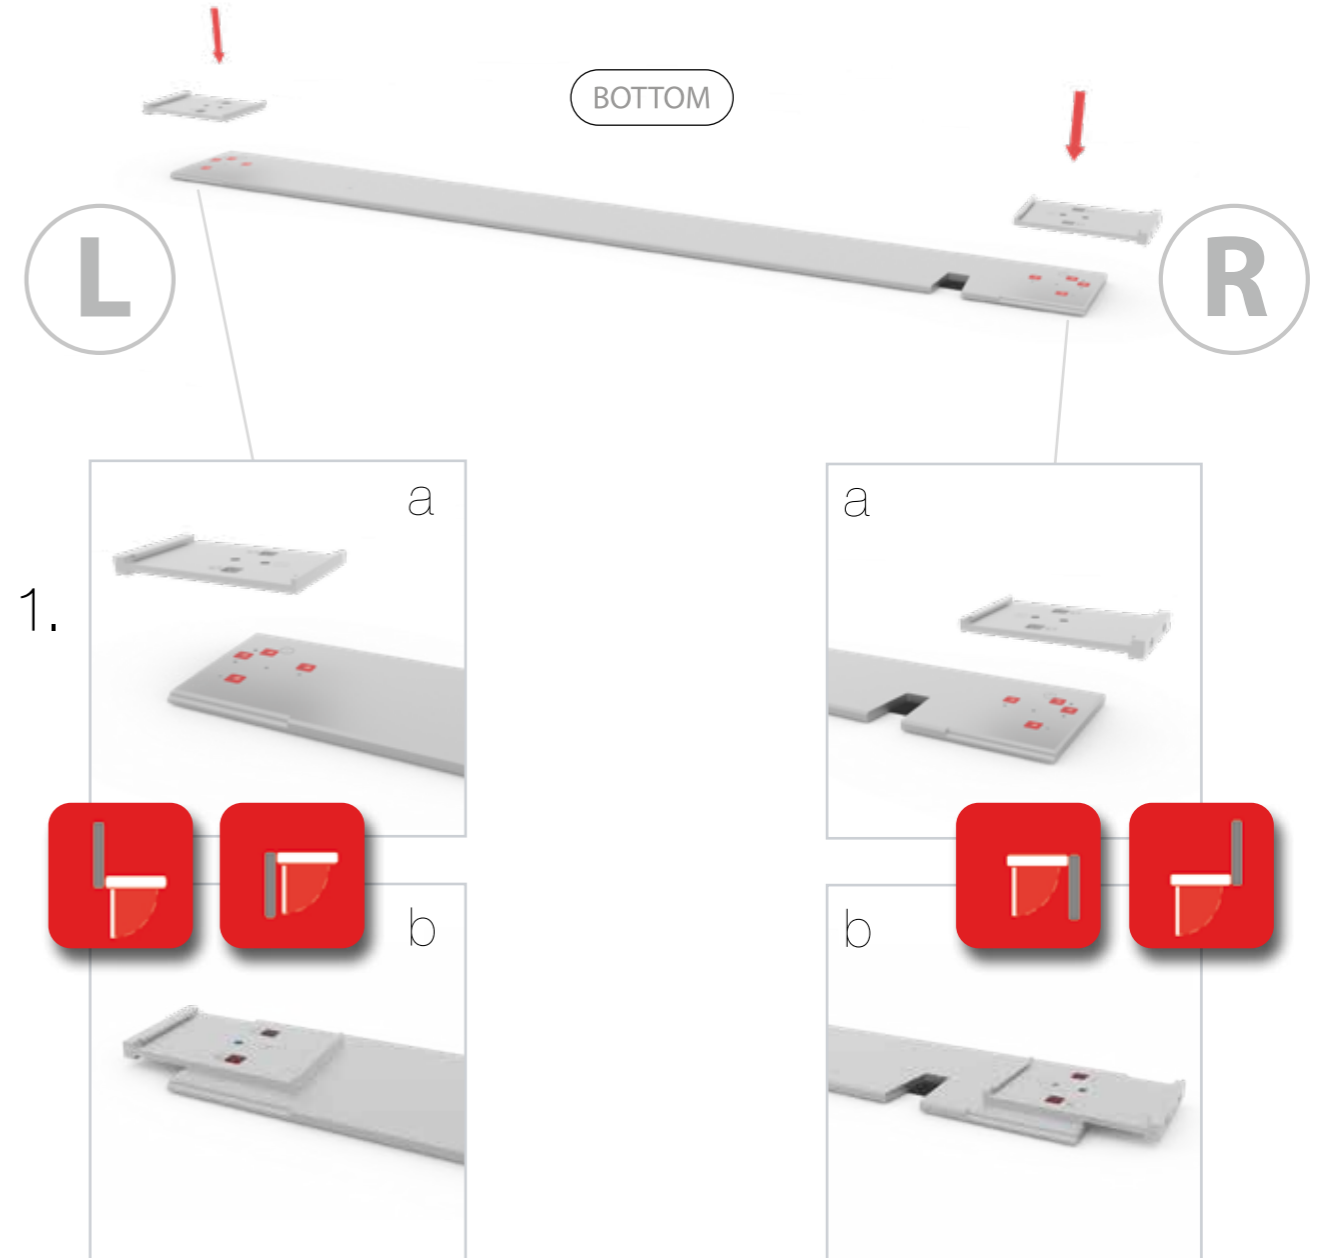

SET UP INSTRUCTION
ACCESSORIES

The text "BIG LED UP DOOR" is displayed in a bold, stylized font. The letters are filled with a vibrant, multi-colored gradient of blue, red, and yellow, creating a sense of motion and energy. The text is set against a solid black background and is enclosed within a thin red rectangular border.

**BIG LED UP
DOOR**

Gerade Version/straight version 4
Aufbauanleitung/set up instruction

Eck- & Kojenversion/corner & storage version.....30
Aufbauanleitung/set up instruction

BIG LED UP DOOR

AXIS

RAHMENGRÖSSE/FRAME SIZE:
98 x 199,2/ 229,2/ 247,2/ 297,2cm

GERADE VERSION/STRAIGHT VERSION

GERADE VERSION/STRAIGHT VERSION

GERADE VERSION/STRAIGHT VERSION

2 SEK. DRÜCKEN
PRESS FOR 2 SEC.

ECK- & KOJENVERSION/CORNER & STORAGE VERSION

ECK- & KOJENVERSION/CORNER & STORAGE VERSION