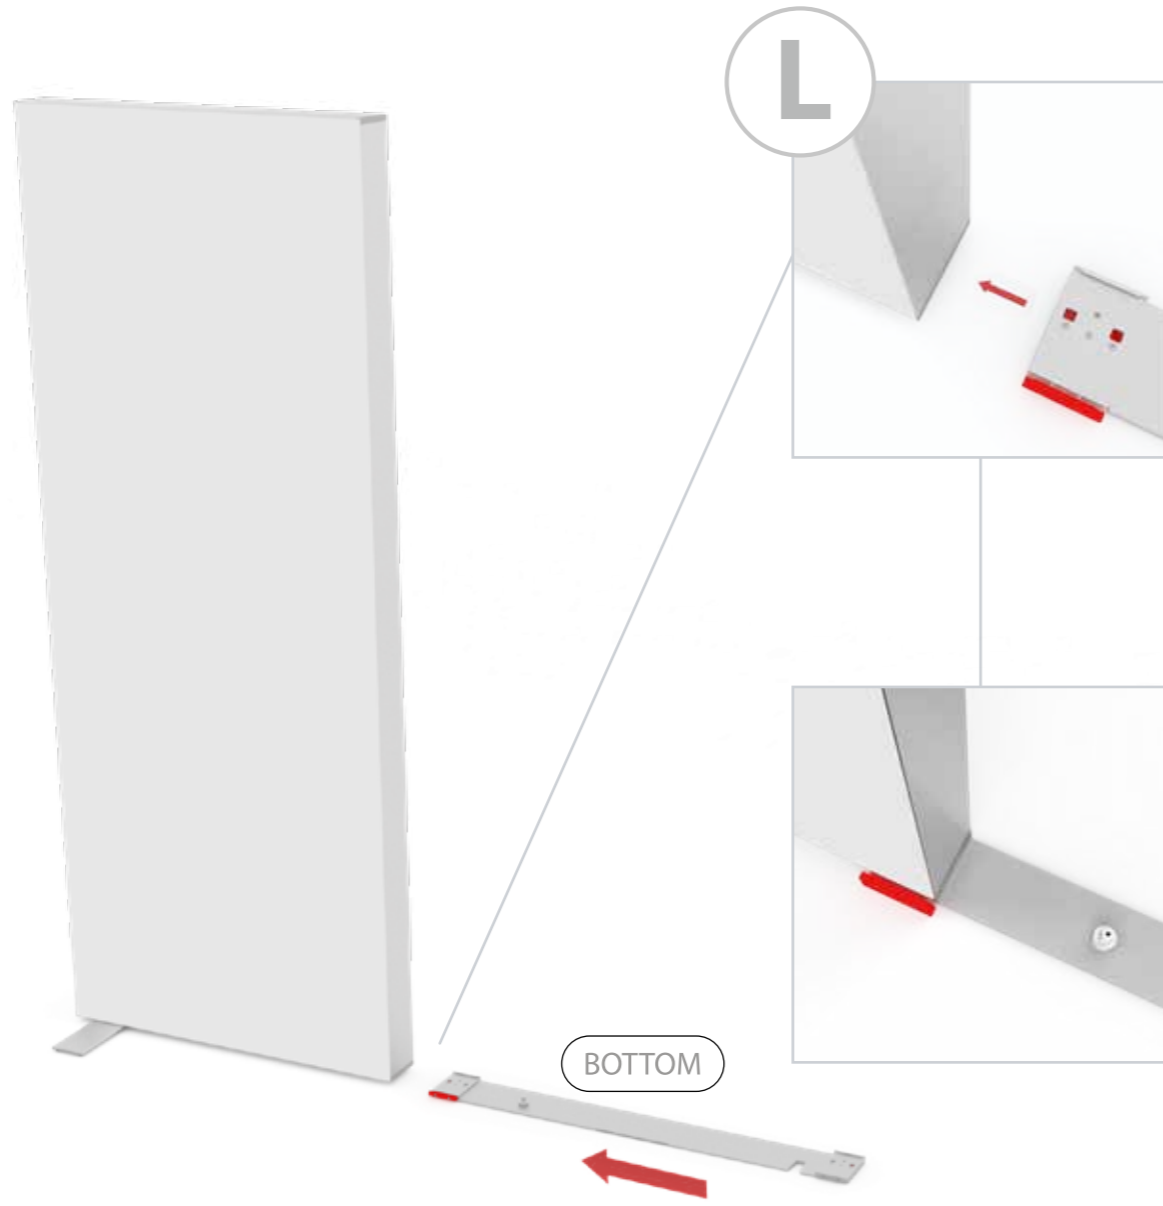

SET UP INSTRUCTION
ACCESSORIES

The text "BIG LED UP DOOR" is displayed in a bold, stylized font. The letters are filled with a vibrant, multi-colored gradient of blue, red, and yellow, creating a sense of motion and energy. The text is set against a solid black background and is enclosed within a thin red rectangular border.

**BIG LED UP
DOOR**

Gerade Version/straight version 4
Aufbauanleitung/set up instruction

Eck- & Kojenversion/corner & storage version.....30
Aufbauanleitung/set up instruction

BIG LED UP DOOR

AXIS

RAHMENGRÖSSE/FRAME SIZE:
98 x 199,2/ 229,2/ 247,2/ 297,2cm

GERADE VERSION/STRAIGHT VERSION

GERADE VERSION/STRAIGHT VERSION

GERADE VERSION/STRAIGHT VERSION

8.

9.

GERADE VERSION/STRAIGHT VERSION

GERADE VERSION/STRAIGHT VERSION

GERADE VERSION/STRAIGHT VERSION

GERADE VERSION/STRAIGHT VERSION

GERADE VERSION/STRAIGHT VERSION

GERADE VERSION/STRAIGHT VERSION

2 SEK. DRÜCKEN
PRESS FOR 2 SEC.

ECK- & KOJENVERSION/CORNER & STORAGE VERSION

ECK- & KOJENVERSION/CORNER & STORAGE VERSION