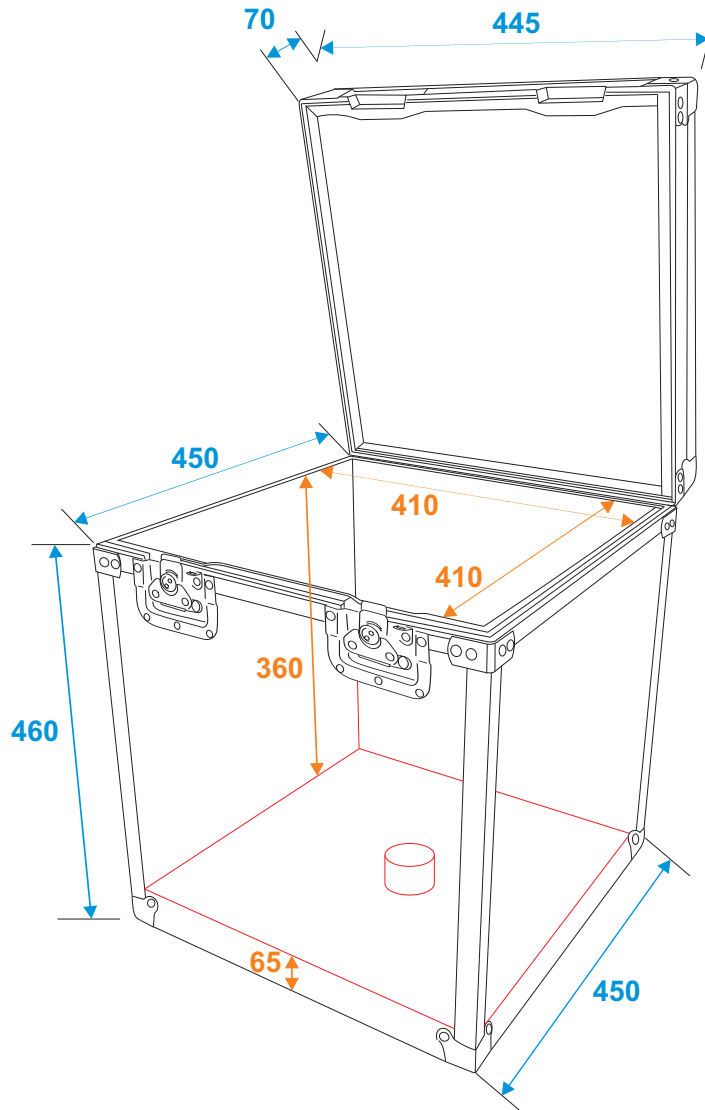

Flightcase

31000430 Flightcase for Mirror ball 40cm

*all dimensions in millimeters