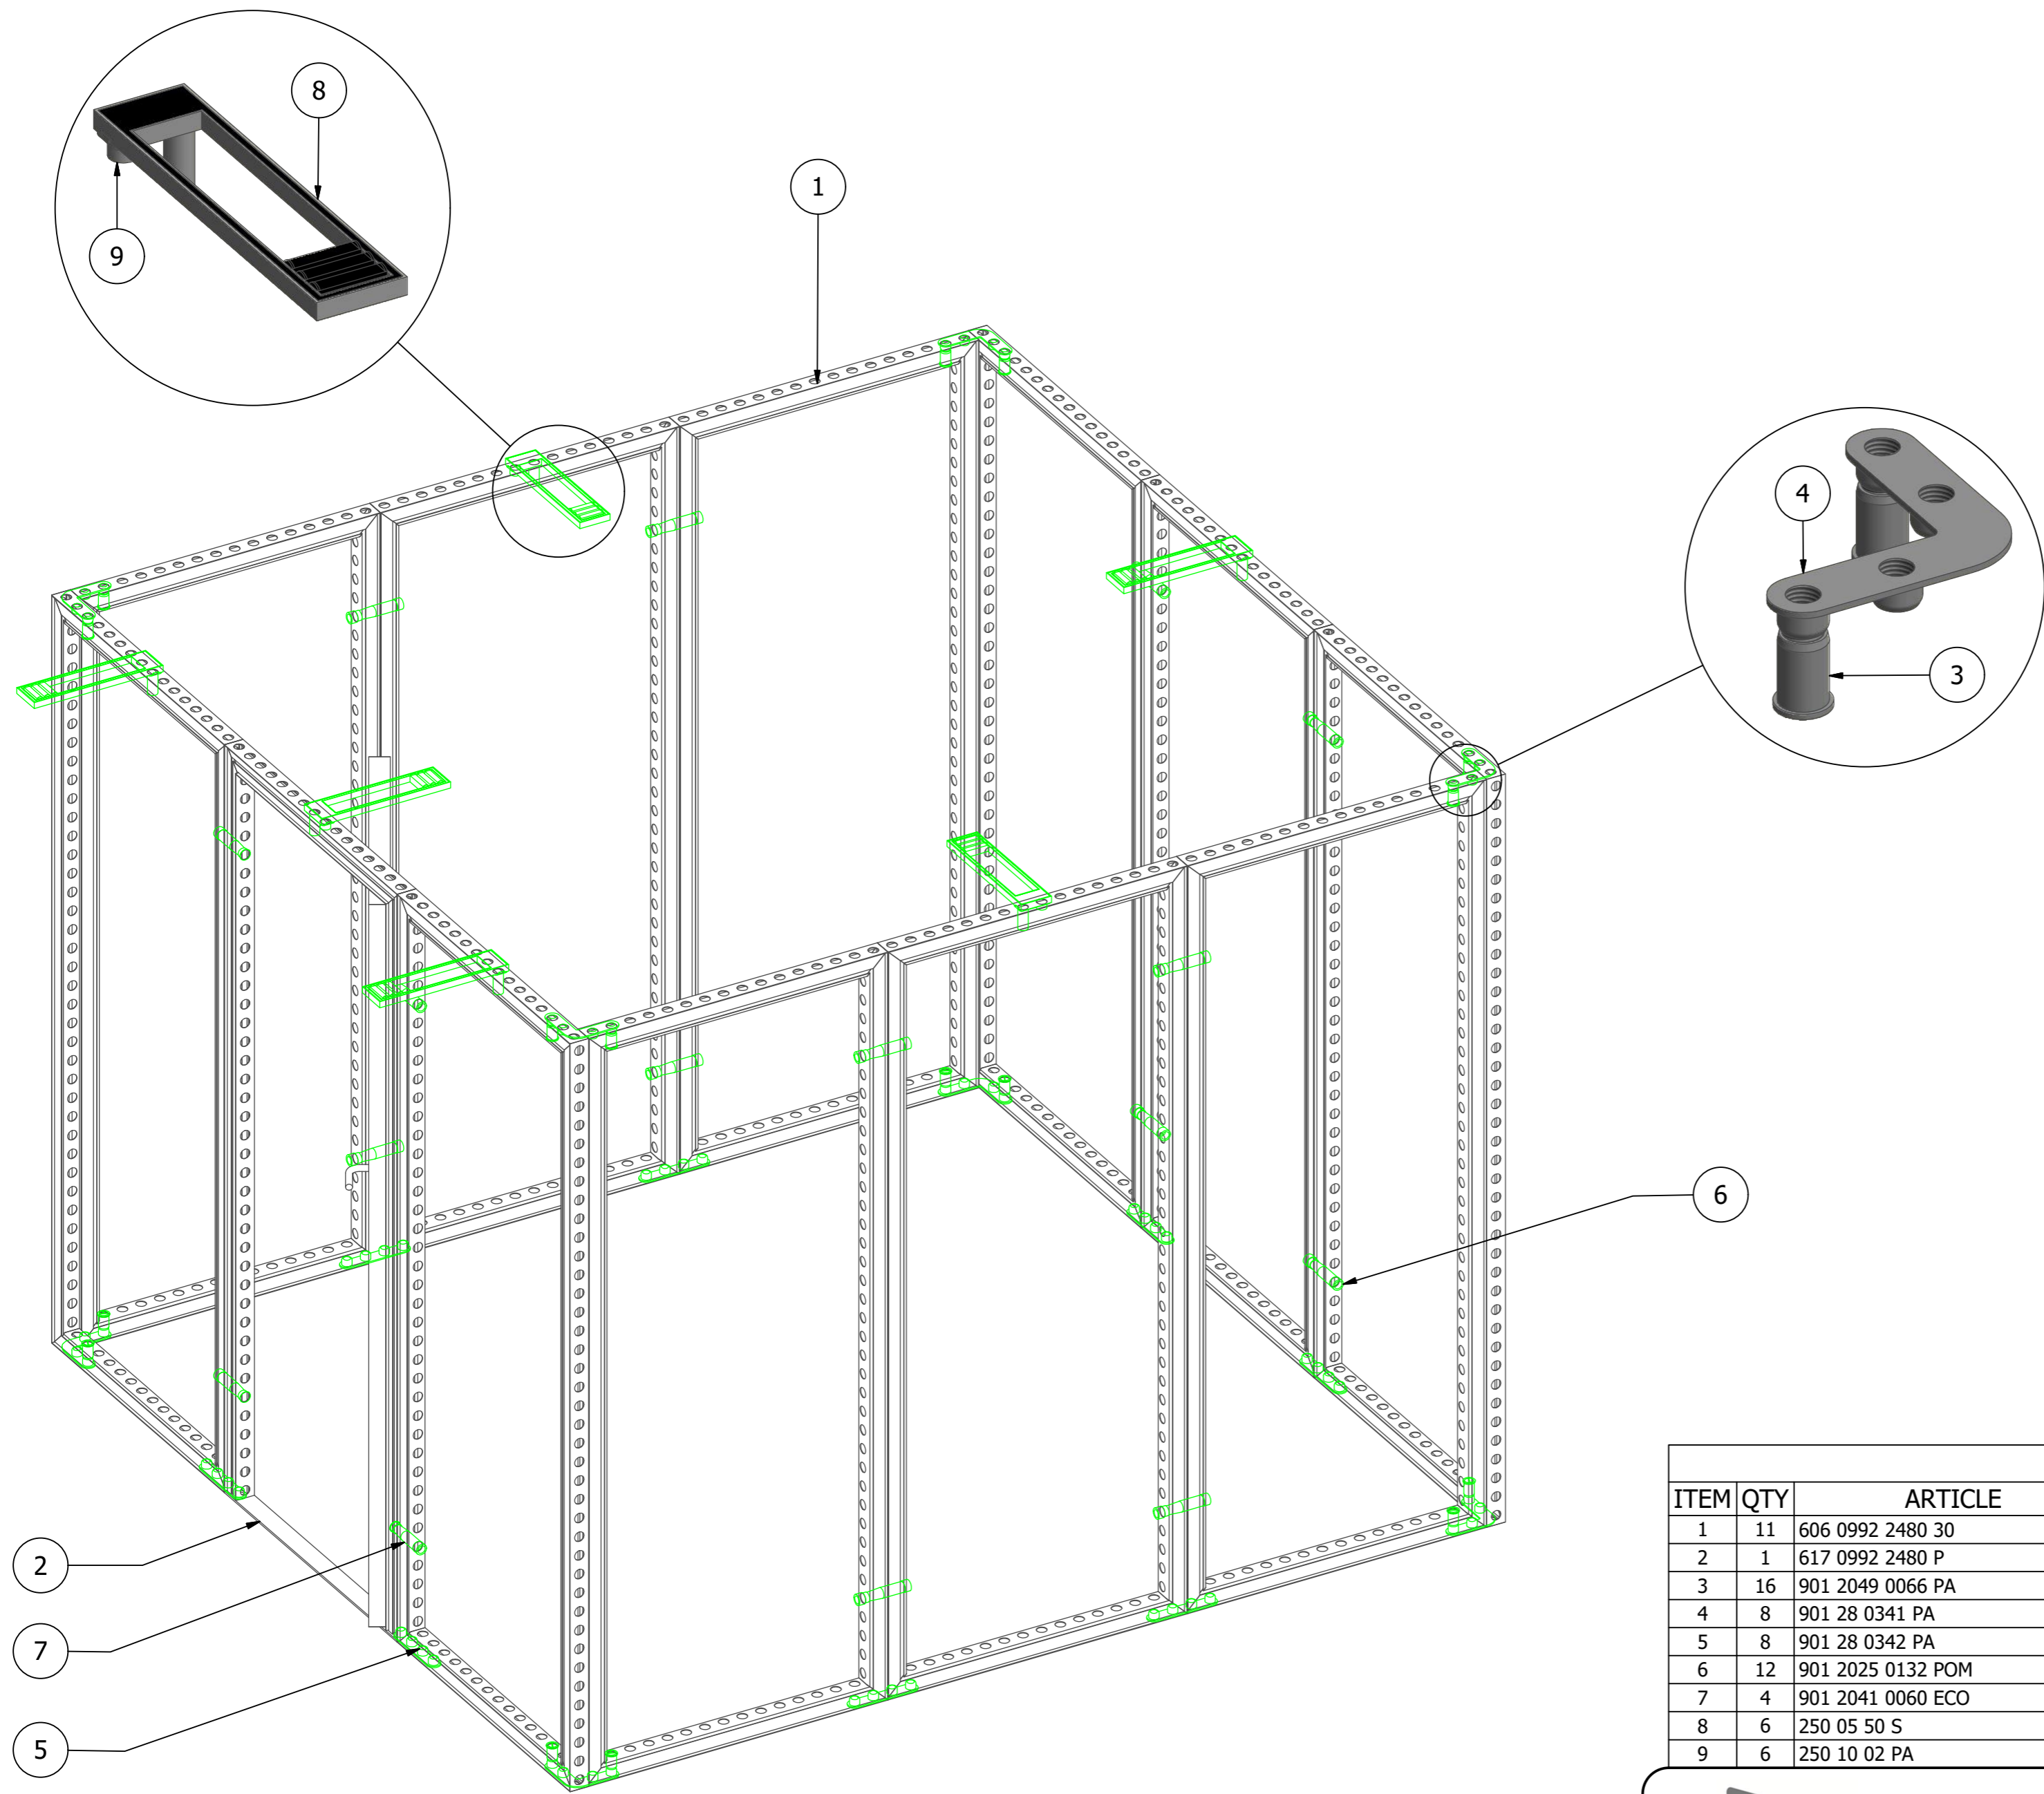

PARTS LIST			
ITEM	QTY	ARTICLE	DESCRIPTION
1	11	606 0992 2480 30	b62 FRAME [0992 X 2480MM] HOLES D30
2	1	617 0992 2480 P	b62 PIVOT DOOR d62 [0992 X 2480MM]
3	16	901 2049 0066 PA	MANUAL M24 PIN CONNECTOR D30
4	8	901 28 0341 PA	4 PIN 90° D30 ECO
5	8	901 28 0342 PA	4 PIN 180° D30 ECO
6	12	901 2025 0132 POM	MANUAL CLAMP CONNECTOR D30 POM
7	4	901 2041 0060 ECO	MANUAL DOOR CLAMP CONNECTOR D30
8	6	250 05 50 S	SAM LIGHT [INCL POWER SUPPLY & EU POWER CABLE]
9	6	250 10 02 PA	D30 CELIGHT CONNECTOR

Wijnendalestraat 174
B-8800 Roeselare
+32 (0)51 20 07 50
info@beMatrix.com

Copyright by beMatrix

Drawn by:	XXXX	Date:	XX/XX/XXXX
Client:	CLIENT		
Project:	BOOTH 03		
Quotation/Order:	KICKOFF START PACK		
Description:	BOOTH 03