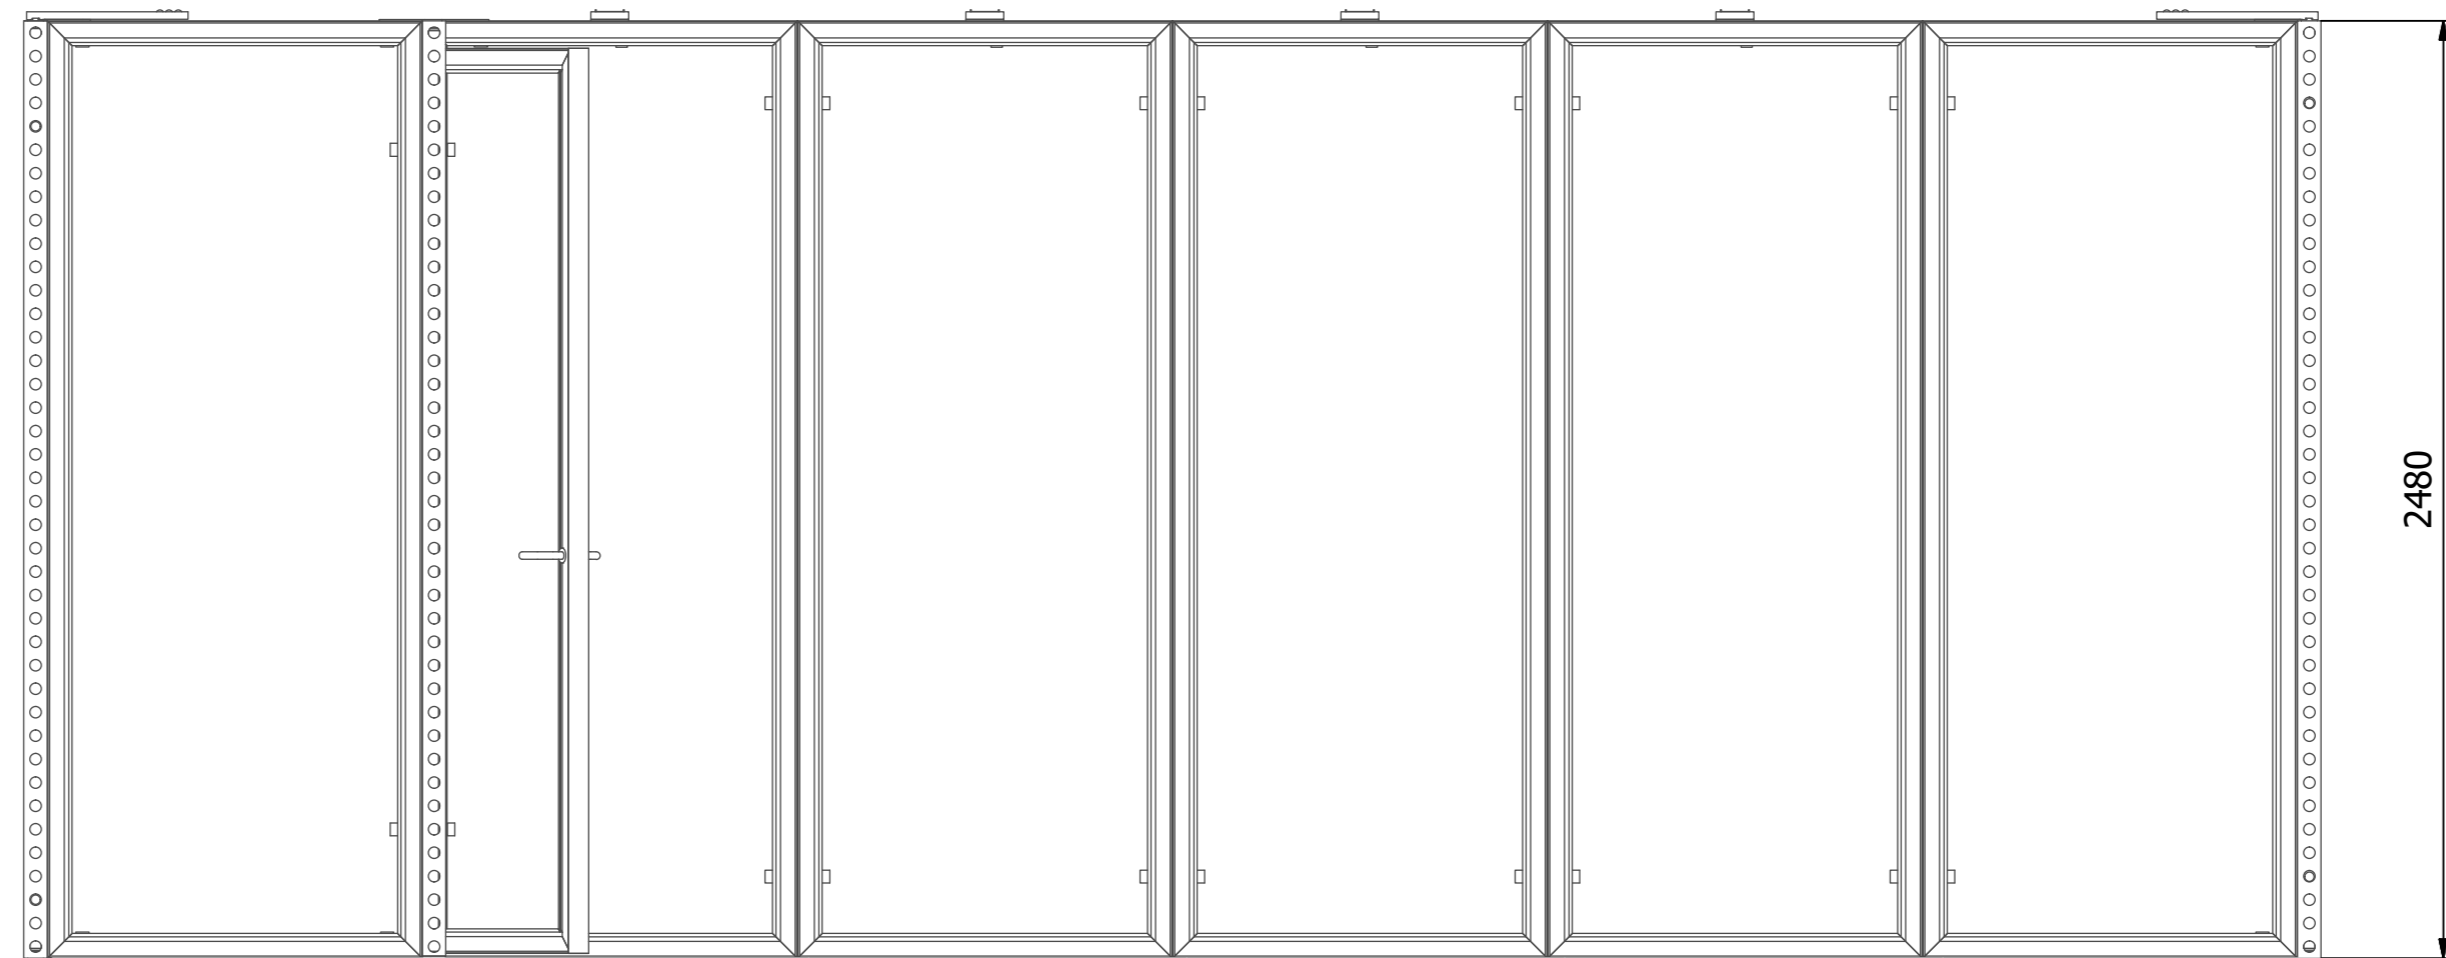

beMatrix

Wijnendalestraat 174
B-8800 Roeselare
+32 (0)51 20 07 50
info@beMatrix.com

Copyright by beMatrix

Drawn by:	XXXX	Date:	XX/XX/XXXX
Client:	CLIENT		
Project:	BOOTH 05		
Quotation/Order:	KICKOFF START PACK		
Description:	Dimensions		2 / 4