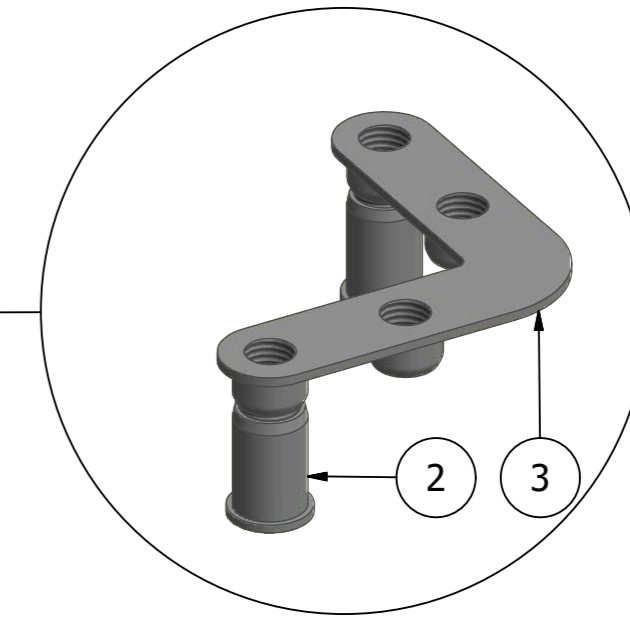

View 3D frame structure

View 3D with infills

| STRUCTURE LIST | | |
|----------------|-----|-----------|
| ITEM | QTY | STRUCTURE |
| 1 | 1 | STORAGE |
| 2 | 1 | BACKWALL |

beMatrix

Wijnendalestraat 174
B-8800 Roeselare
+32 (0)51 20 07 50
info@beMatrix.com

| PARTS LIST | | | |
|------------|-----|-------------------|--|
| ITEM | QTY | ARTICLE | DESCRIPTION |
| 1 | 9 | 606 0992 2480 30 | b62 FRAME [0992 X 2480MM] HOLES D30 |
| 2 | 8 | 901 2049 0066 PA | MANUAL M24 PIN CONNECTOR D30 |
| 3 | 4 | 901 28 0341 PA | 4 PIN 90° D30 ECO |
| 4 | 6 | 901 28 0342 PA | 4 PIN 180° D30 ECO |
| 5 | 12 | 901 2025 0132 POM | MANUAL CLAMP CONNECTOR D30 POM |
| 6 | 5 | 250 05 50 S | SAM LIGHT [INCL POWER SUPPLY & EU POWER CABLE] |
| 7 | 5 | 250 10 02 PA | D30 CELIGHT CONNECTOR |