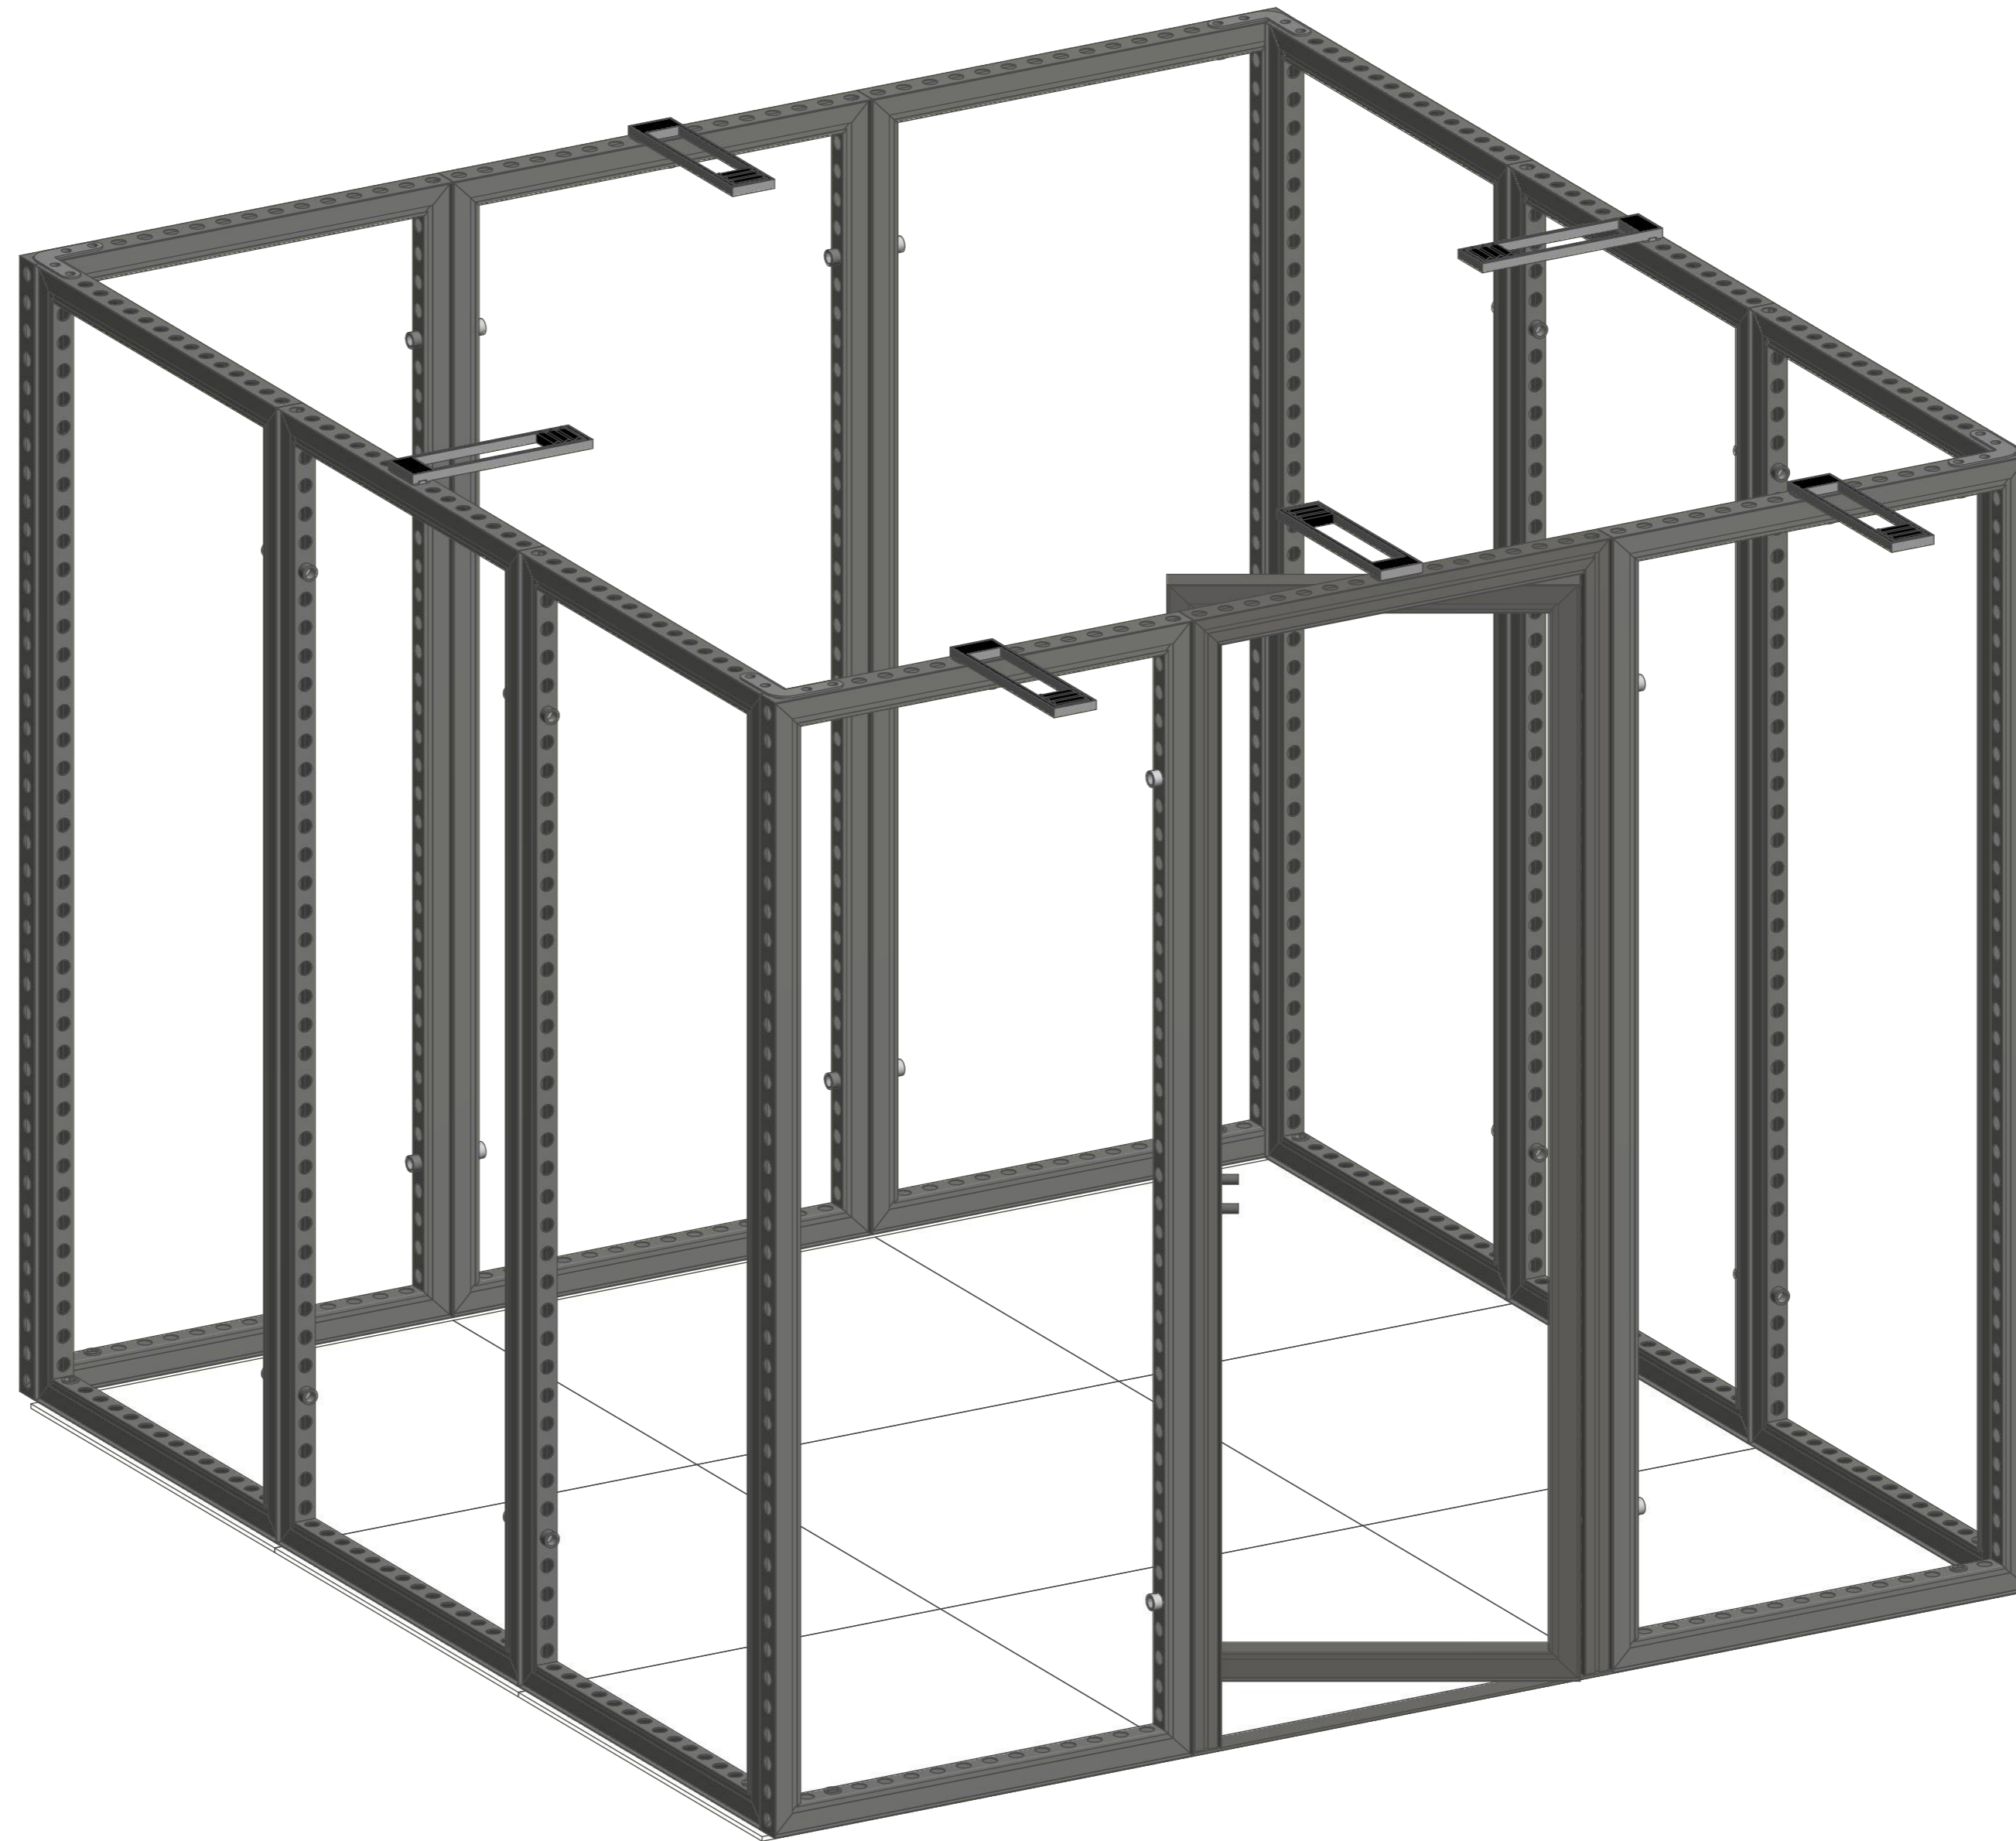

View 3D frame structure

View 3D with infills

beMatrix

Wijnendalestraat 174
B-8800 Roeselare
+32 (0)51 20 07 50
info@beMatrix.com

Copyright by beMatrix

Drawn by:	XXXX	Date:	XX/XX/XXXX
Client:	CLIENT		
Project:	BOOTH 03		
Quotation/Order:	KICKOFF START PACK		
Description:	Overview		1 / 3