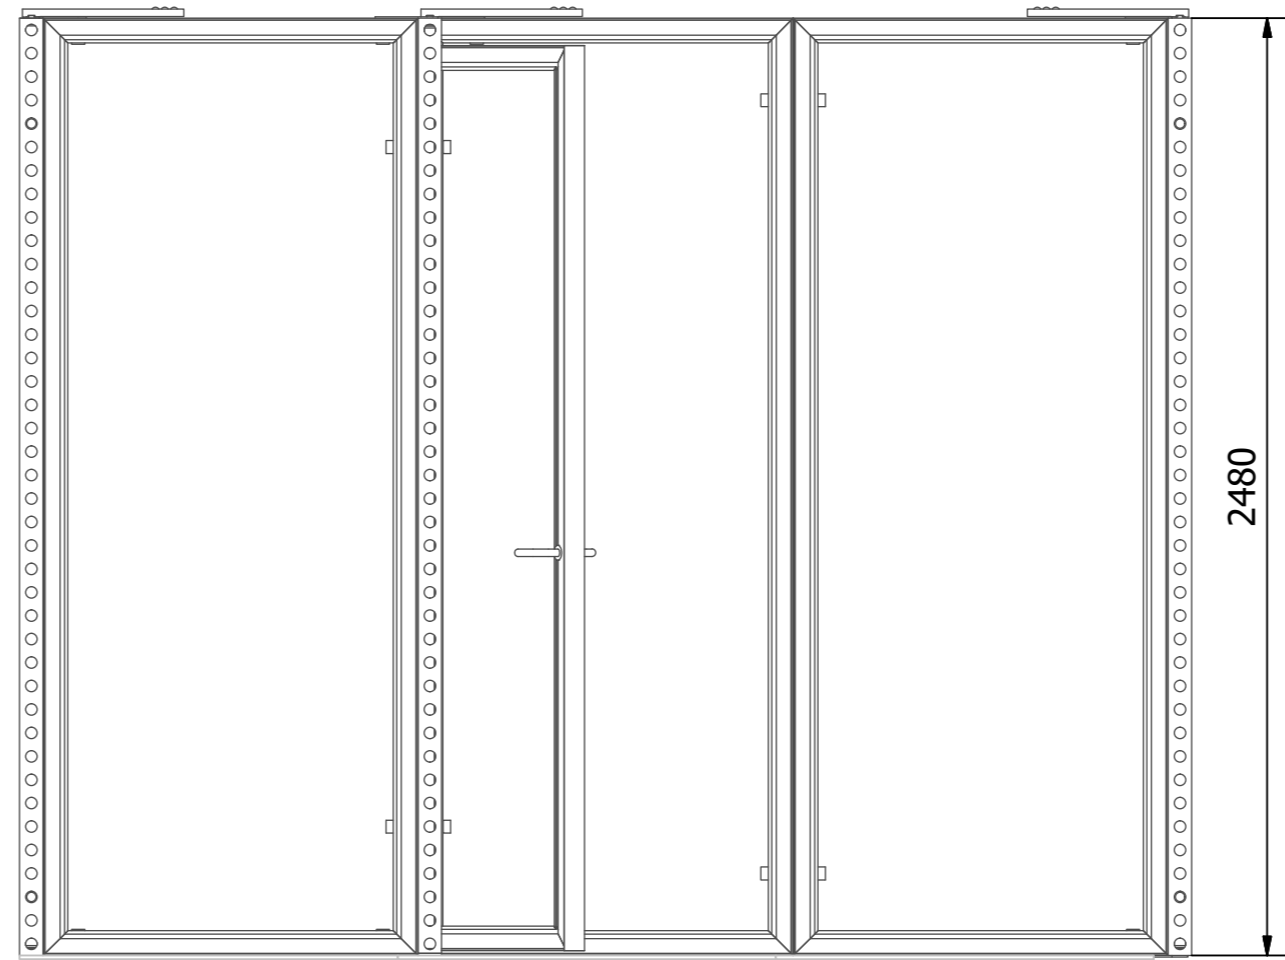

beMatrix

Wijnendalestraat 174
B-8800 Roeselare
+32 (0)51 20 07 50
info@beMatrix.com

Copyright by beMatrix

Drawn by:	XXXX	Date:	XX/XX/XXXX
Client:	CLIENT		
Project:	BOOTH 02		
Quotation/Order:	KICKOFF START PACK		
Description:	Dimensions		2 / 4