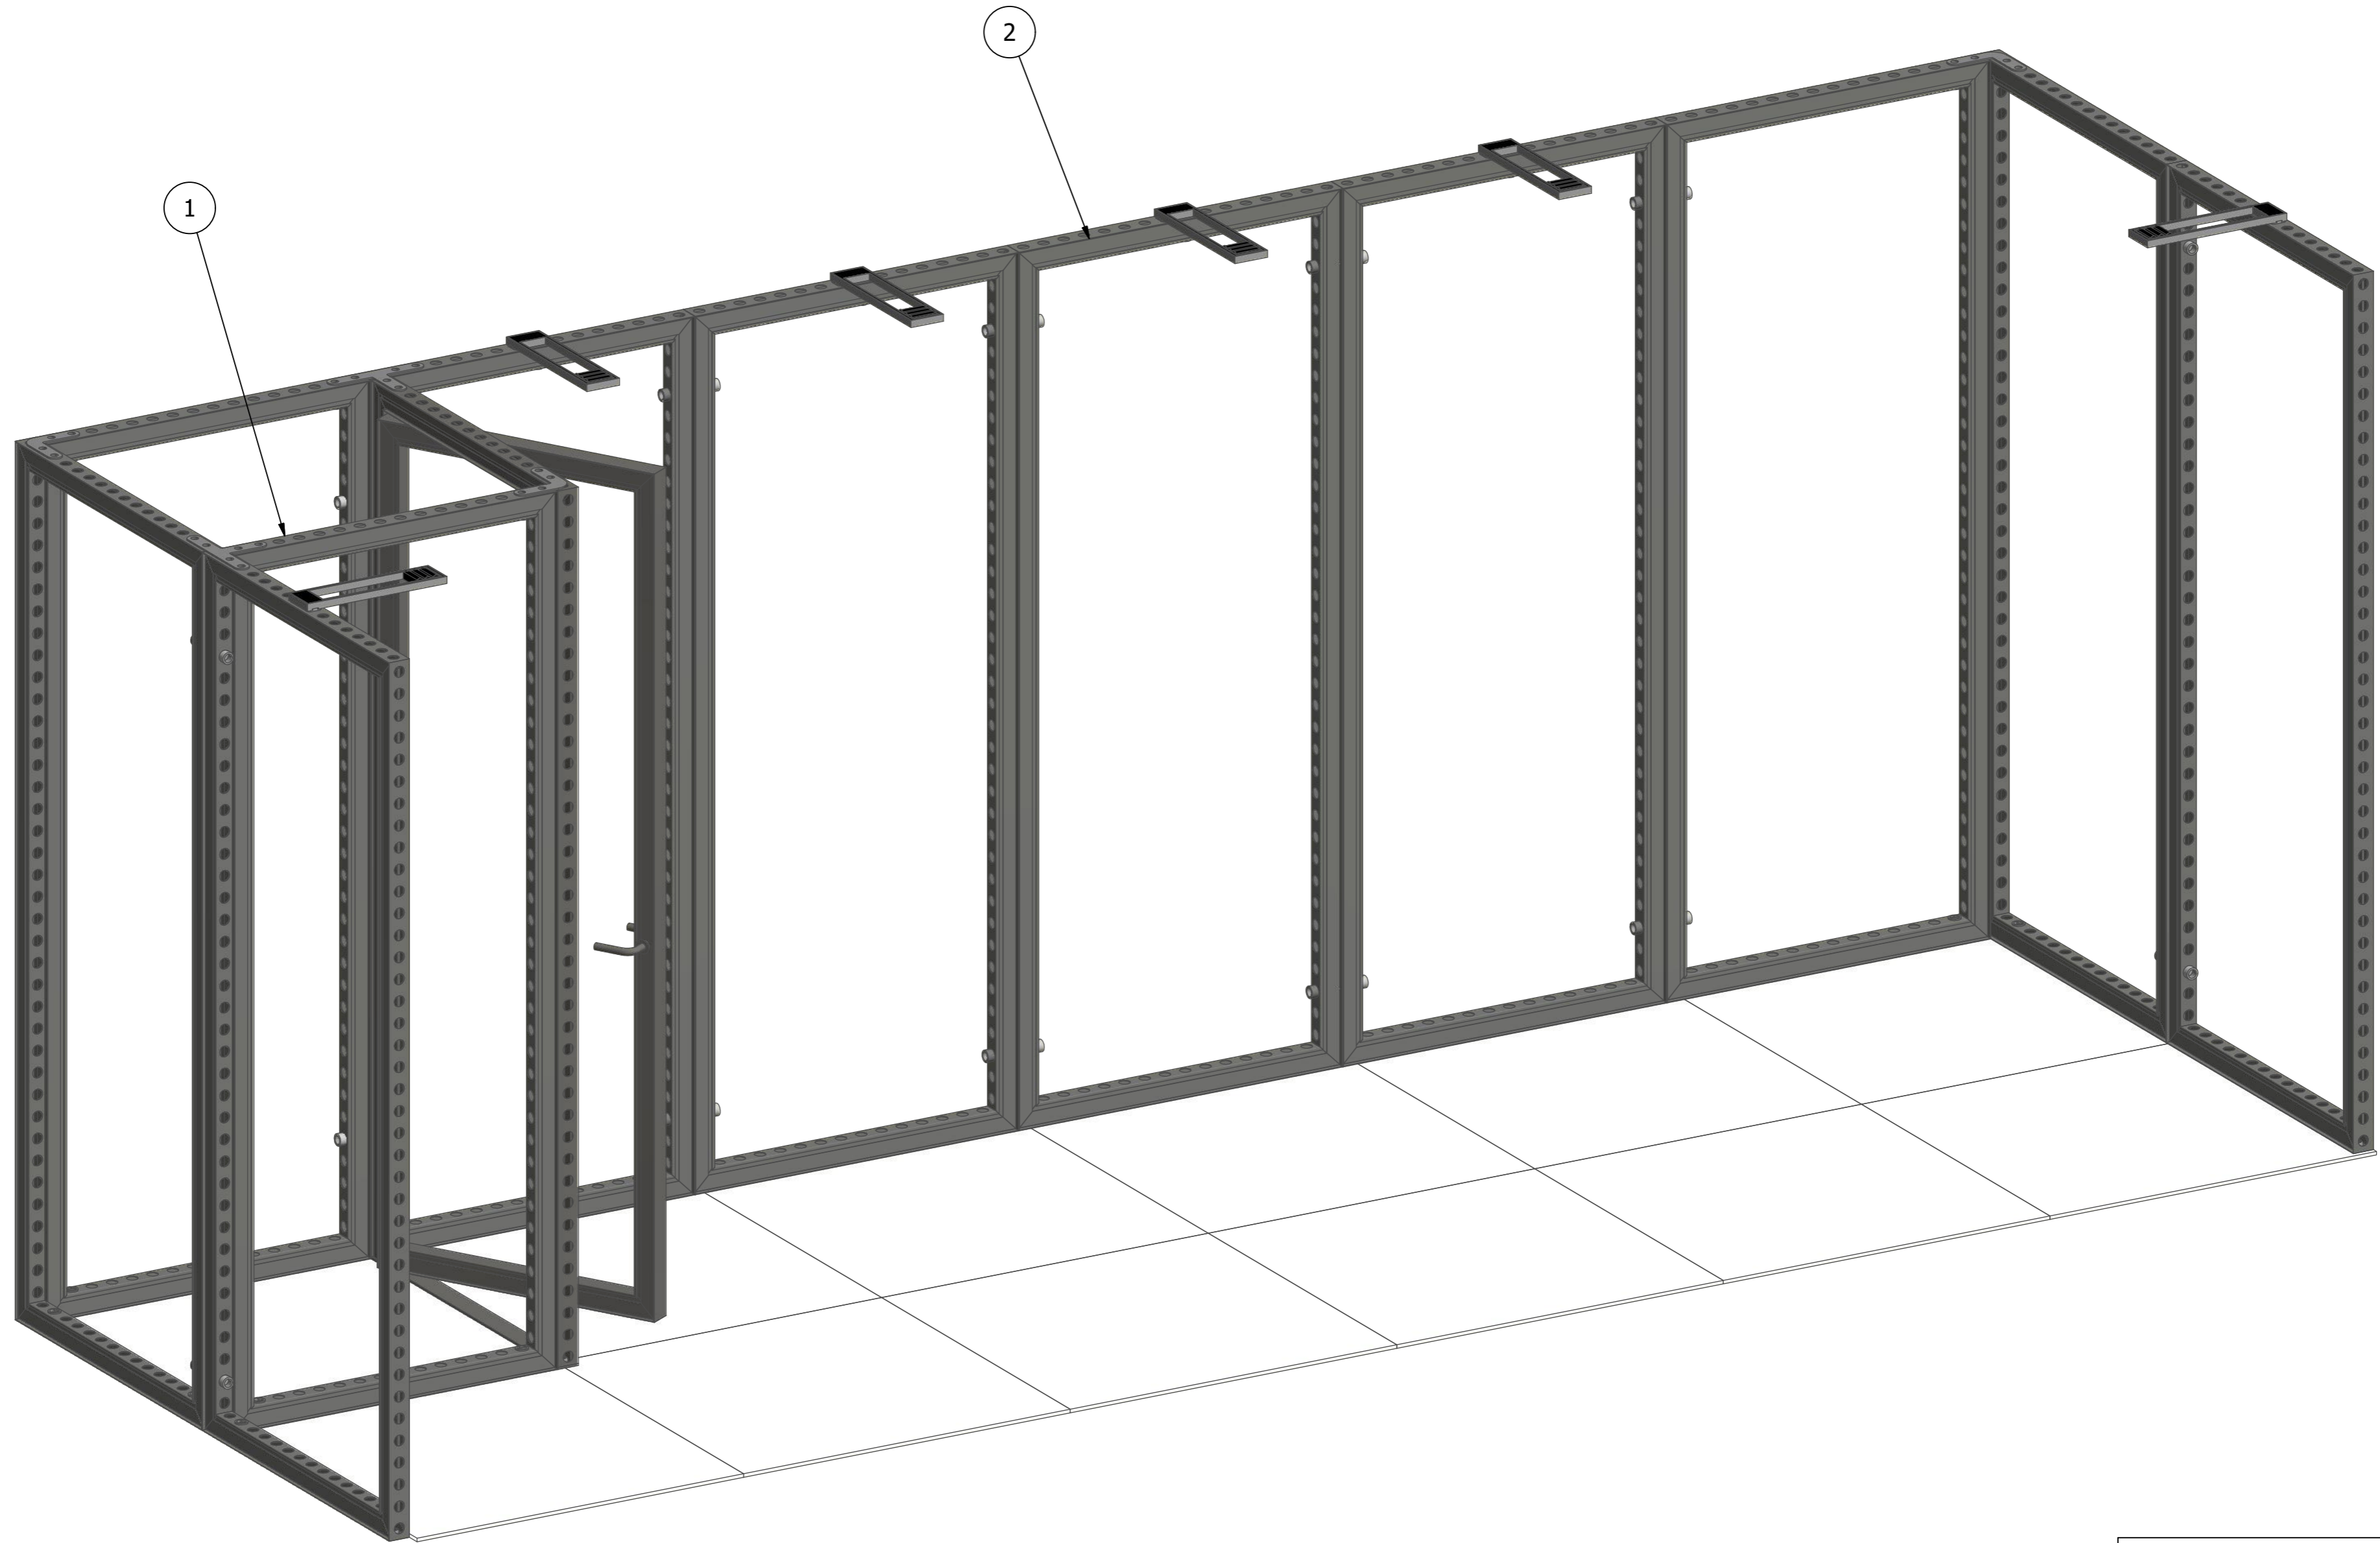

View 3D frame structure

View 3D with infills

STRUCTURE LIST		
ITEM	QTY	STRUCTURE
1	1	STORAGE
2	1	BACKWALL

beMatrix

Wijnendalestraat 174
B-8800 Roeselare
+32 (0)51 20 07 50
info@beMatrix.com

Copyright by beMatrix

Drawn by:	XXXX	Date:	XX/XX/XXXX
Client:	CLIENT		
Project:	BOOTH 05		
Quotation/Order:	KICKOFF START PACK		
Description:	Overview		1 / 4