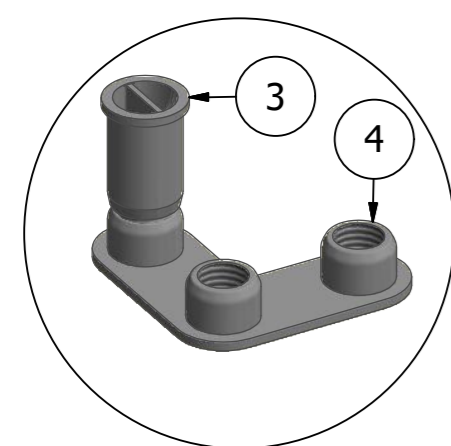

PARTS LIST

ITEM	QTY	ARTICLE	DESCRIPTION
1	4	606 0992 2480 30	b62 FRAME [0992 X 2480MM] HOLES D30
2	1	617 0992 2480 P	b62 PIVOT DOOR d62 [0992 X 2480MM]
3	13	901 2049 0066 PA	MANUAL M24 PIN CONNECTOR D30
4	2	901 28 0331 PA	3 PIN 90° D30 ECO
5	4	901 28 0364 PA	T 6 PIN D30 ECO
6	4	901 2018 0062 ECO	T CONNECTION BASE D30
7	4	901 2025 0132 POM	MANUAL CLAMP CONNECTOR D30 POM
8	2	901 2048 0066 MKII	MANUAL M8 PIN CONNECTOR - MARKII
9	2	901 2049 0066 INOX	1MM M8 PIN CONNECTOR D30
10	2	250 05 50 S	SAM LIGHT [INCL POWER SUPPLY & EU POWER CABLE]
11	2	250 10 02 PA	D30 CELIGHT CONNECTOR

Wijnendalestraat 174
B-8800 Roeselare
+32 (0)51 20 07 50
info@beMatrix.com
Copyright by beMatrix

Drawn by: **XXXX** Date: **XX/XX/XXXX**
Client: **CLIENT**
Project: **BOOTH 04**
Quotation/Order: **KICKOFF START PACK**
Description: **FRONT WALL WITH STORAGE**