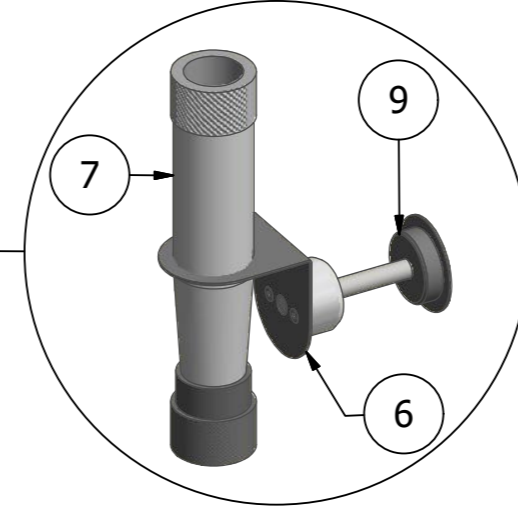

PARTS LIST

ITEM	QTY	ARTICLE	DESCRIPTION
1	4	606 0992 2480 30	b62 FRAME [0992 X 2480MM] HOLES D30
2	1	617 0992 2480 P	b62 PIVOT DOOR d62 [0992 X 2480MM]
3	13	901 2049 0066 PA	MANUAL M24 PIN CONNECTOR D30
4	2	901 28 0331 PA	3 PIN 90° D30 ECO
5	4	901 28 0364 PA	T 6 PIN D30 ECO
6	4	901 2018 0062 ECO	T CONNECTION BASE D30
7	4	901 2025 0132 POM	MANUAL CLAMP CONNECTOR D30 POM
8	2	901 2048 0066 MKII	MANUAL M8 PIN CONNECTOR - MARKII
9	2	901 2049 0066 INOX	1MM M8 PIN CONNECTOR D30
10	2	250 05 50 S	SAM LIGHT [INCL POWER SUPPLY & EU POWER CABLE]
11	2	250 10 02 PA	D30 CELIGHT CONNECTOR

Wijnendalestraat 174
B-8800 Roeselare
+32 (0)51 20 07 50
info@beMatrix.com
Copyright by beMatrix

Drawn by: **XXXX** Date: **XX/XX/XXXX**
Client: **CLIENT**
Project: **BOOTH 04**
Quotation/Order: **KICKOFF START PACK**
Description: **FRONT WALL WITH STORAGE**