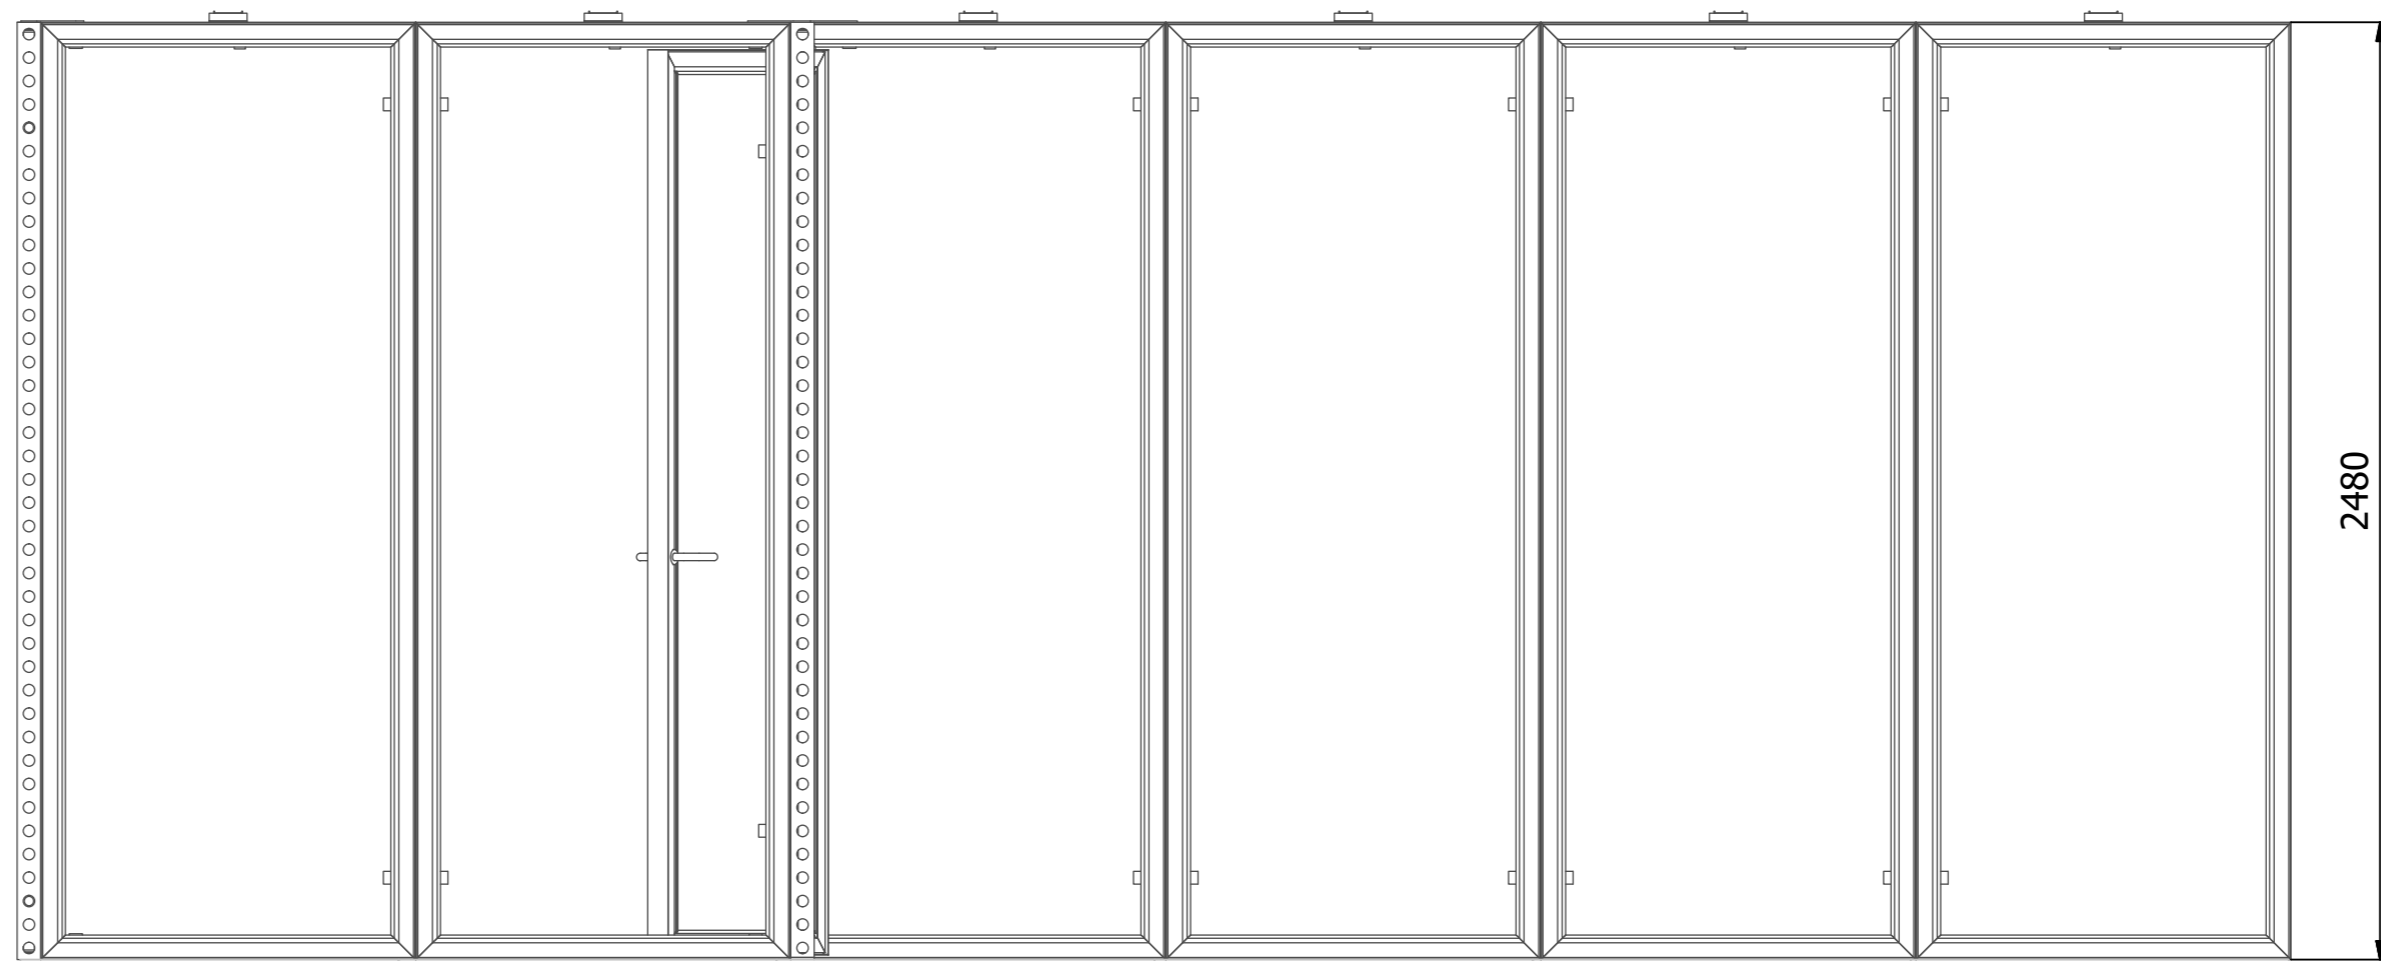

beMatrix

Wijnendalestraat 174
B-8800 Roeselare
+32 (0)51 20 07 50
info@beMatrix.com

Copyright by beMatrix

Drawn by:	XXXX	Date:	XX/XX/XXXX
Client:	CLIENT		
Project:	BOOTH 01		
Quotation/Order:	KICKOFF START PACK		
Description:	Dimensions		2 / 4