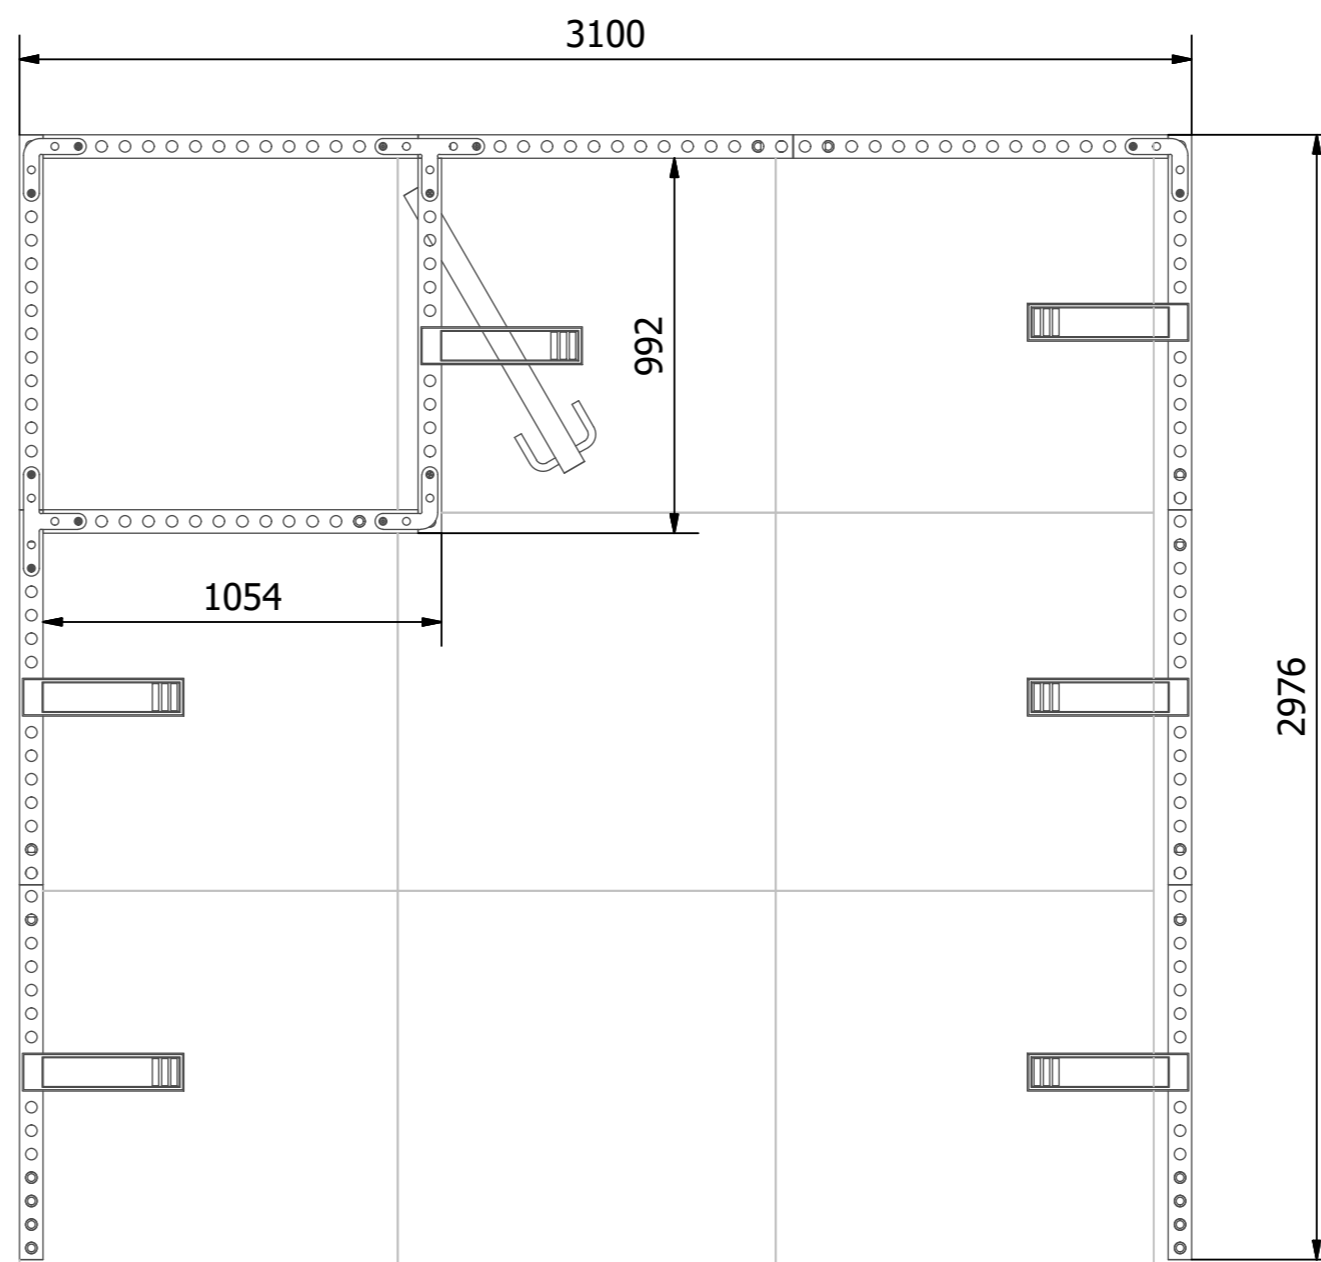

beMatrix

Wijnendalestraat 174
B-8800 Roeselare
+32 (0)51 20 07 50
info@beMatrix.com

Copyright by beMatrix

Drawn by:	XXXX	Date:	XX/XX/XXXX
Client:	CLIENT		
Project:	BOOTH 02		
Quotation/Order:	KICKOFF START PACK		
Description:	Dimensions		2 / 4