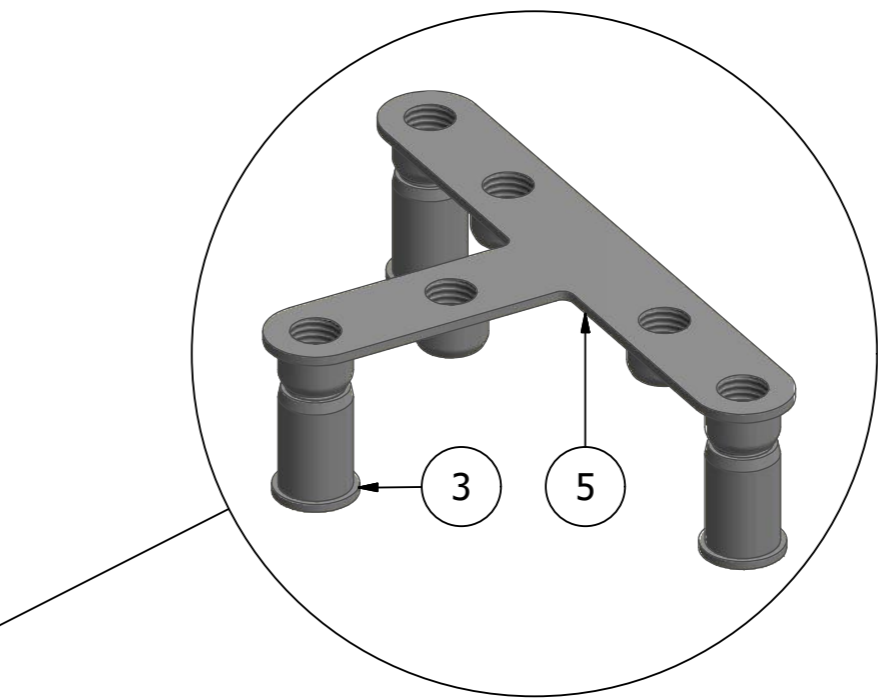

PARTS LIST

ITEM	QTY	ARTICLE	DESCRIPTION
1	4	606 0992 2480 30	b62 FRAME [0992 X 2480MM] HOLES D30
2	1	617 0992 2480 P	b62 PIVOT DOOR d62 [0992 X 2480MM]
3	13	901 2049 0066 PA	MANUAL M24 PIN CONNECTOR D30
4	2	901 28 0331 PA	3 PIN 90° D30 ECO
5	4	901 28 0364 PA	T 6 PIN D30 ECO
6	4	901 2018 0062 ECO	T CONNECTION BASE D30
7	4	901 2025 0132 POM	MANUAL CLAMP CONNECTOR D30 POM
8	2	901 2048 0066 MKII	MANUAL M8 PIN CONNECTOR - MARKII
9	2	901 2049 0066 INOX	1MM M8 PIN CONNECTOR D30
10	2	250 05 50 S	SAM LIGHT [INCL POWER SUPPLY & EU POWER CABLE]
11	2	250 10 02 PA	D30 CELIGHT CONNECTOR

Wijnendalestraat 174
B-8800 Roeselare
+32 (0)51 20 07 50
info@beMatrix.com
Copyright by beMatrix

Drawn by: **XXXX** Date: **XX/XX/XXXX**
Client: **CLIENT**
Project: **BOOTH 04**
Quotation/Order: **KICKOFF START PACK**
Description: **FRONT WALL WITH STORAGE**