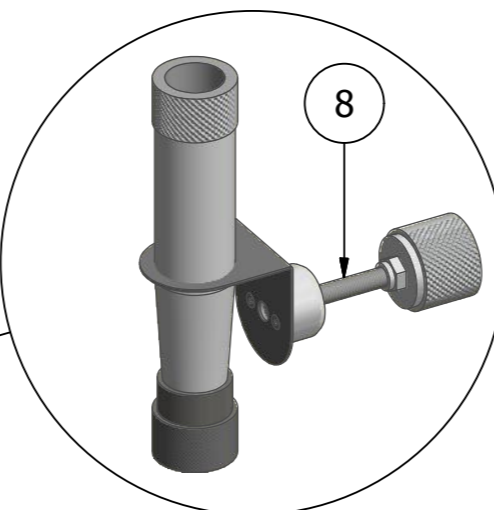

PARTS LIST

ITEM	QTY	ARTICLE	DESCRIPTION
1	4	606 0992 2480 30	b62 FRAME [0992 X 2480MM] HOLES D30
2	1	617 0992 2480 P	b62 PIVOT DOOR d62 [0992 X 2480MM]
3	13	901 2049 0066 PA	MANUAL M24 PIN CONNECTOR D30
4	2	901 28 0331 PA	3 PIN 90° D30 ECO
5	4	901 28 0364 PA	T 6 PIN D30 ECO
6	4	901 2018 0062 ECO	T CONNECTION BASE D30
7	4	901 2025 0132 POM	MANUAL CLAMP CONNECTOR D30 POM
8	2	901 2048 0066 MKII	MANUAL M8 PIN CONNECTOR - MARKII
9	2	901 2049 0066 INOX	1MM M8 PIN CONNECTOR D30
10	2	250 05 50 S	SAM LIGHT [INCL POWER SUPPLY & EU POWER CABLE]
11	2	250 10 02 PA	D30 CELIGHT CONNECTOR

Wijnendalestraat 174
B-8800 Roeselare
+32 (0)51 20 07 50
info@beMatrix.com
Copyright by beMatrix

Drawn by: **XXXX** Date: **XX/XX/XXXX**
Client: **CLIENT**
Project: **BOOTH 04**
Quotation/Order: **KICKOFF START PACK**
Description: **FRONT WALL WITH STORAGE**