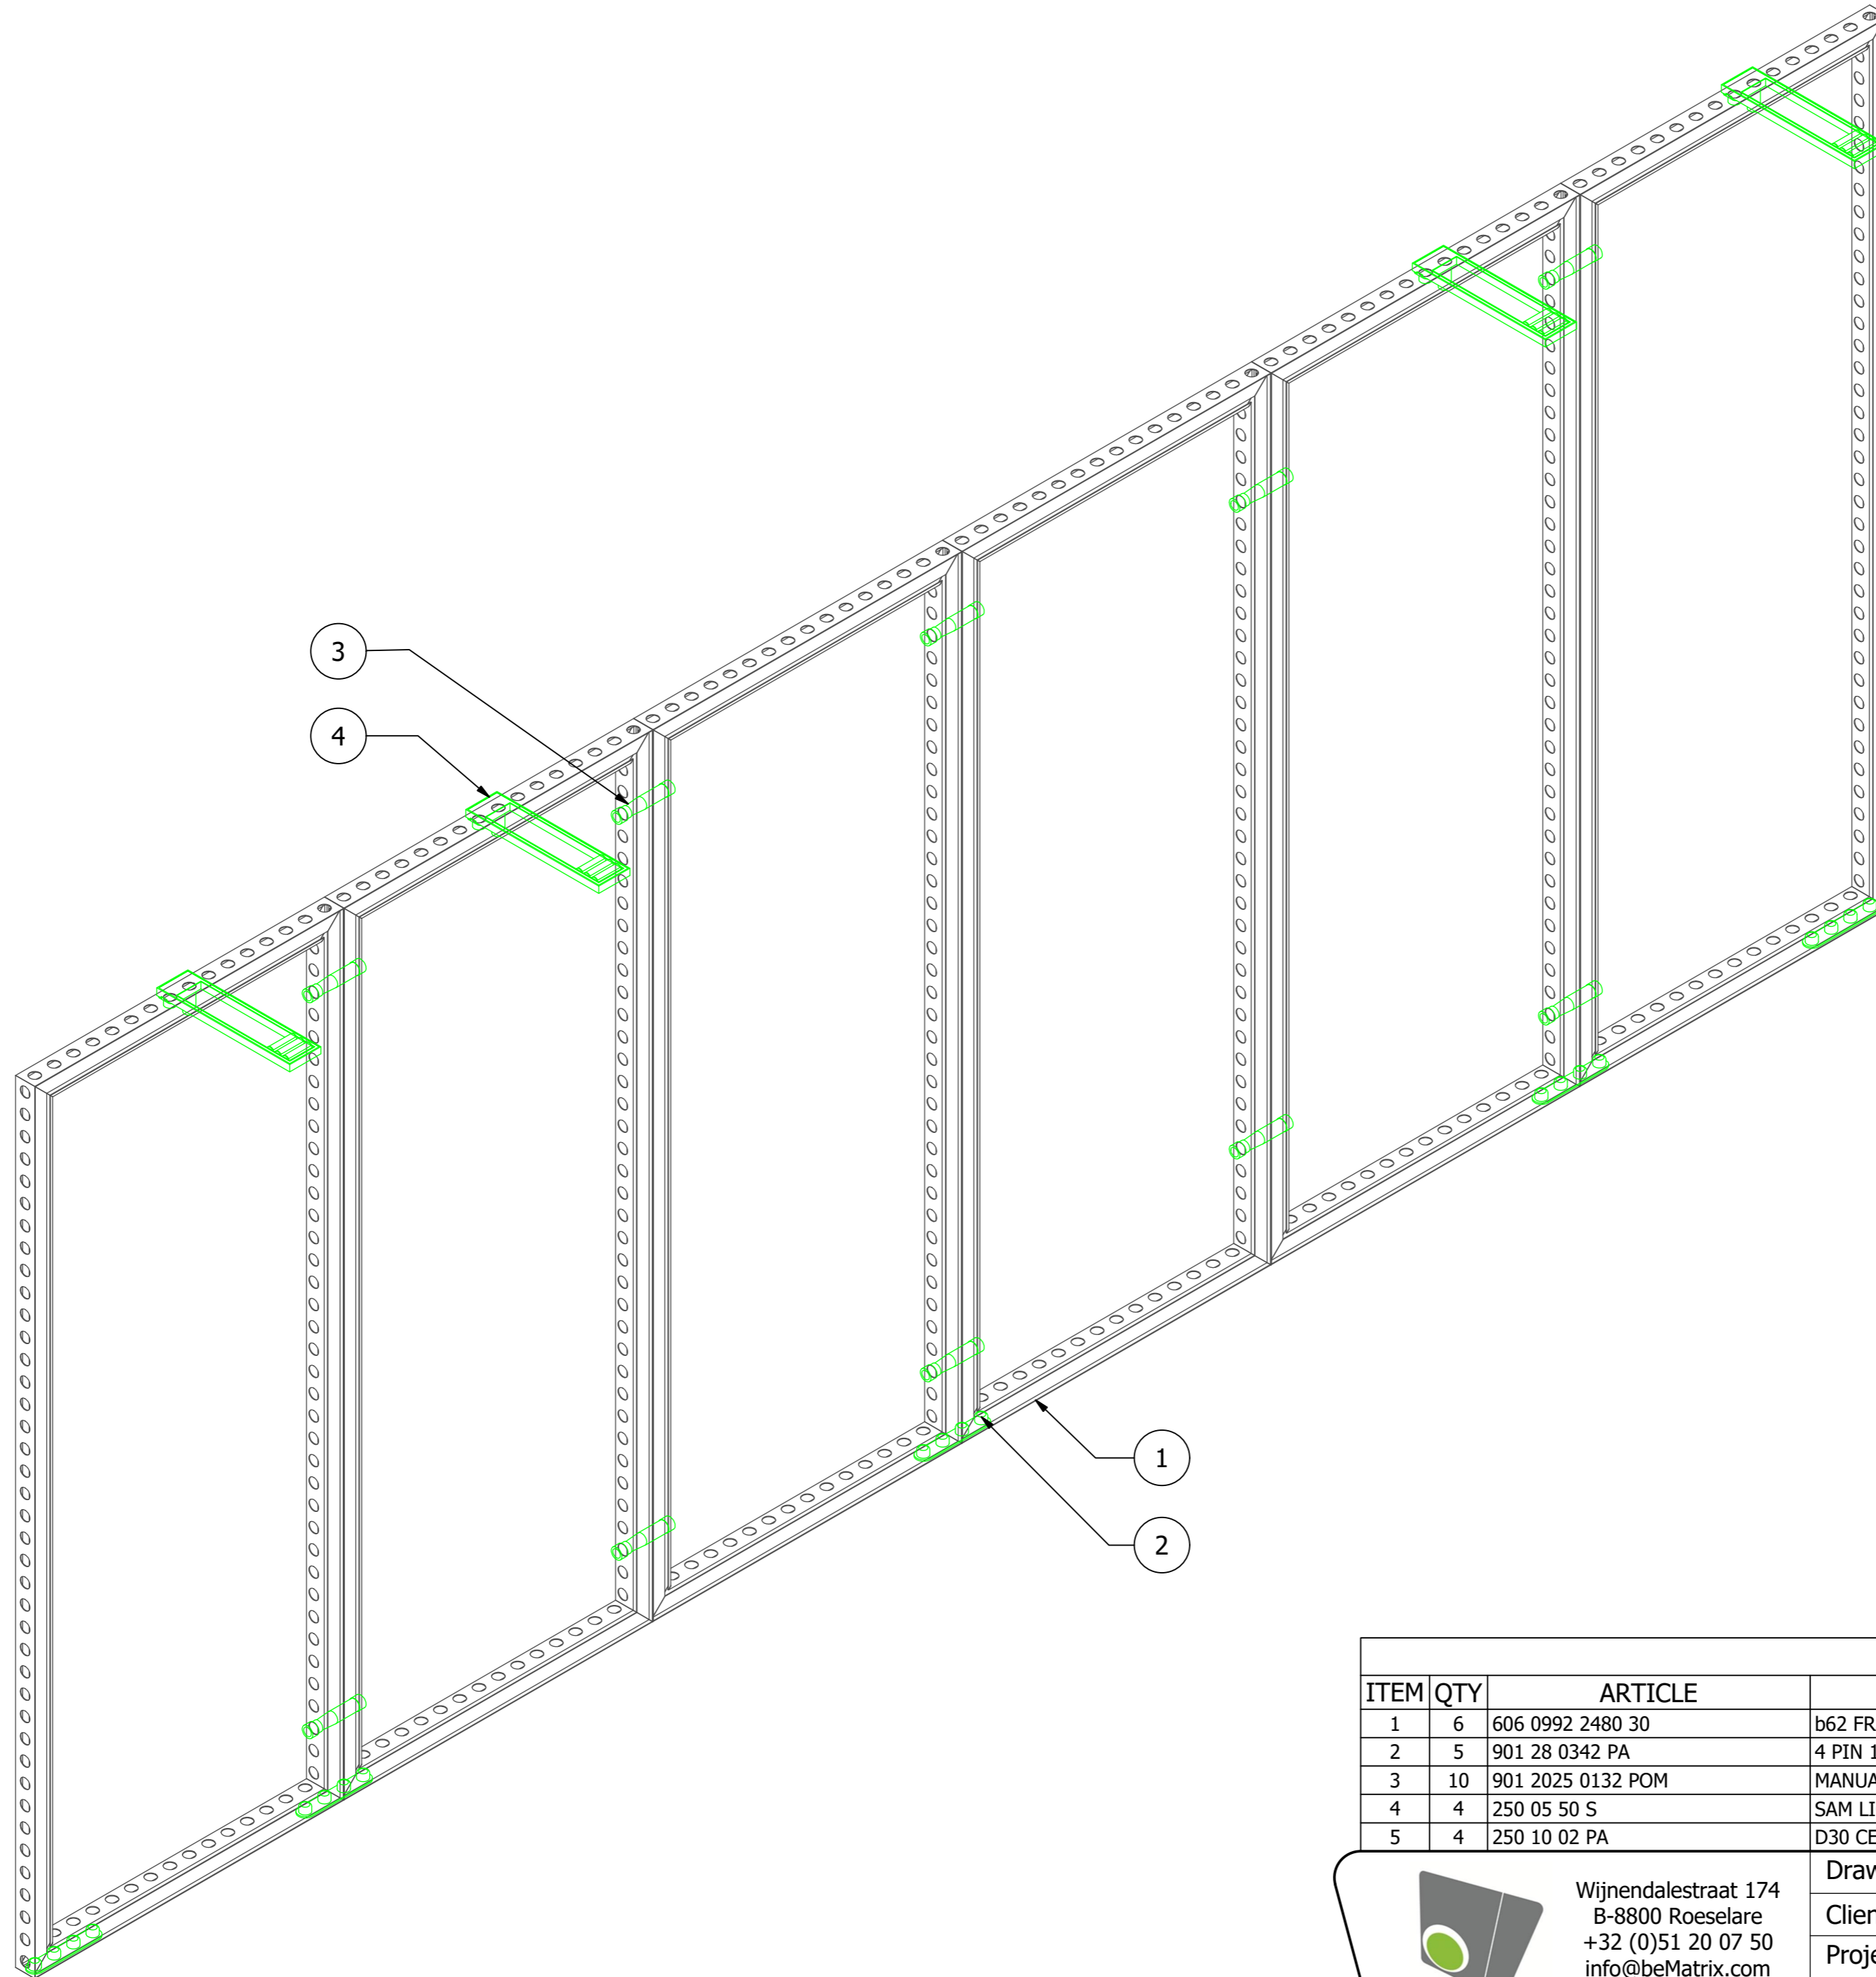

PARTS LIST			
ITEM	QTY	ARTICLE	DESCRIPTION
1	6	606 0992 2480 30	b62 FRAME [0992 X 2480MM] HOLES D30
2	5	901 28 0342 PA	4 PIN 180° D30 ECO
3	10	901 2025 0132 POM	MANUAL CLAMP CONNECTOR D30 POM
4	4	250 05 50 S	SAM LIGHT [INCL POWER SUPPLY & EU POWER CABLE]
5	4	250 10 02 PA	D30 CELIGHT CONNECTOR

Wijnendalestraat 174
B-8800 Roeselare
+32 (0)51 20 07 50
info@beMatrix.com

Copyright by beMatrix

Drawn by:	XXXX	Date:	XX/XX/XXXX
Client:	CLIENT		
Project:	BOOTH 04		
Quotation/Order:	KICKOFF START PACK		
Description:	BACKWALL