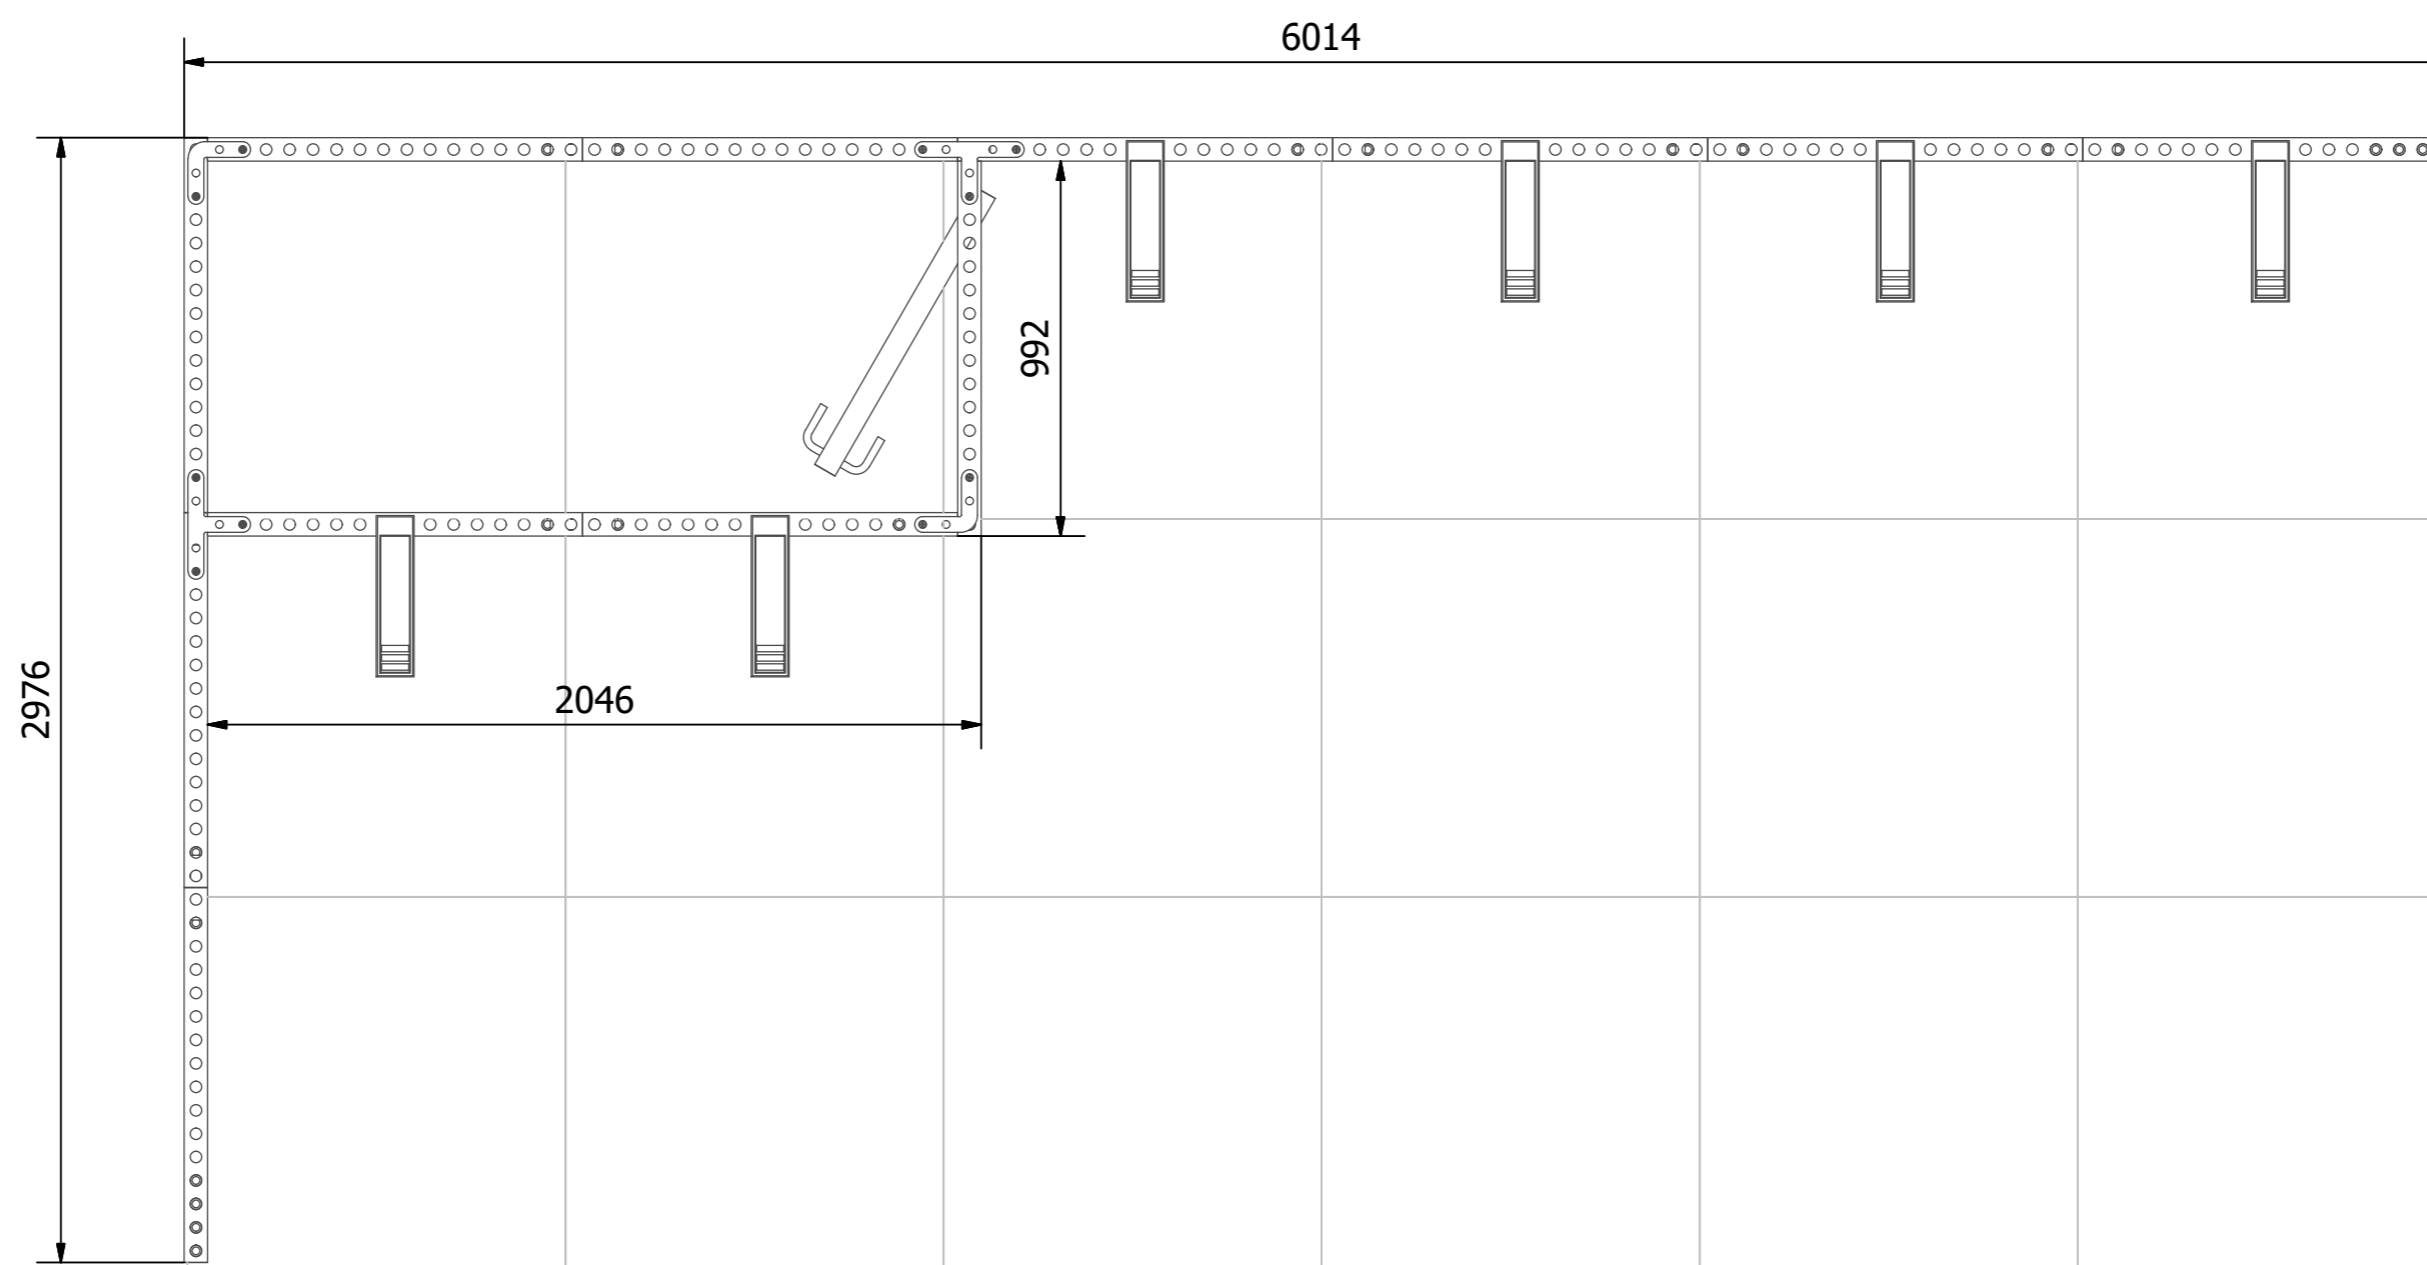

beMatrix

Wijnendalestraat 174
B-8800 Roeselare
+32 (0)51 20 07 50
info@beMatrix.com

Copyright by beMatrix

Drawn by:	XXXX	Date:	XX/XX/XXXX
Client:	CLIENT		
Project:	BOOTH 01		
Quotation/Order:	KICKOFF START PACK		
Description:	Dimensions		2 / 4