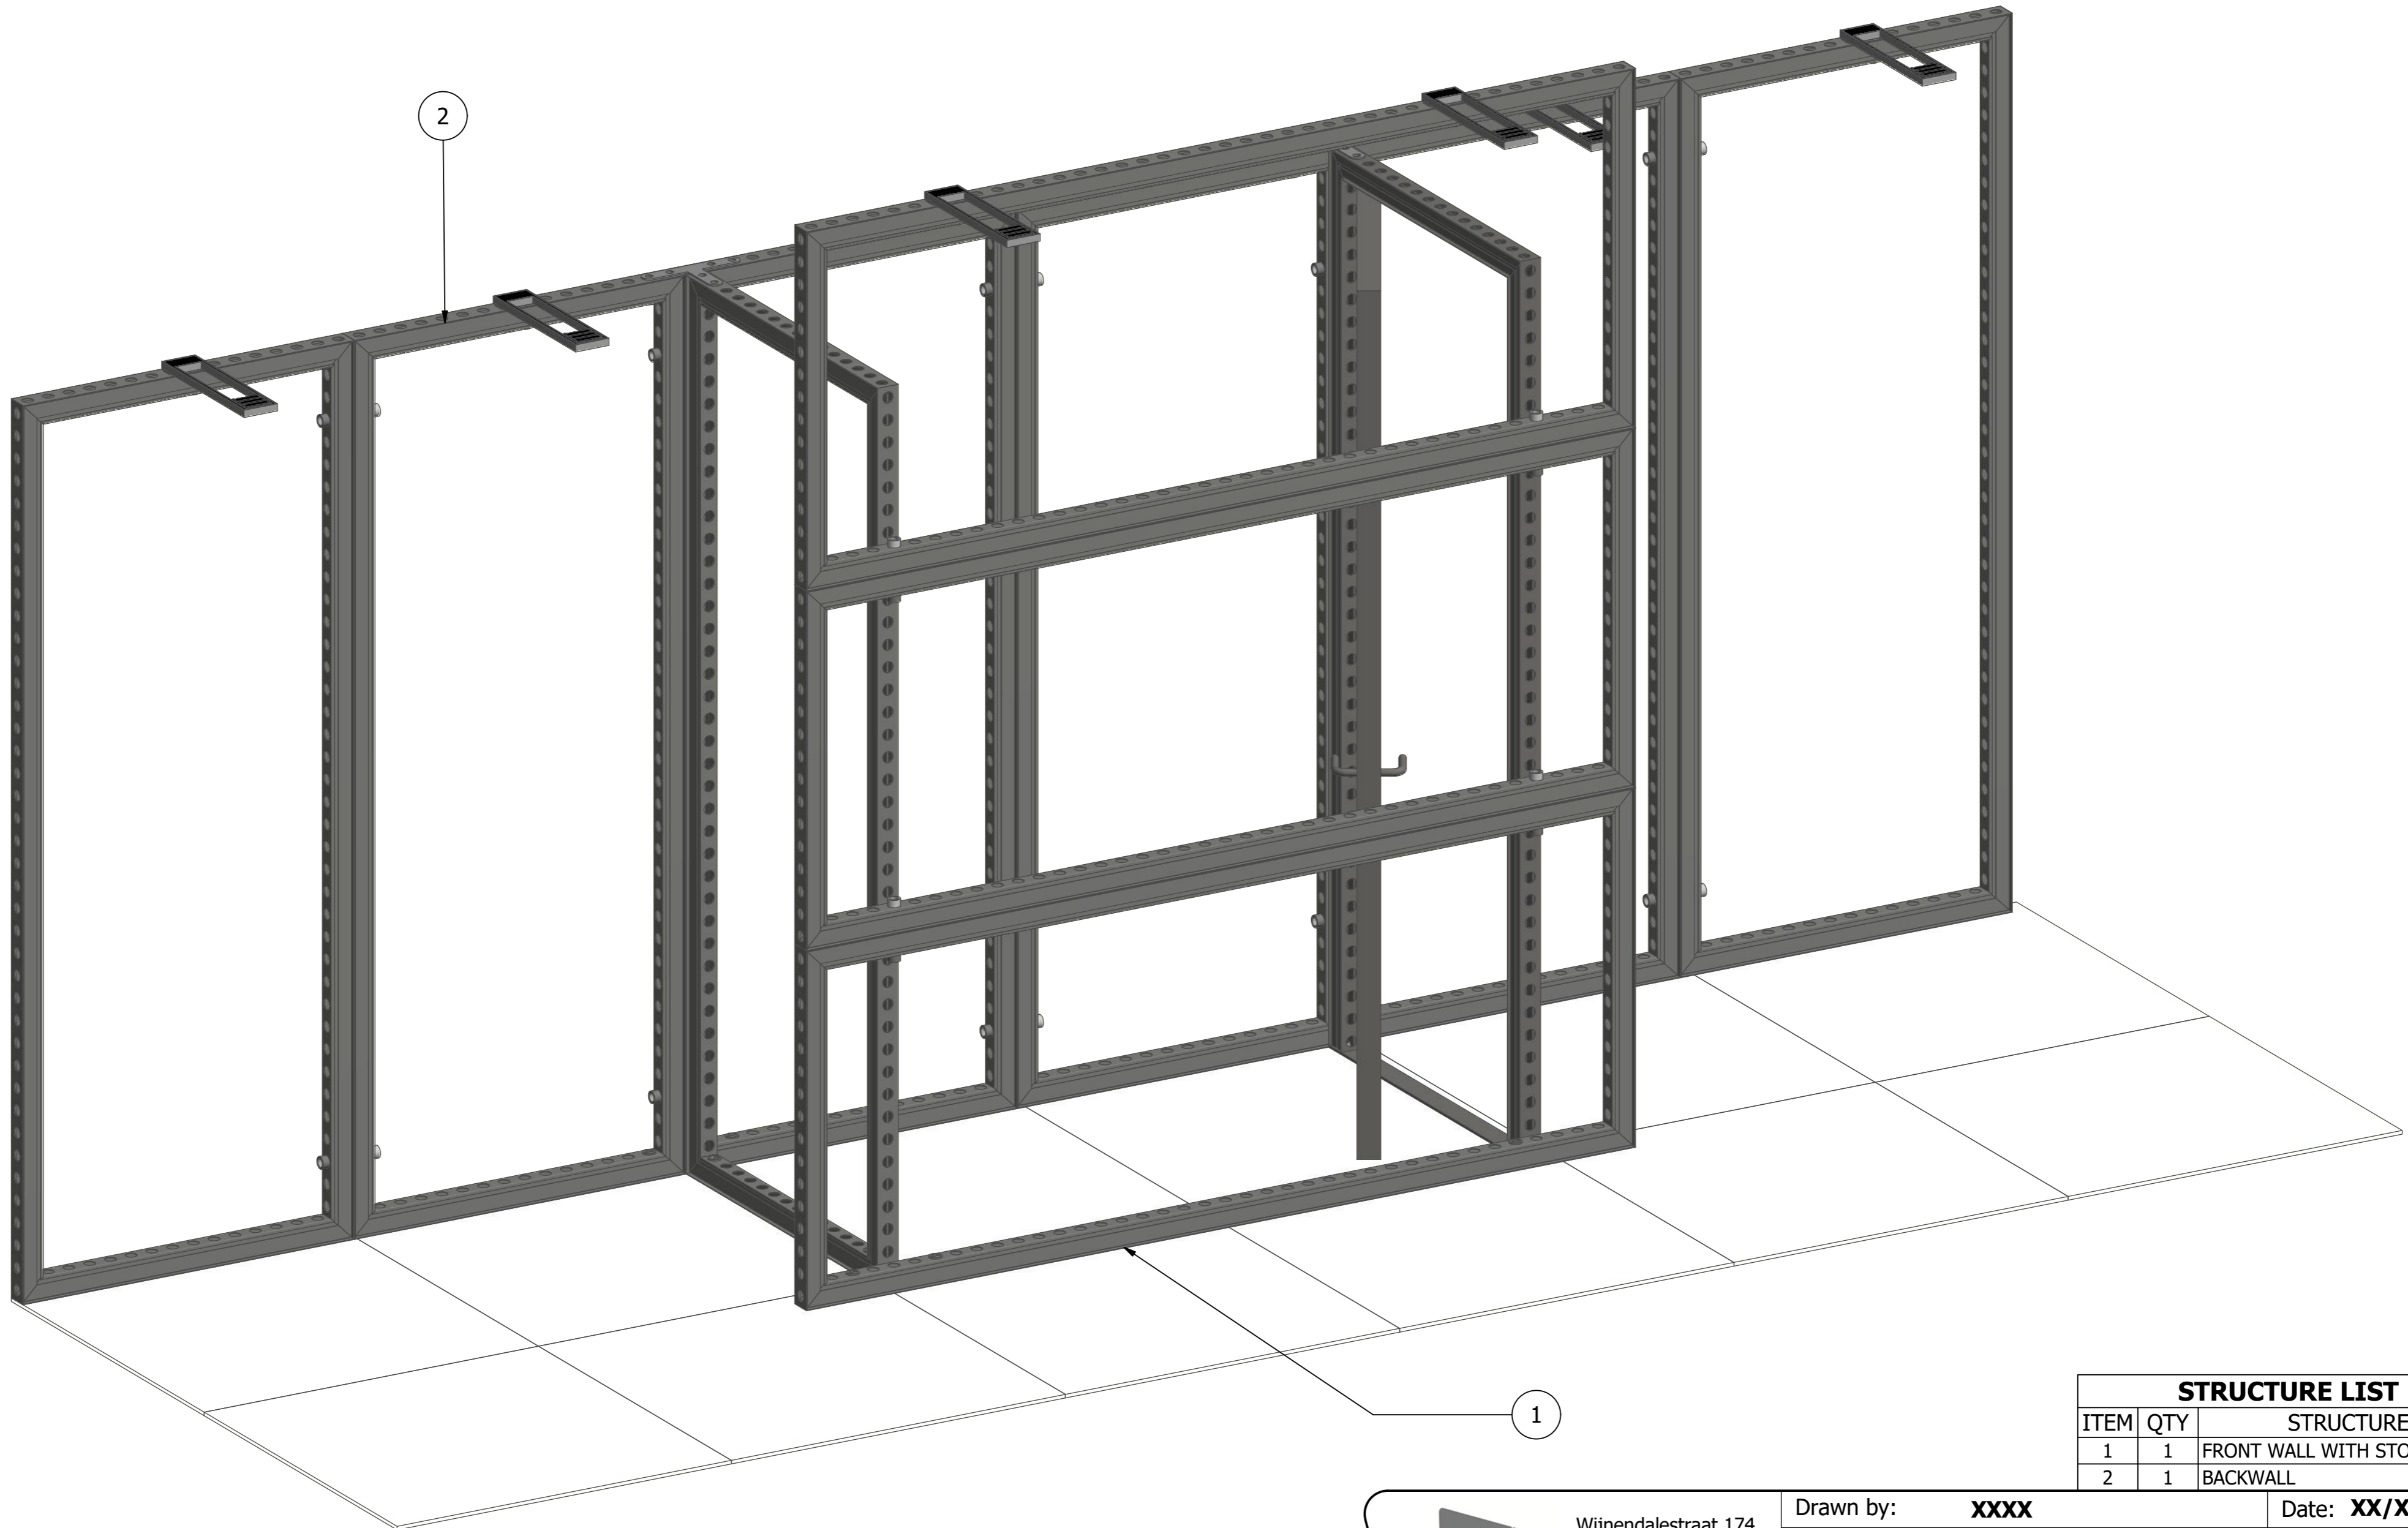

View 3D frame structure

View 3D with infills

STRUCTURE LIST		
ITEM	QTY	STRUCTURE
1	1	FRONT WALL WITH STORAGE
2	1	BACKWALL

Wijnendalestraat 174
B-8800 Roeselare
+32 (0)51 20 07 50
info@beMatrix.com
Copyright by beMatrix

Drawn by:	XXXX	Date:	XX/XX/XXXX
Client:	CLIENT		
Project:	BOOTH 04		
Quotation/Order:	KICKOFF START PACK		
Description:	Overview		1 / 4