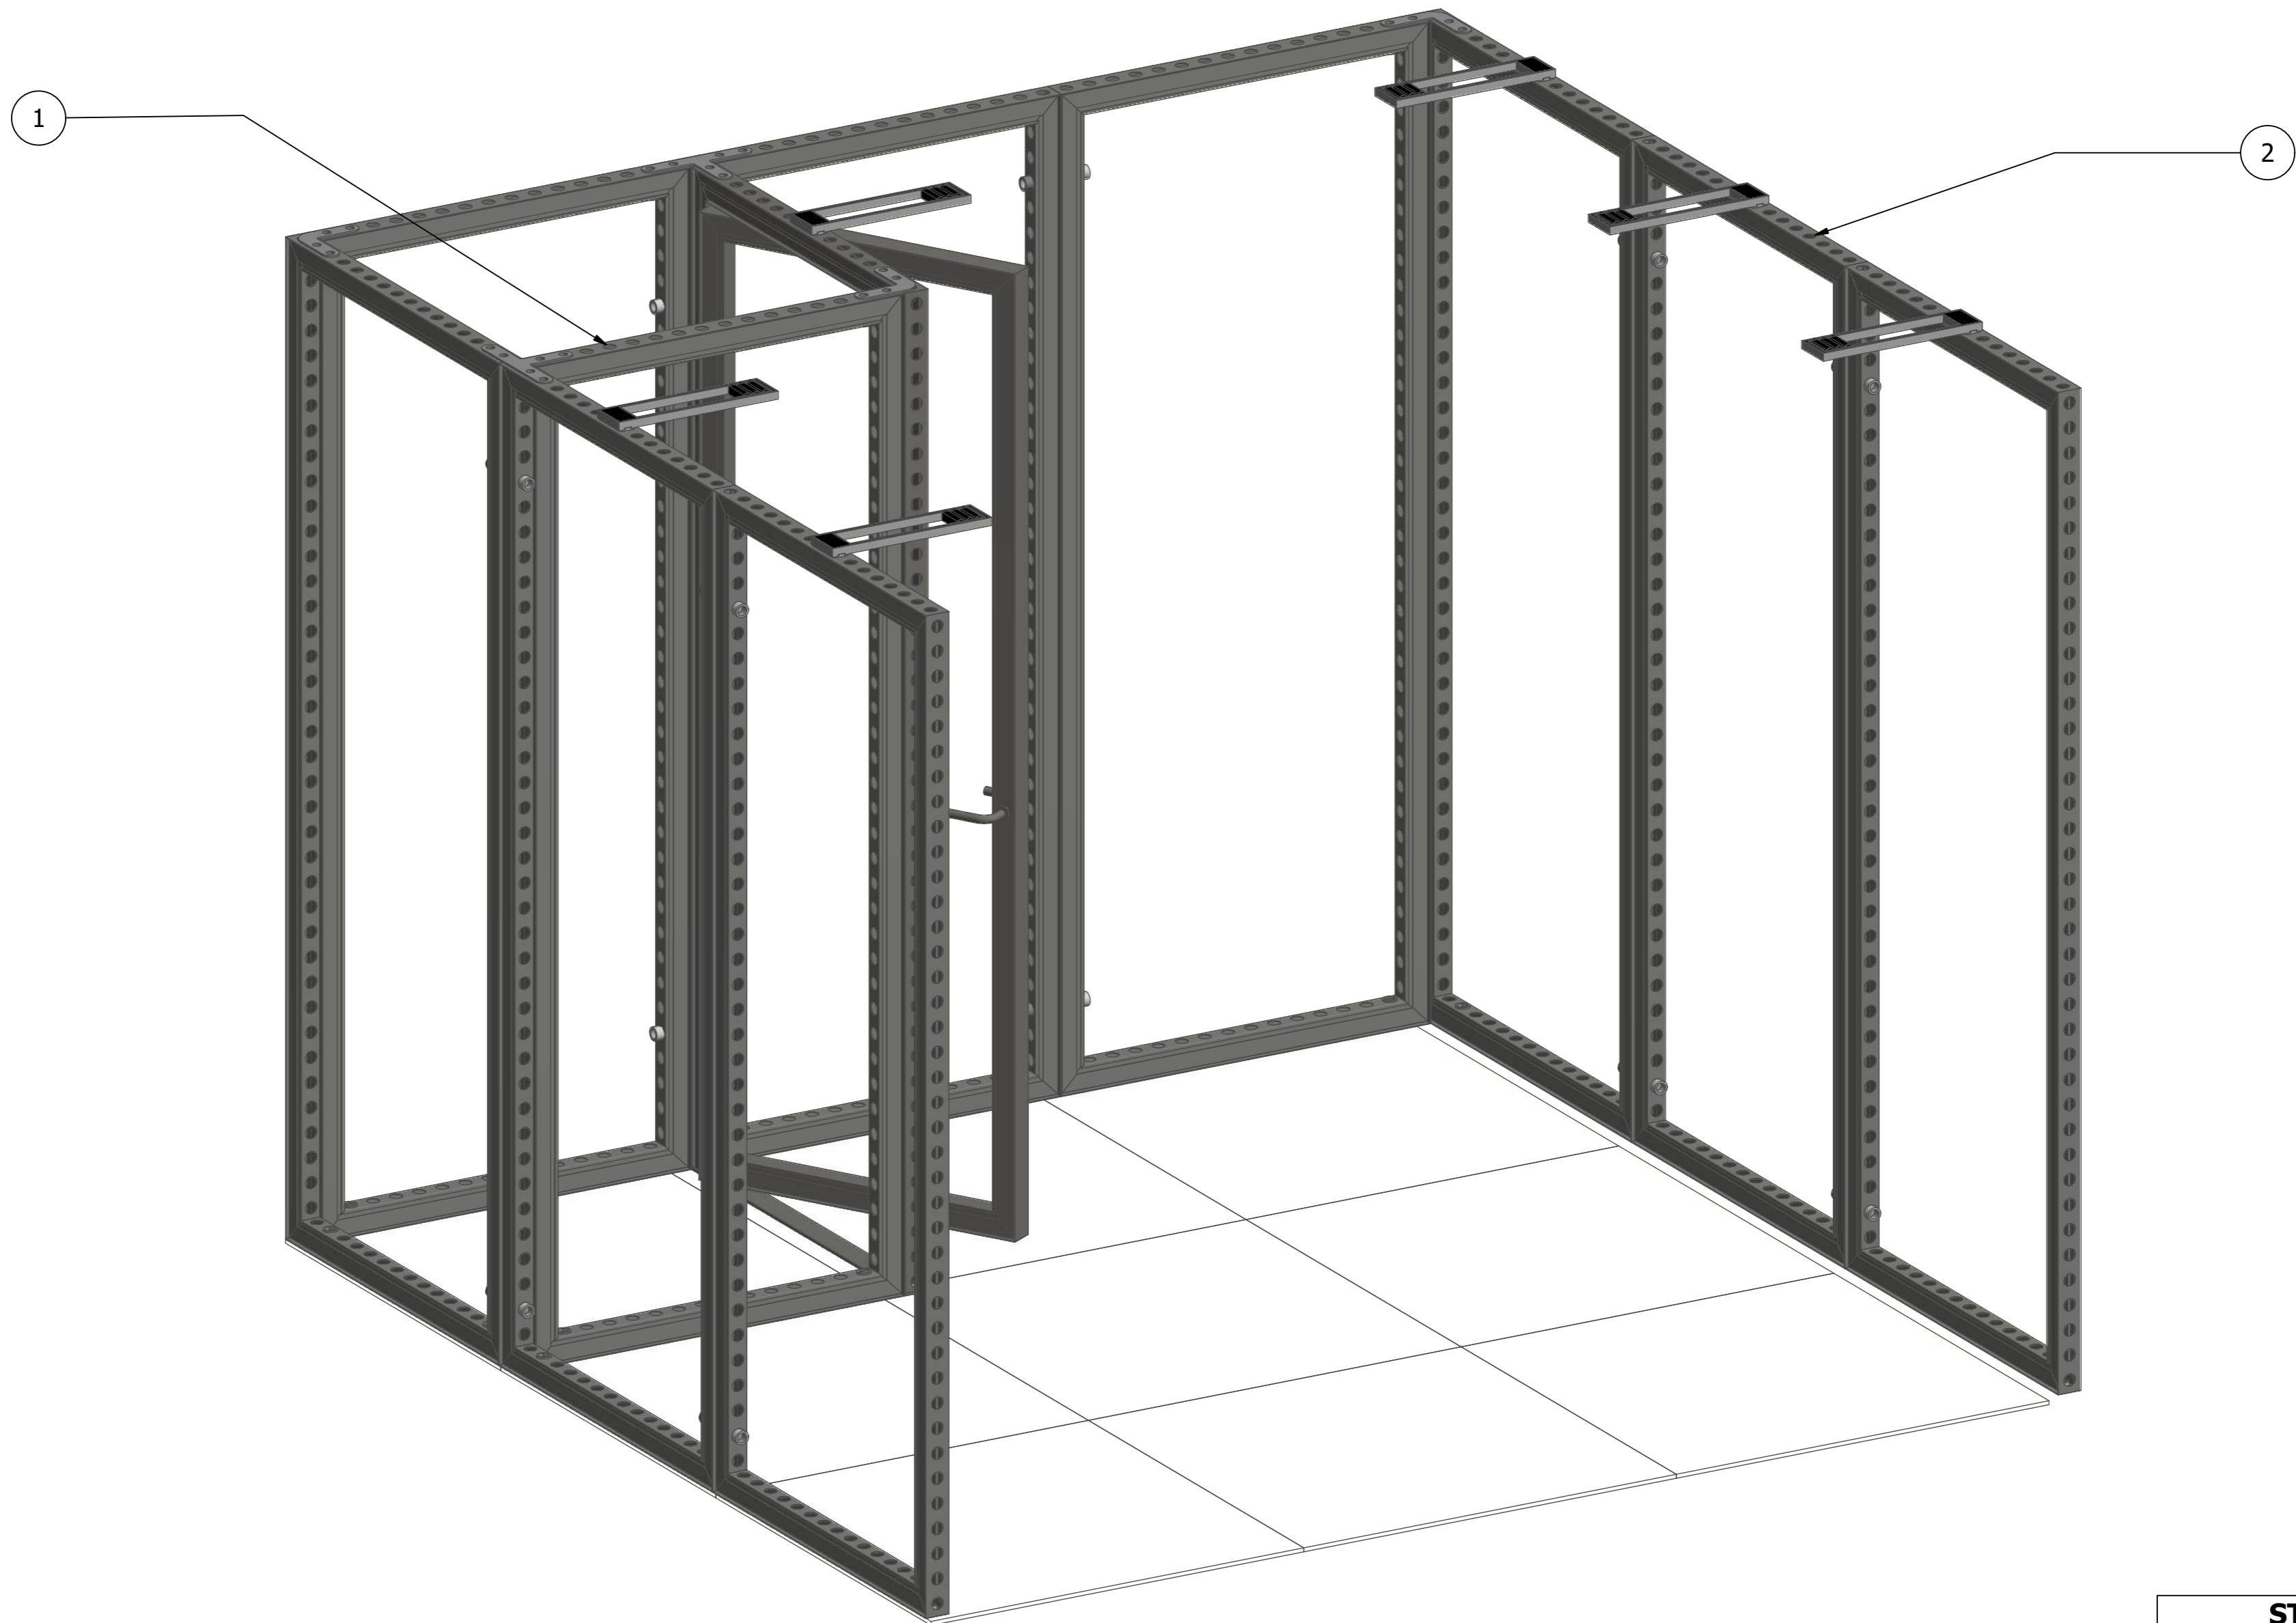

View 3D frame structure

View 3D with infills

STRUCTURE LIST		
ITEM	QTY	STRUCTURE
1	1	STORAGE
2	1	BACKWALL

beMatrix

Wijnendalestraat 174
B-8800 Roeselare
+32 (0)51 20 07 50
info@beMatrix.com

Copyright by beMatrix

Drawn by:	XXXX	Date:	XX/XX/XXXX
Client:	CLIENT		
Project:	BOOTH 02		
Quotation/Order:	KICKOFF START PACK		
Description:	Overview		1 / 4