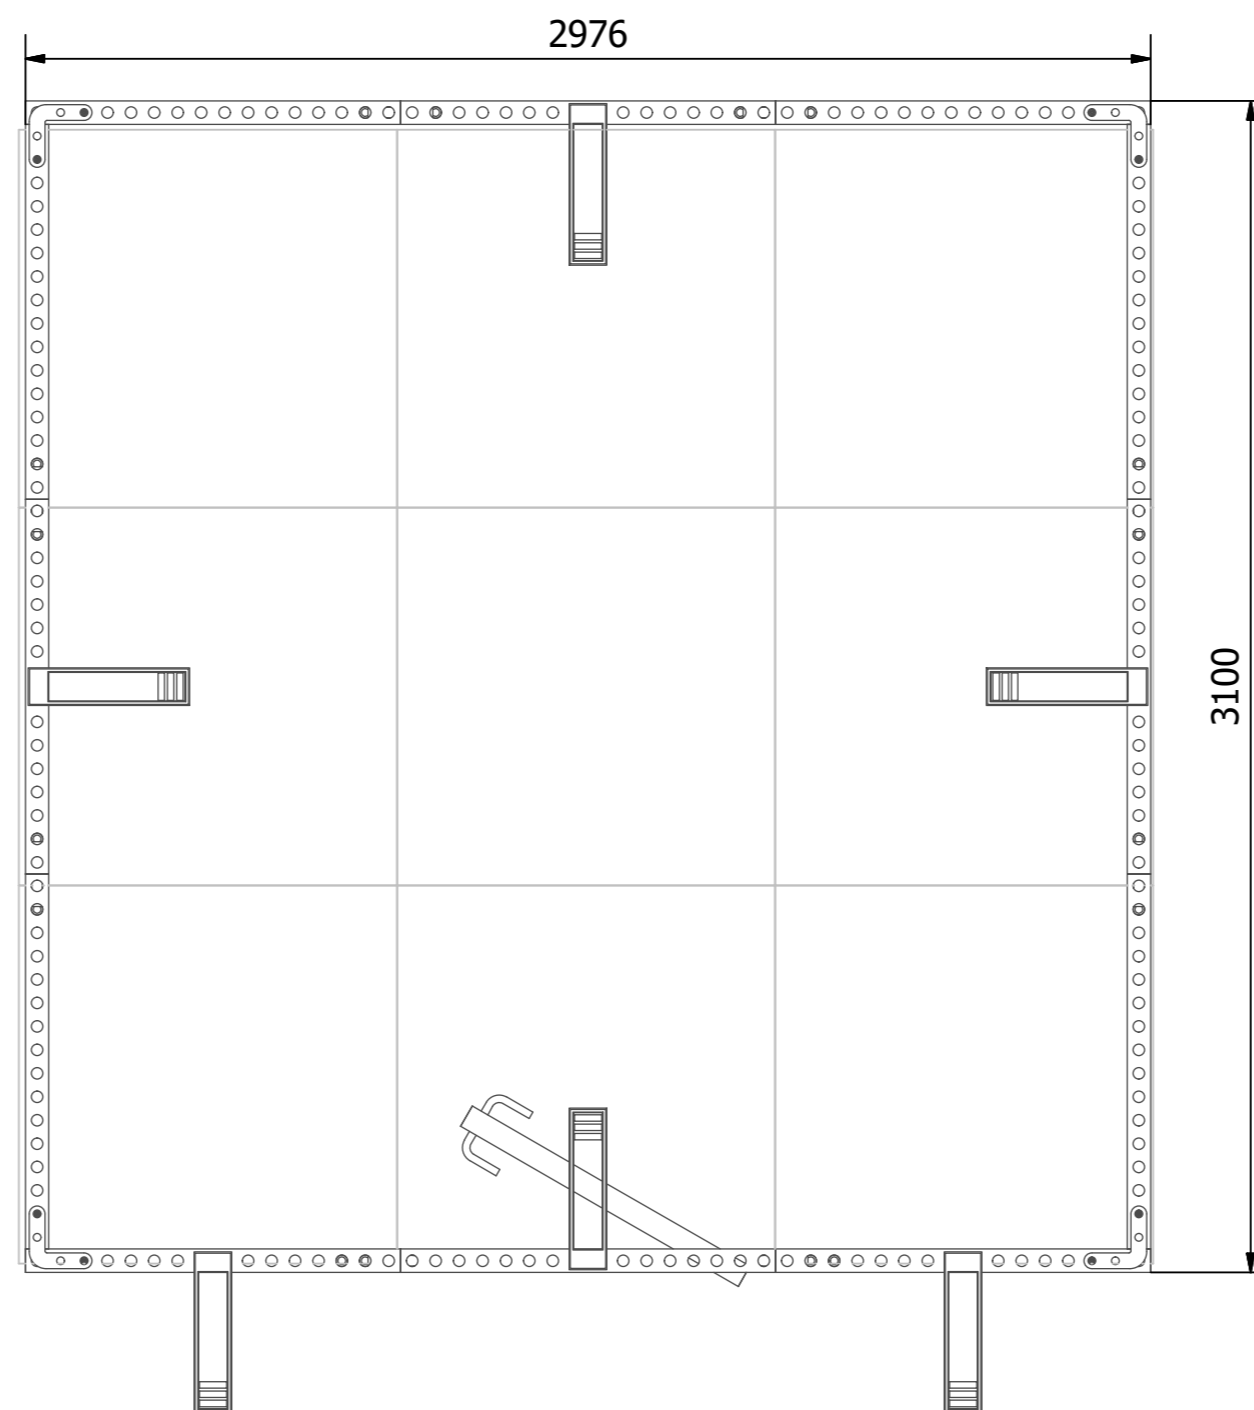

beMatrix

Wijnendalestraat 174
B-8800 Roeselare
+32 (0)51 20 07 50
info@beMatrix.com

Copyright by beMatrix

Drawn by:	XXXX	Date:	XX/XX/XXXX
Client:	CLIENT		
Project:	BOOTH 03		
Quotation/Order:	KICKOFF START PACK		
Description:	Dimensions		2 / 3