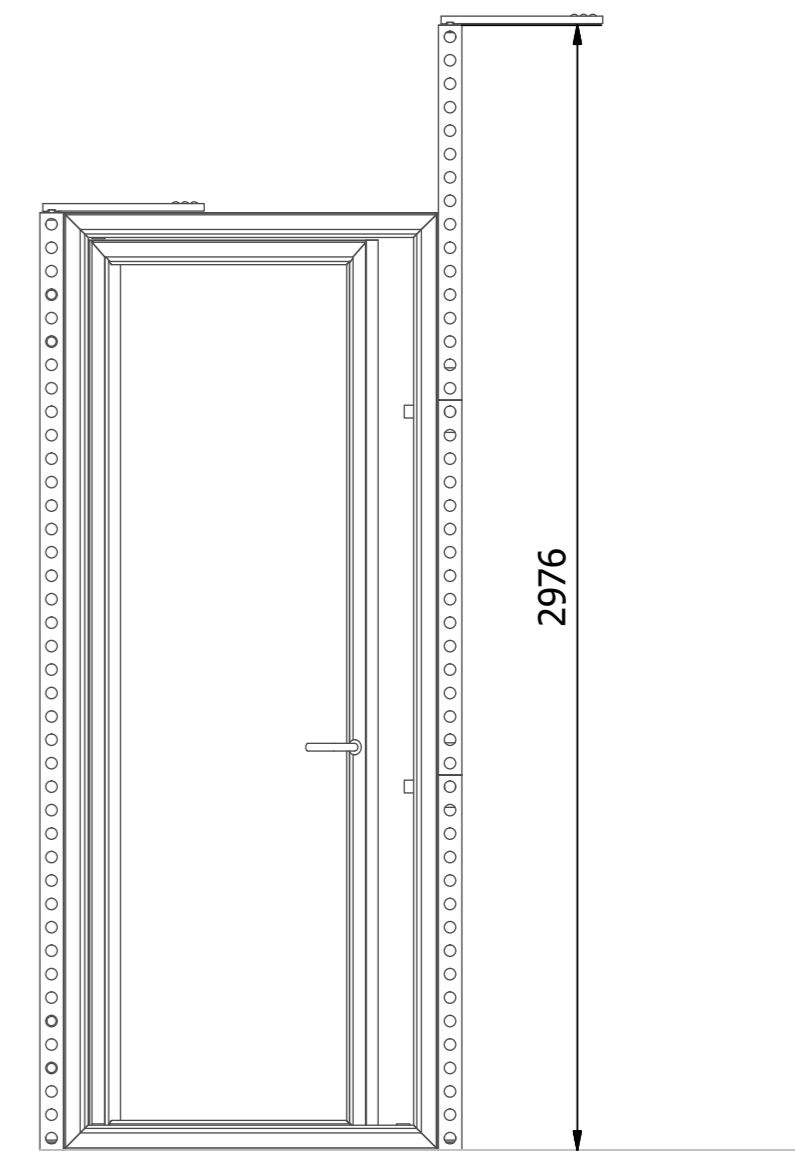

beMatrix

Wijnendalestraat 174
B-8800 Roeselare
+32 (0)51 20 07 50
info@beMatrix.com

Copyright by beMatrix

Drawn by:	XXXX	Date:	XX/XX/XXXX
Client:	CLIENT		
Project:	BOOTH 04		
Quotation/Order:	KICKOFF START PACK		
Description:	Dimensions		2 / 4