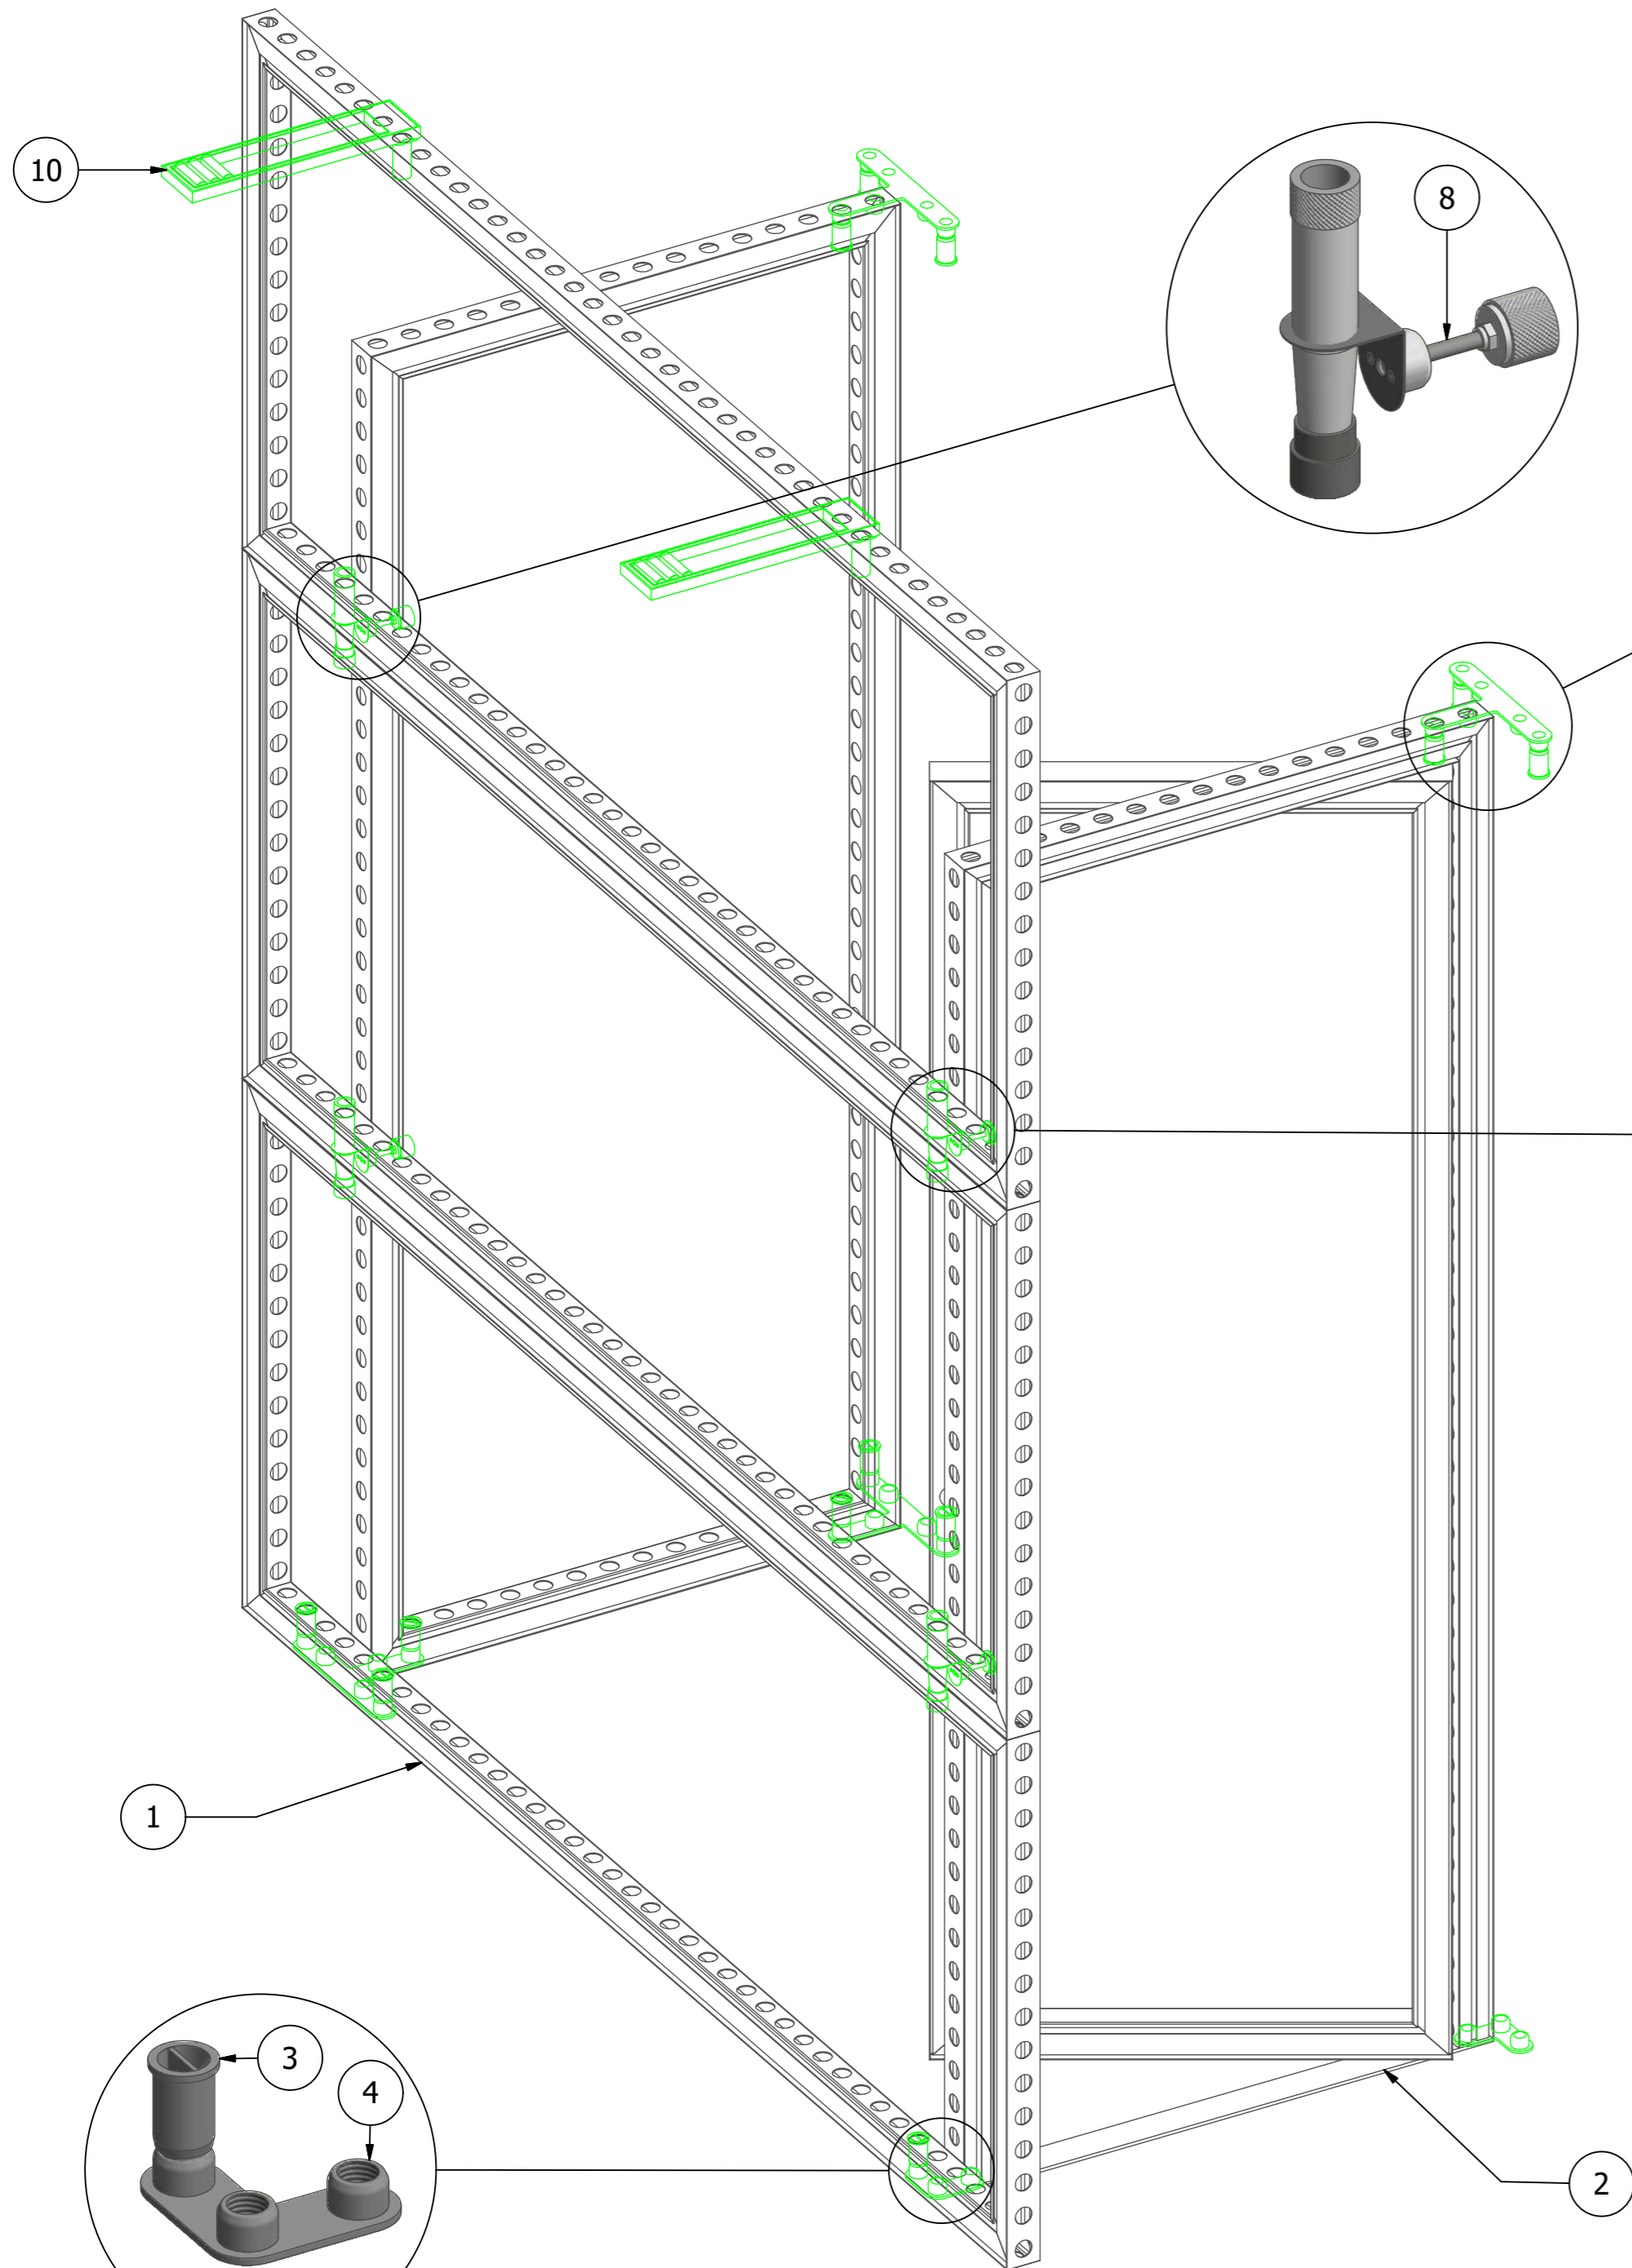

PARTS LIST

ITEM	QTY	ARTICLE	DESCRIPTION
1	4	606 0992 2480 30	b62 FRAME [0992 X 2480MM] HOLES D30
2	1	617 0992 2480 P	b62 PIVOT DOOR d62 [0992 X 2480MM]
3	13	901 2049 0066 PA	MANUAL M24 PIN CONNECTOR D30
4	2	901 28 0331 PA	3 PIN 90° D30 ECO
5	4	901 28 0364 PA	T 6 PIN D30 ECO
6	4	901 2018 0062 ECO	T CONNECTION BASE D30
7	4	901 2025 0132 POM	MANUAL CLAMP CONNECTOR D30 POM
8	2	901 2048 0066 MKII	MANUAL M8 PIN CONNECTOR - MARKII
9	2	901 2049 0066 INOX	1MM M8 PIN CONNECTOR D30
10	2	250 05 50 S	SAM LIGHT [INCL POWER SUPPLY & EU POWER CABLE]
11	2	250 10 02 PA	D30 CELIGHT CONNECTOR

Wijnendalestraat 174
B-8800 Roeselare
+32 (0)51 20 07 50
info@beMatrix.com
Copyright by beMatrix

Drawn by: **XXXX** Date: **XX/XX/XXXX**
Client: **CLIENT**
Project: **BOOTH 04**
Quotation/Order: **KICKOFF START PACK**
Description: **FRONT WALL WITH STORAGE**