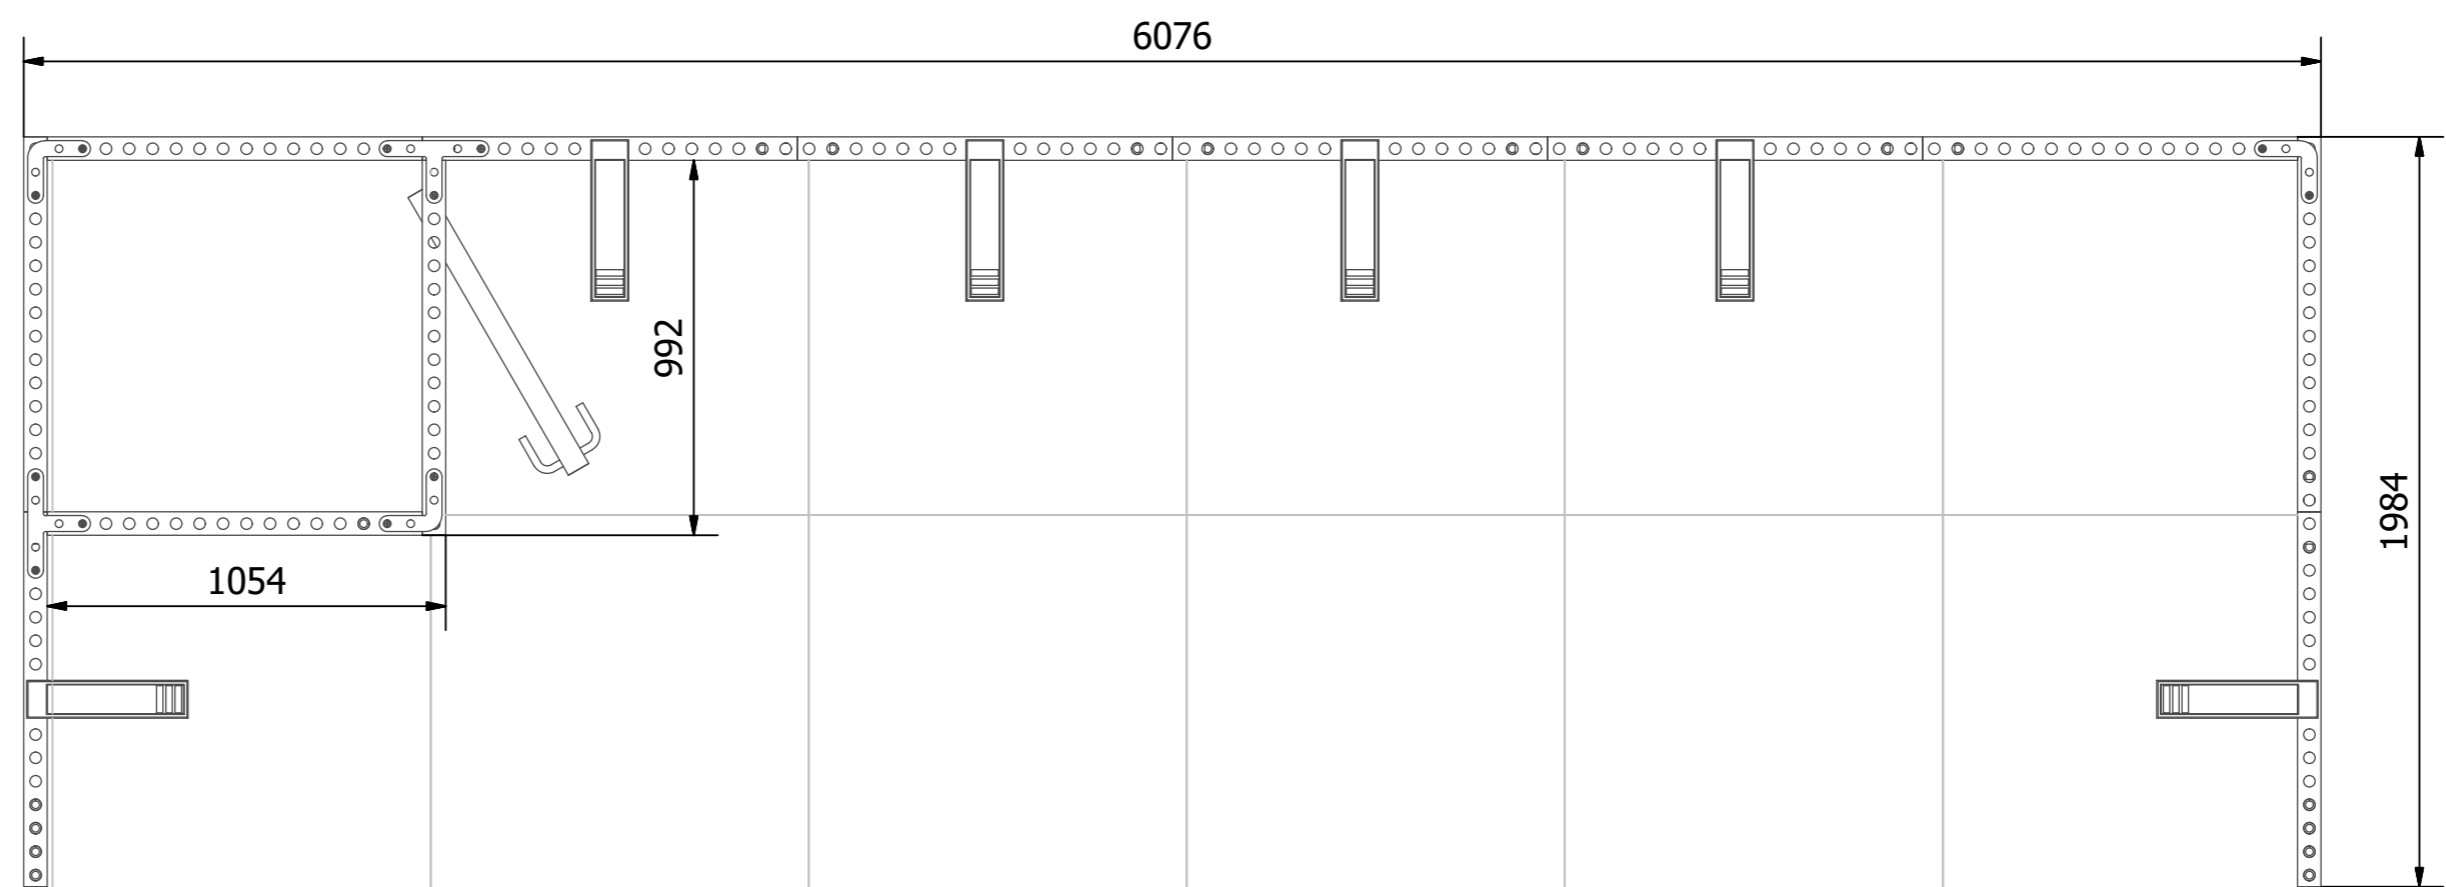

beMatrix

Wijnendalestraat 174
B-8800 Roeselare
+32 (0)51 20 07 50
info@beMatrix.com

Copyright by beMatrix

Drawn by:	XXXX	Date:	XX/XX/XXXX
Client:	CLIENT		
Project:	BOOTH 05		
Quotation/Order:	KICKOFF START PACK		
Description:	Dimensions		2 / 4