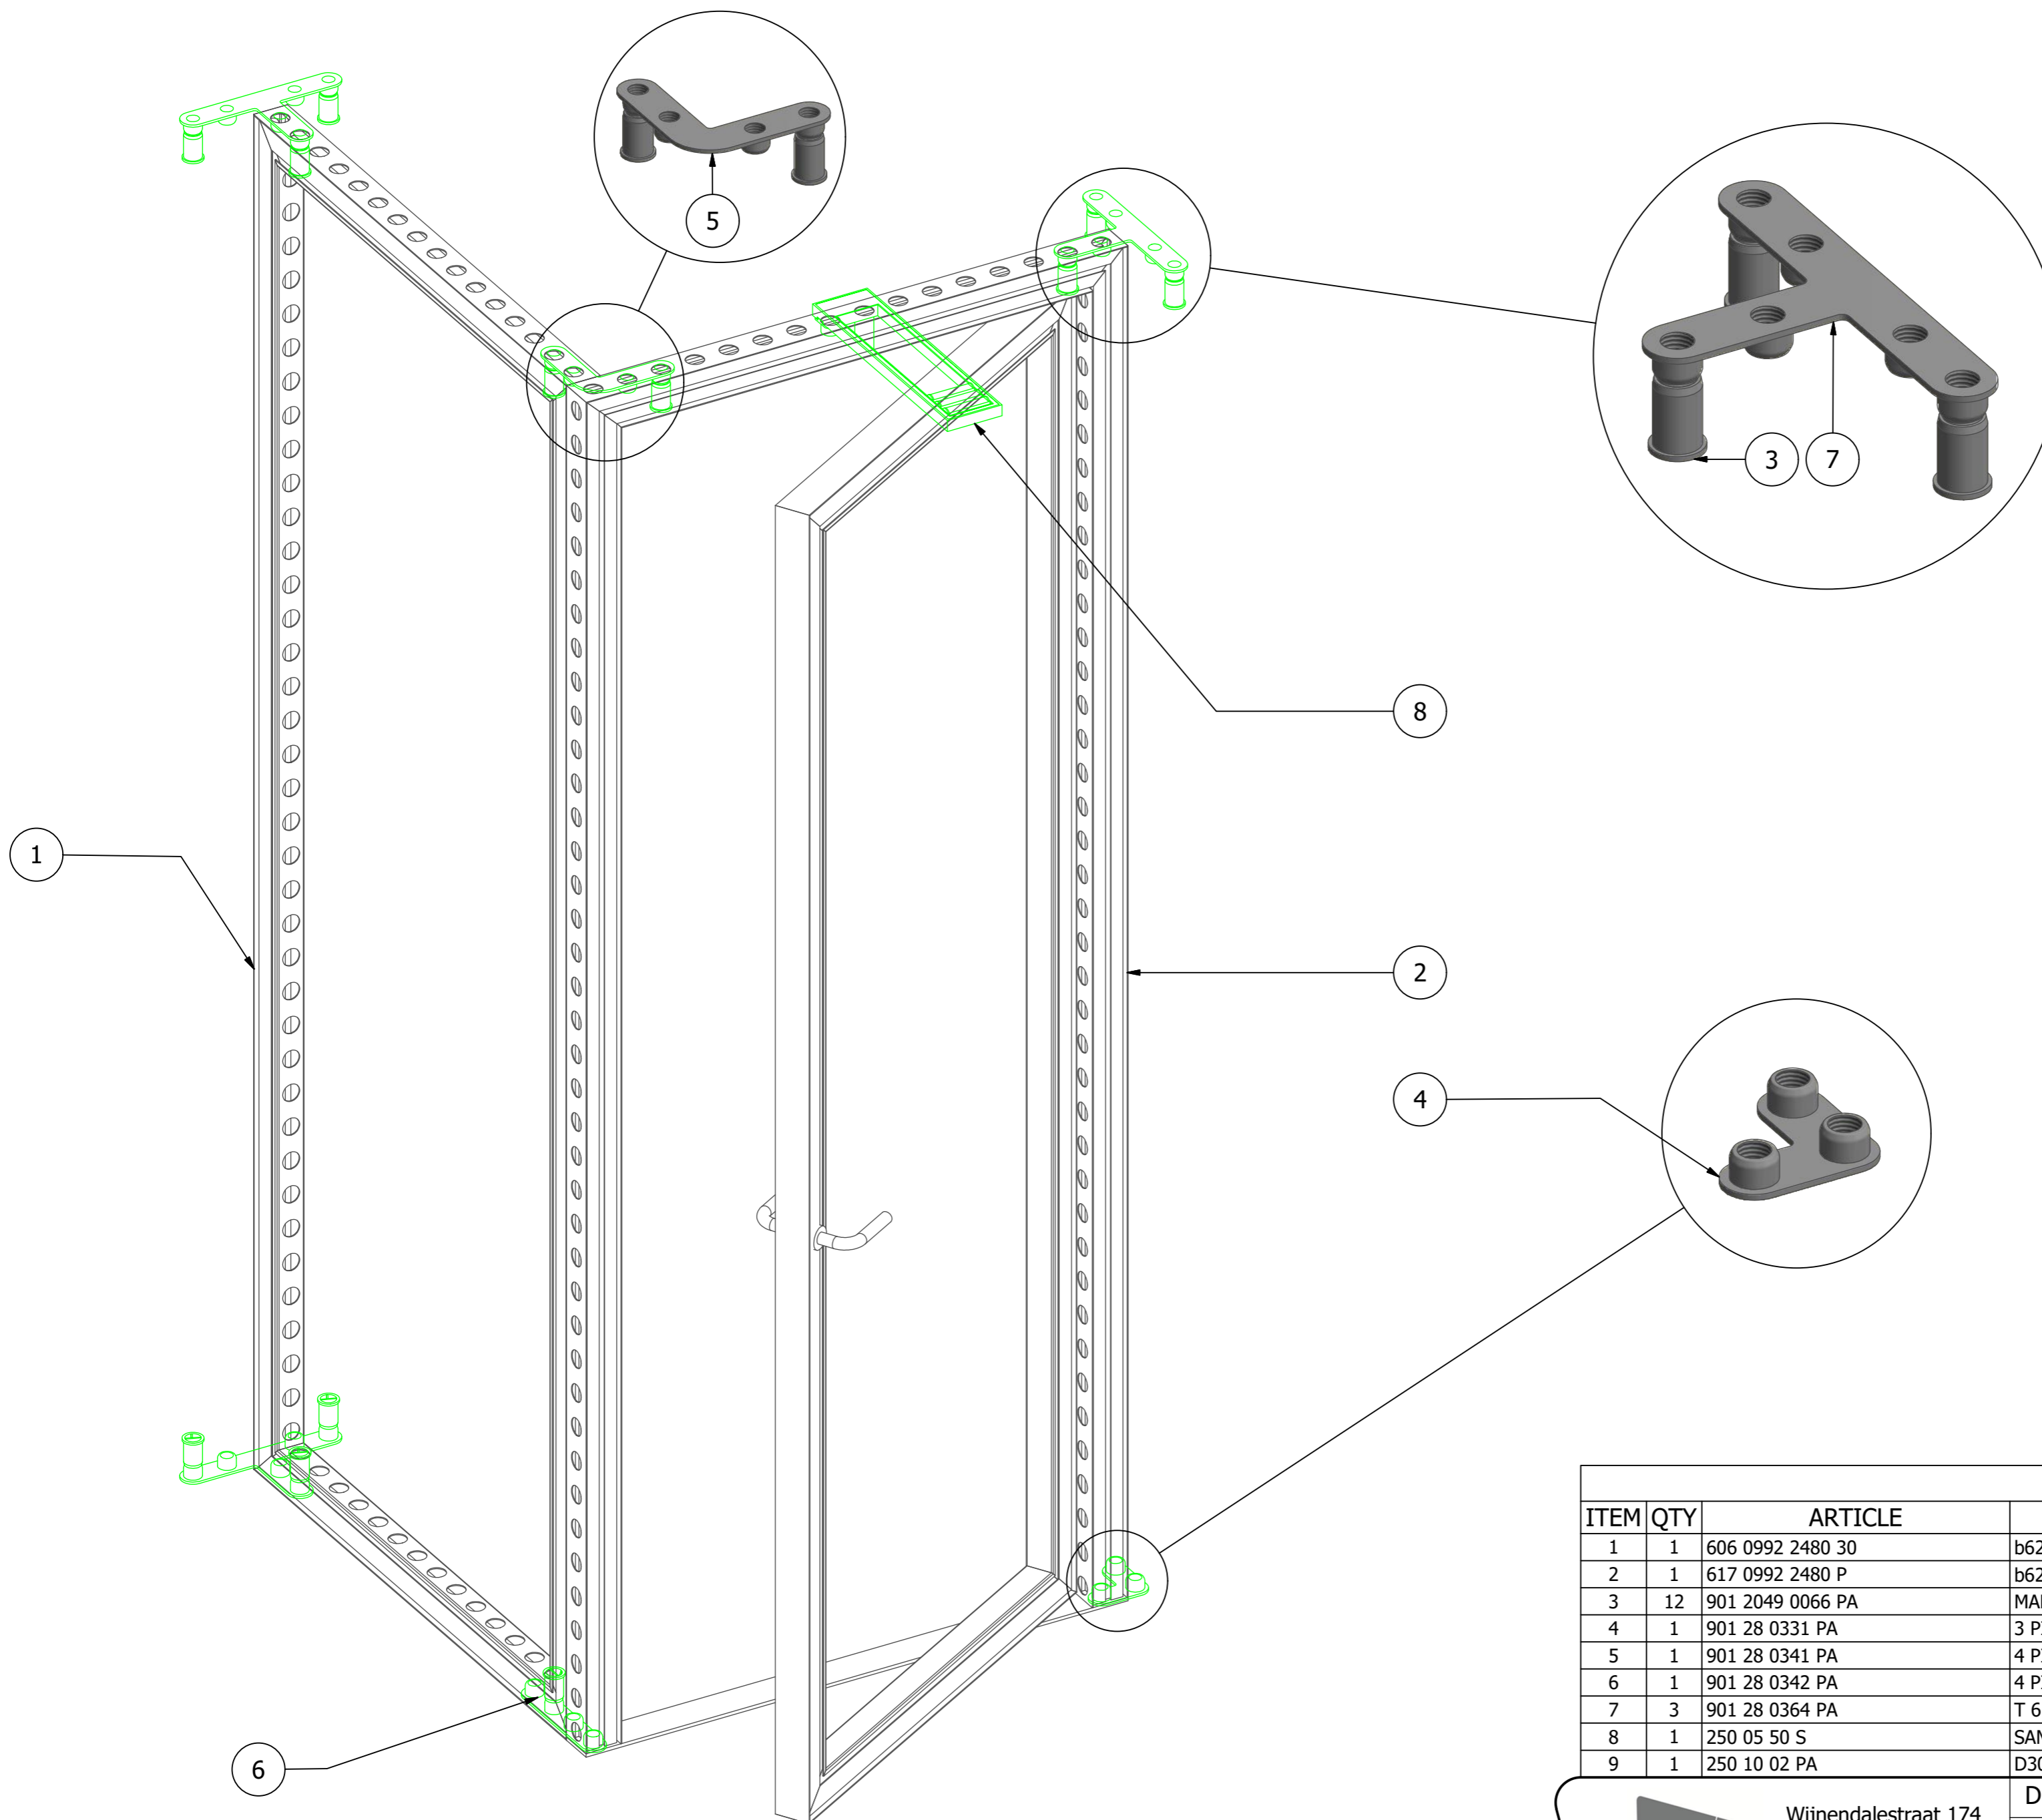

PARTS LIST			
ITEM	QTY	ARTICLE	DESCRIPTION
1	1	606 0992 2480 30	b62 FRAME [0992 X 2480MM] HOLES D30
2	1	617 0992 2480 P	b62 PIVOT DOOR d62 [0992 X 2480MM]
3	12	901 2049 0066 PA	MANUAL M24 PIN CONNECTOR D30
4	1	901 28 0331 PA	3 PIN 90° D30 ECO
5	1	901 28 0341 PA	4 PIN 90° D30 ECO
6	1	901 28 0342 PA	4 PIN 180° D30 ECO
7	3	901 28 0364 PA	T 6 PIN D30 ECO
8	1	250 05 50 S	SAM LIGHT [INCL POWER SUPPLY & EU POWER CABLE]
9	1	250 10 02 PA	D30 CELIGHT CONNECTOR

Wijnendalestraat 174
B-8800 Roeselare
+32 (0)51 20 07 50
info@beMatrix.com

Copyright by beMatrix

Drawn by:	XXXX	Date:	XX/XX/XXXX
Client:	CLIENT		
Project:	BOOTH 02		
Quotation/Order:	KICKOFF START PACK		
Description:	STORAGE