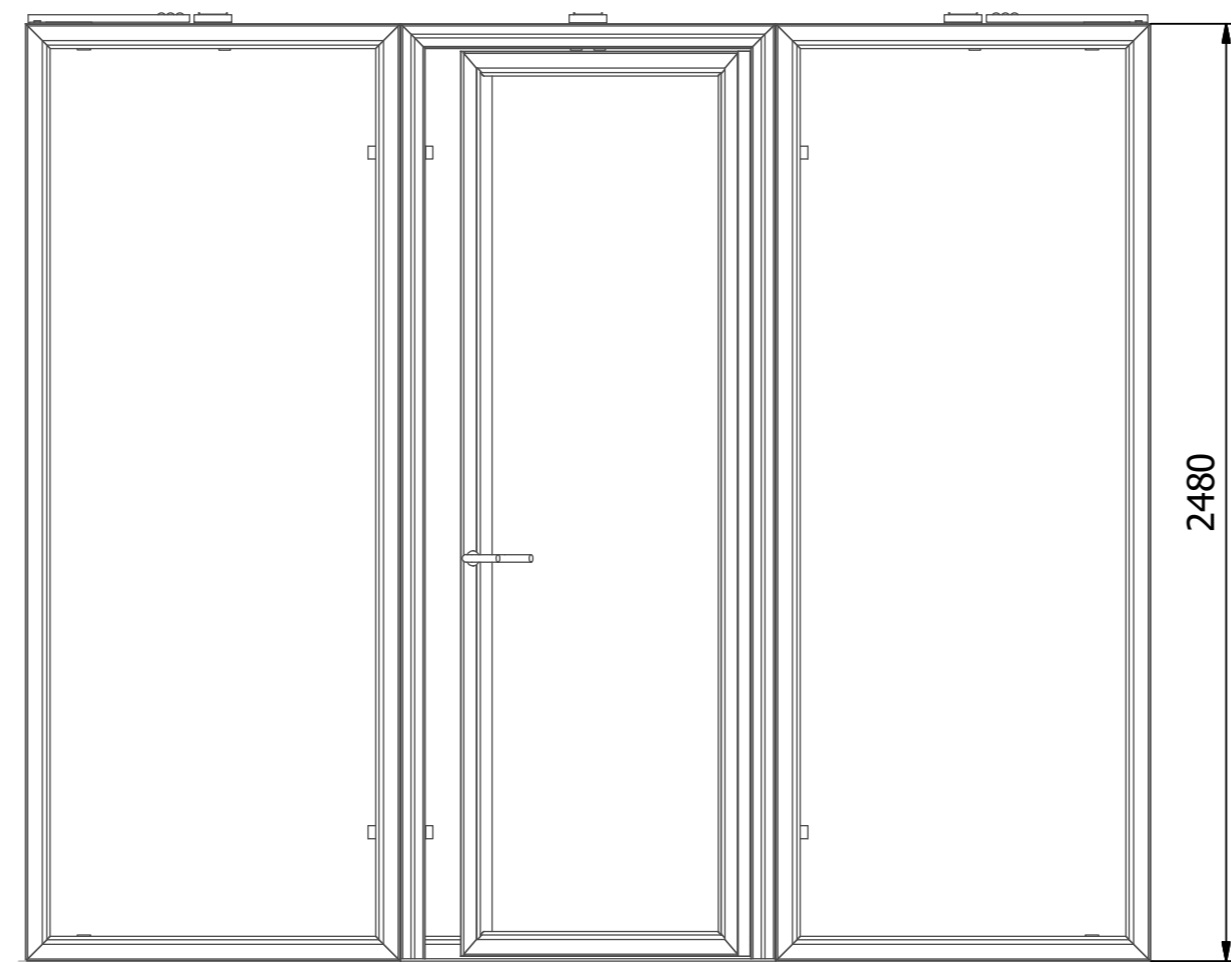

View 3D frame structure

View 3D with infills

beMatrix

Wijnendalestraat 174
B-8800 Roeselare
+32 (0)51 20 07 50
info@beMatrix.com

Copyright by beMatrix

| | | | |
|------------------|---------------------------|-------|-------------------|
| Drawn by: | XXXX | Date: | XX/XX/XXXX |
| Client: | CLIENT | | |
| Project: | BOOTH 03 | | |
| Quotation/Order: | KICKOFF START PACK | | |
| Description: | Overview | | 1 / 3 |