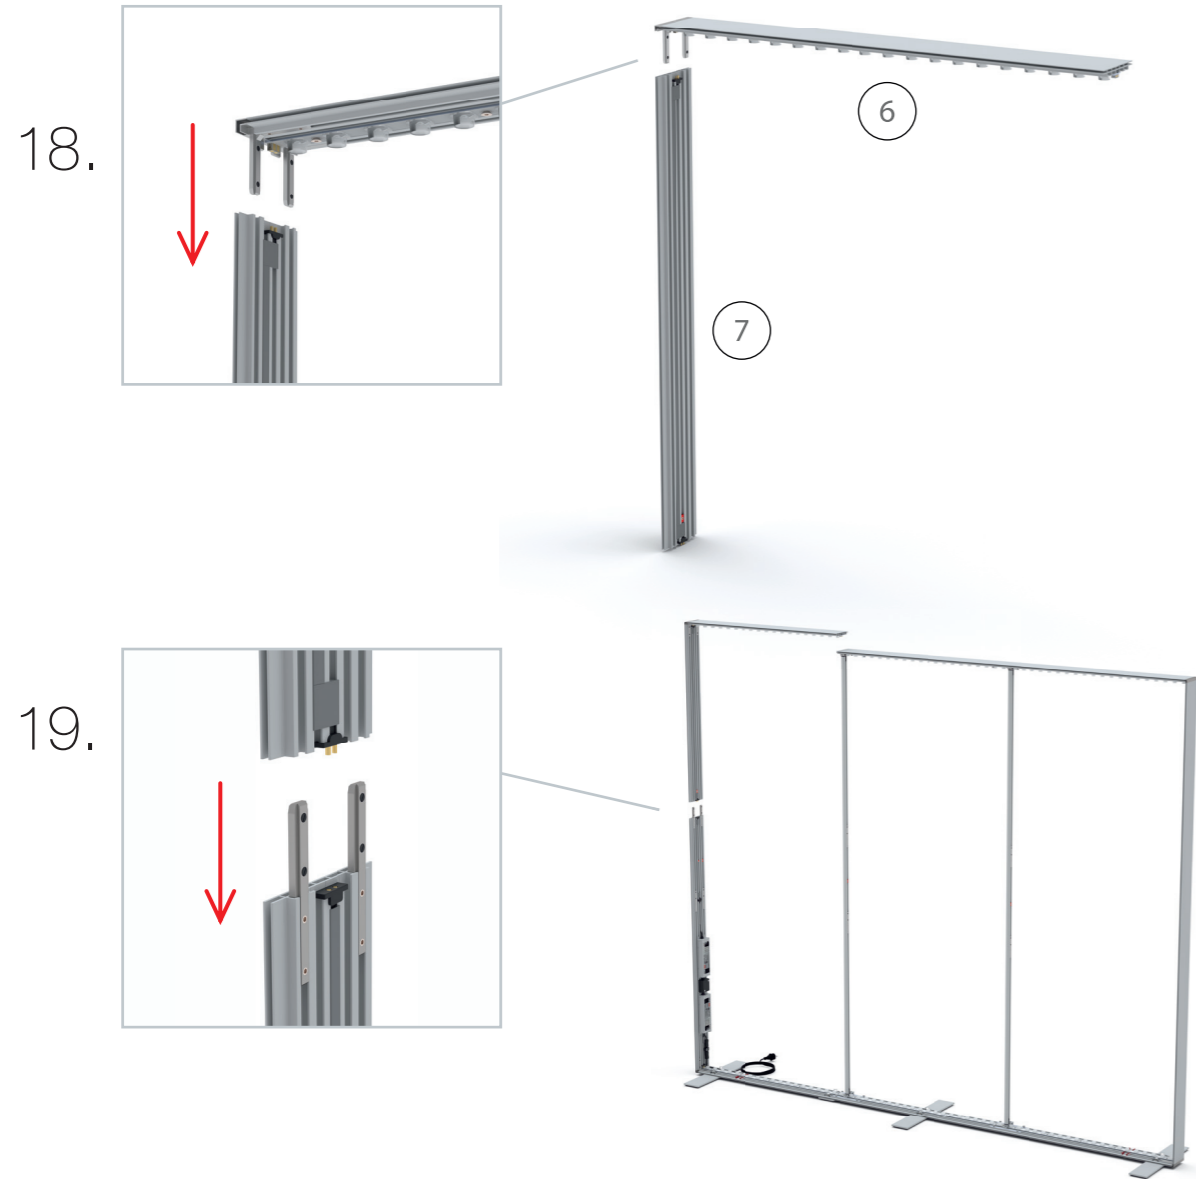

8.

10.

14.

15.

16.

17.

21.

22.

SET UP INSTRUCTION
ACCESSORIES

The text "BIG LED UP DOOR" is displayed in a bold, stylized font. The letters are filled with a vibrant, multi-colored gradient of red, orange, yellow, and blue, creating a sense of motion and energy. The text is set against a solid black background and is enclosed within a thin red rectangular border.