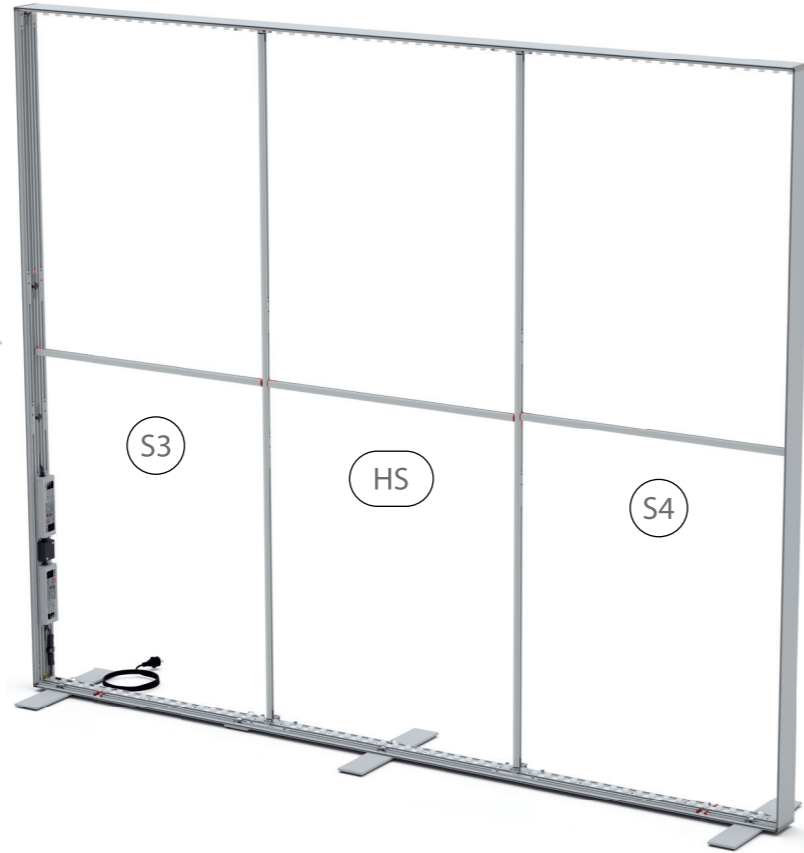

8.

10.

14.

15.

16.

17.

21.

22.

23.

BIG LED UP

MAX LED UP COUNTER
COUNTER ONE
BIG UP
LED UP COUNTER MAX
MINI
LED UP COUNTER
COUNTER ONE
MINI LED UP COUNTER
COUNTER ONE
LED UP COUNTER
COUNTER ONE
MINI LED UP COUNTER
COUNTER ONE
LED UP COUNTER
COUNTER ONE
MINI LED UP COUNTER
COUNTER ONE
LED UP COUNTER
COUNTER ONE
MINI LED UP COUNTER
COUNTER ONE

SET UP INSTRUCTION
ACCESSORIES

The text "BIG LED UP DOOR" is displayed in a bold, stylized font. The letters are filled with a vibrant, multi-colored gradient of red, orange, yellow, and blue, creating a sense of motion and energy. The text is set against a solid black background and is enclosed within a thin red rectangular border.