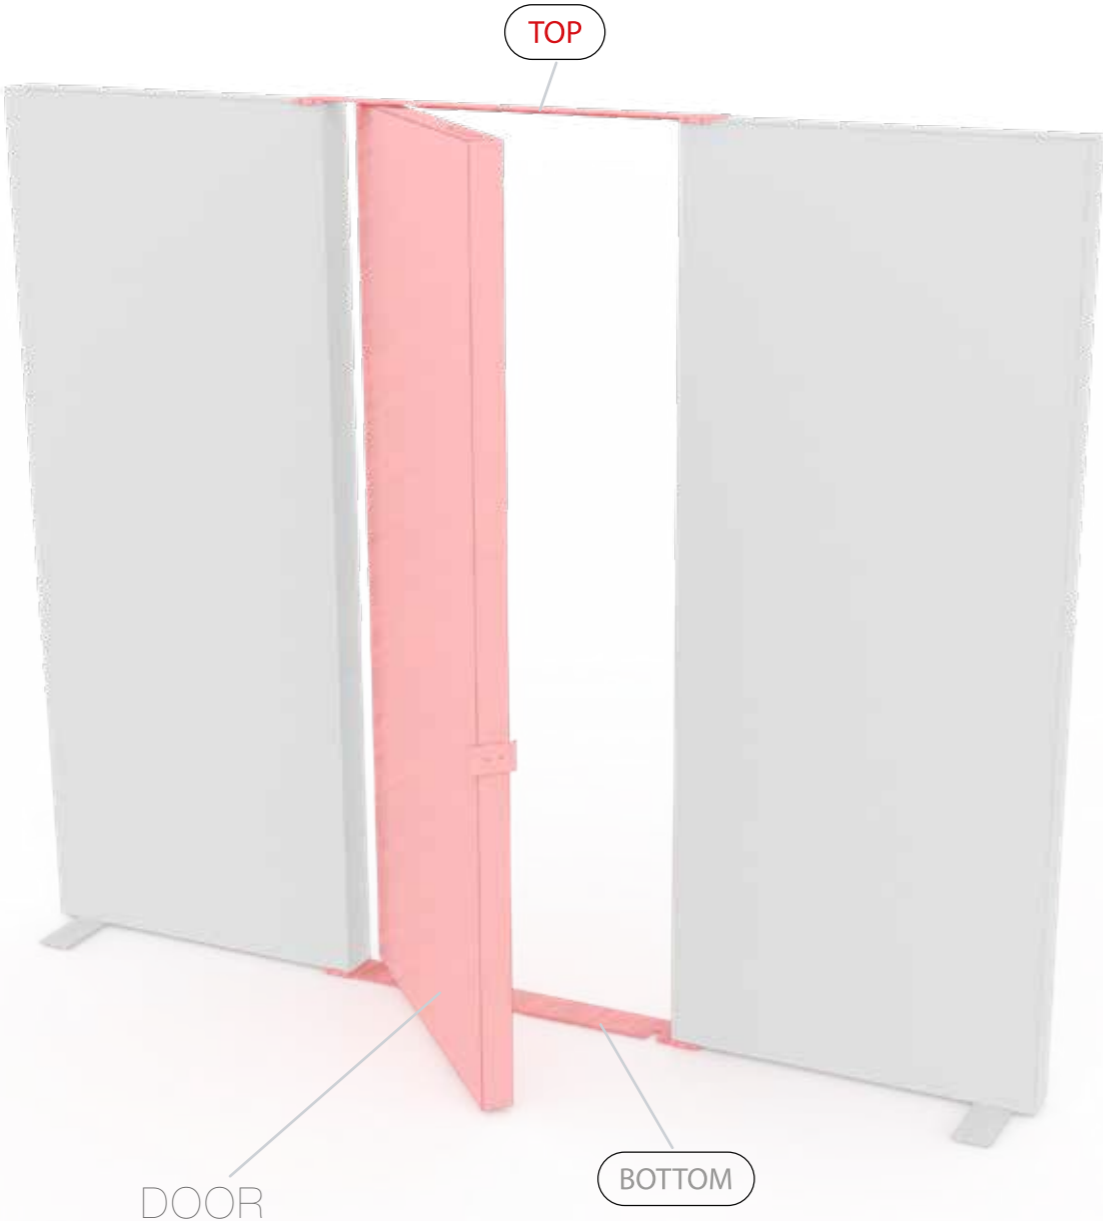

Gerade Version/straight version 4
Aufbauanleitung/set up instruction

Eck- & Kojenversion/corner & storage version.....30
Aufbauanleitung/set up instruction