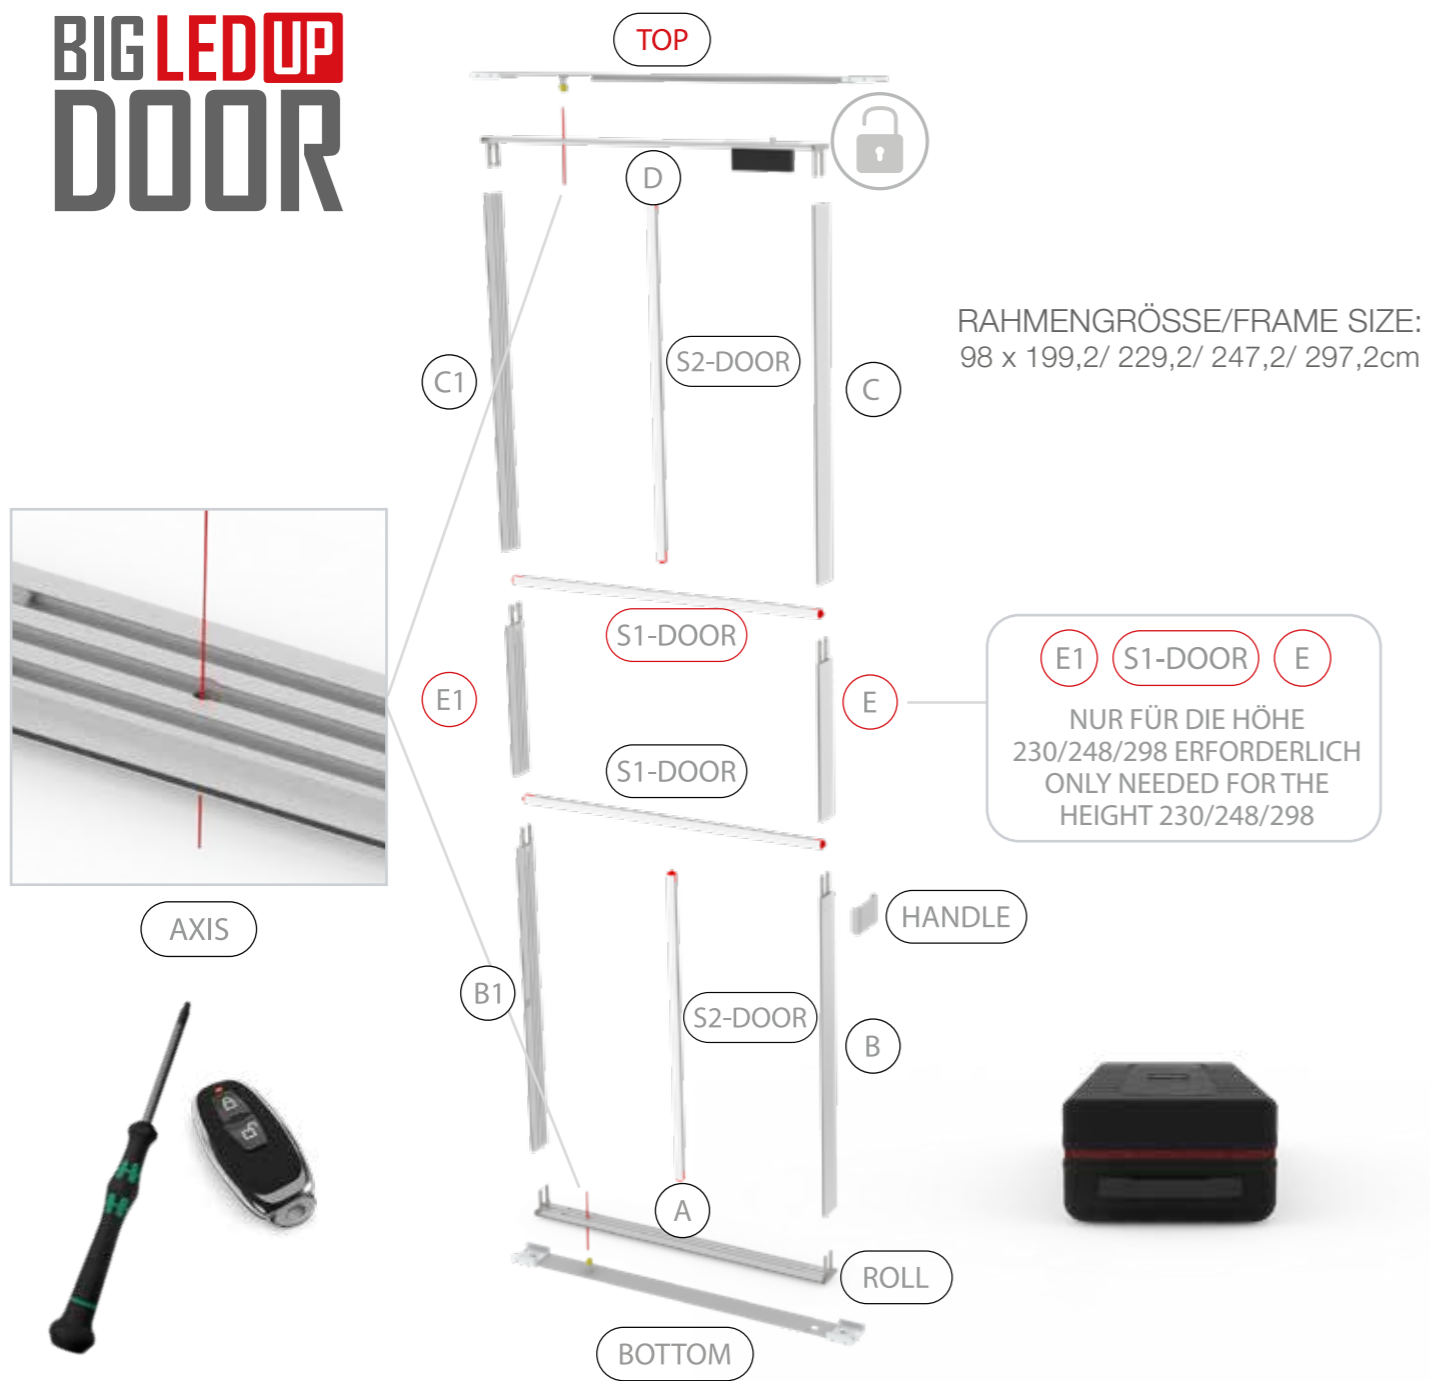

SET UP INSTRUCTION
ACCESSORIES

The text "BIG LED UP DOOR" is displayed in a bold, stylized font. The letters are filled with a vibrant, multi-colored gradient of red, orange, yellow, and blue, creating a sense of motion and energy. The text is set against a solid black background and is enclosed within a thin red rectangular border.

**BIG LED UP
DOOR**

Gerade Version/straight version 4
Aufbauanleitung/set up instruction

Eck- & Kojenversion/corner & storage version.....30
Aufbauanleitung/set up instruction

BIG LED UP DOOR

1.

TÜR/DOOR

TÜR/DOOR

TÜR/DOOR

6.

7.

GERADE VERSION/STRAIGHT VERSION

GERADE VERSION/STRAIGHT VERSION

GERADE VERSION/STRAIGHT VERSION

GERADE VERSION/STRAIGHT VERSION

8.