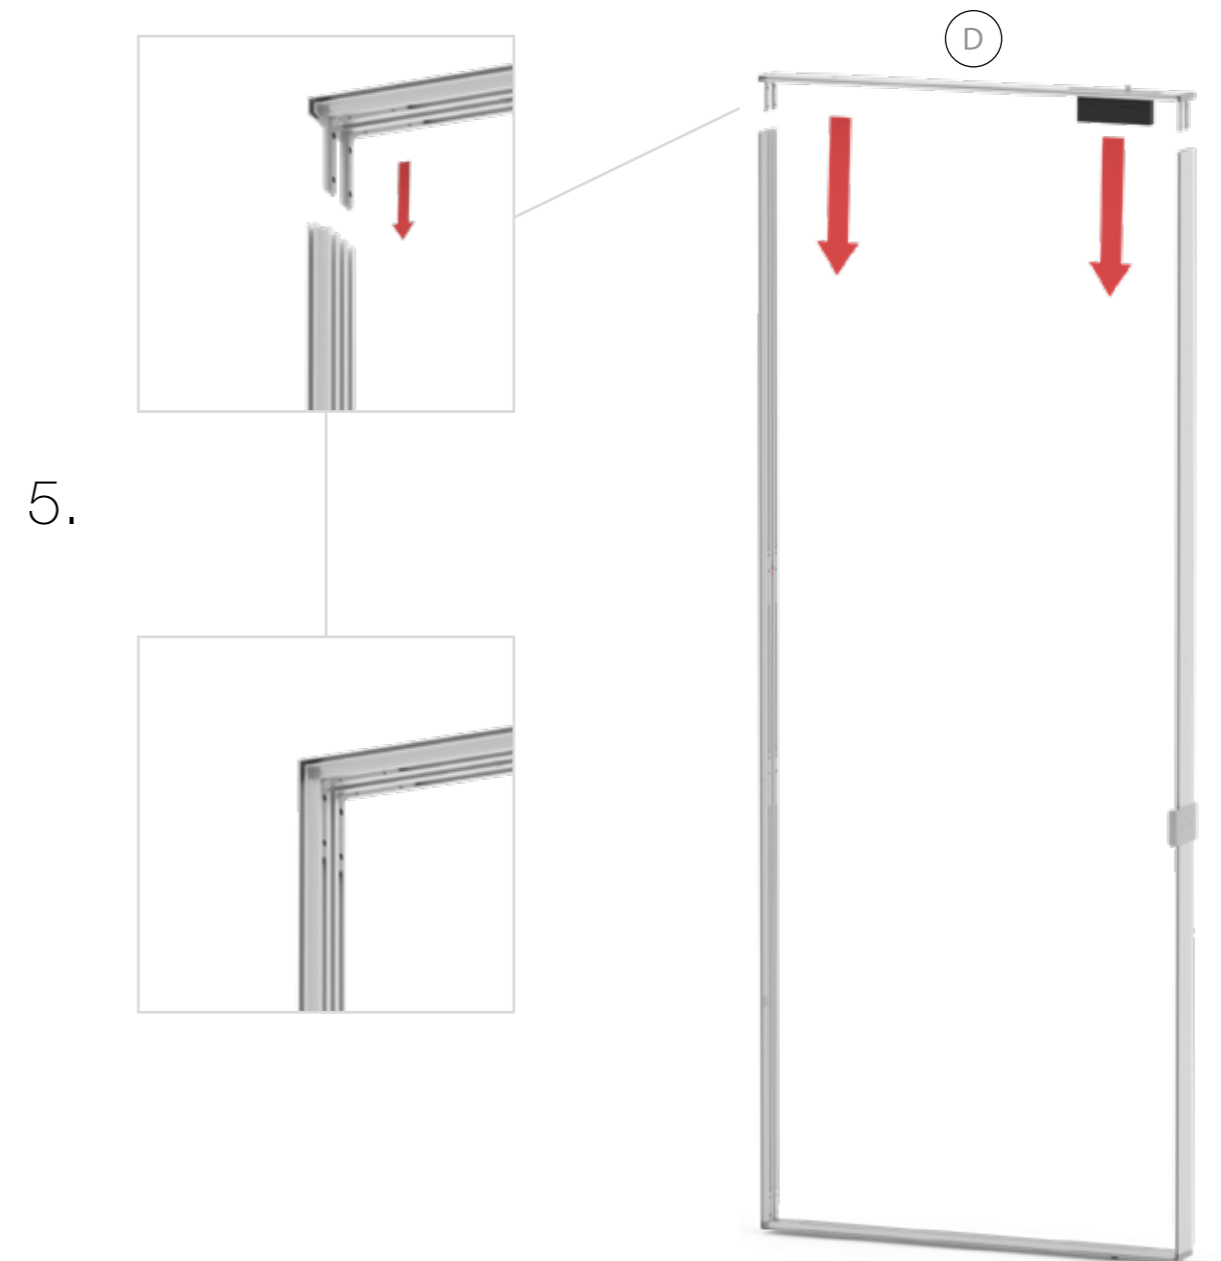

SET UP INSTRUCTION
ACCESSORIES

The text "BIG LED UP DOOR" is displayed in a bold, stylized font. The letters are filled with a vibrant, multi-colored gradient of red, orange, yellow, and blue, creating a sense of motion and energy. The text is set against a solid black background and is enclosed within a thin red rectangular border.

**BIG LED UP
DOOR**

Gerade Version/straight version 4
Aufbauanleitung/set up instruction

Eck- & Kojenversion/corner & storage version.....30
Aufbauanleitung/set up instruction

BIG LED UP DOOR

1.

TÜR/DOOR

TÜR/DOOR