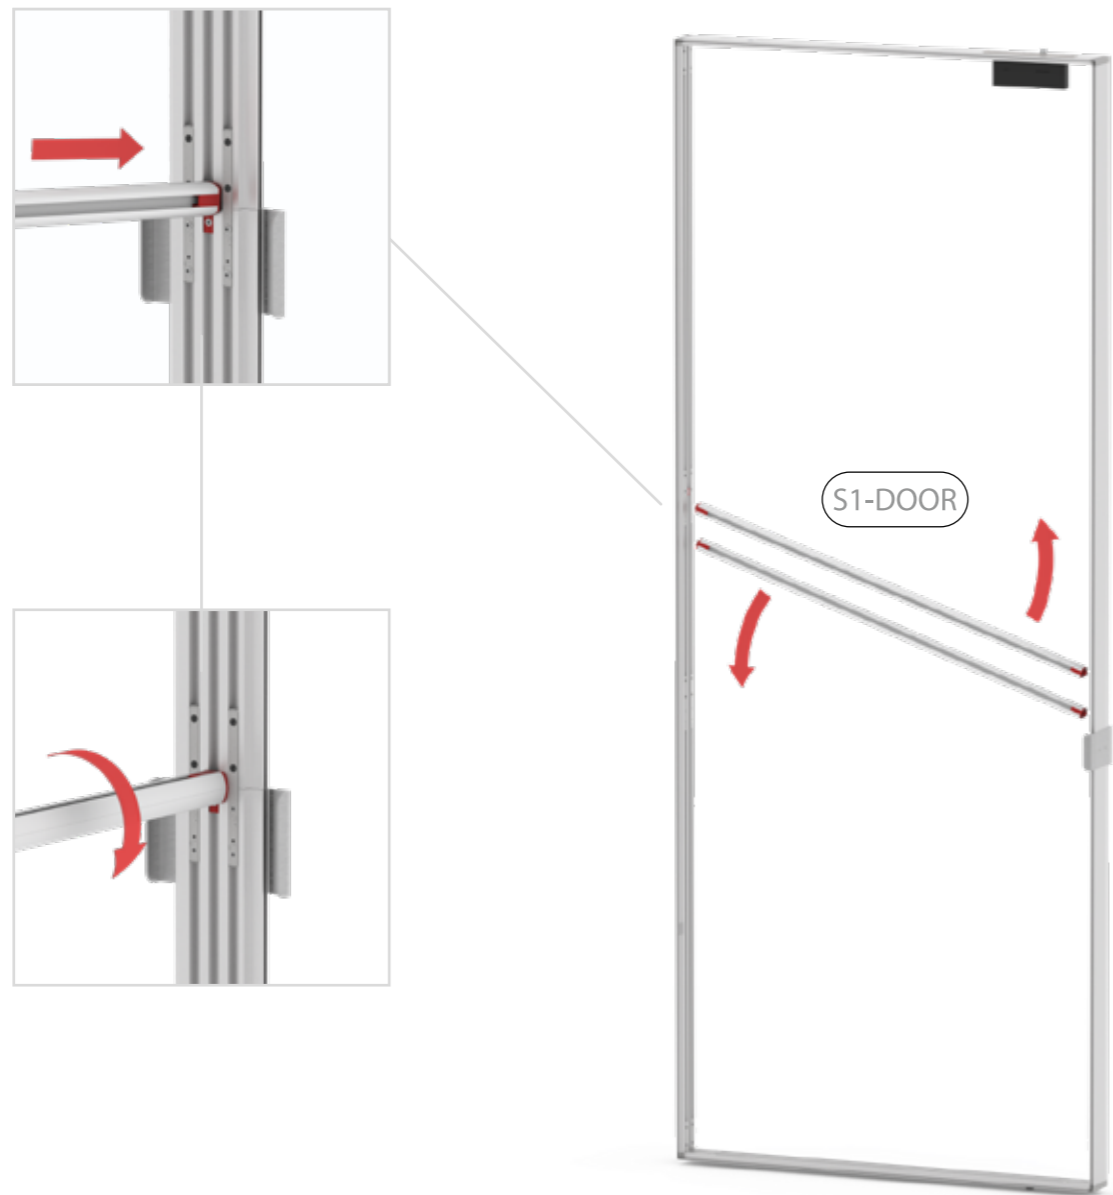

SET UP INSTRUCTION
ACCESSORIES

The text "BIG LED UP DOOR" is displayed in a bold, stylized font. The letters are filled with a vibrant, multi-colored gradient of red, orange, yellow, and blue, creating a sense of motion and energy. The text is set against a solid black background and is enclosed within a thin red rectangular border.

**BIG LED UP
DOOR**

Gerade Version/straight version 4
Aufbauanleitung/set up instruction

Eck- & Kojenversion/corner & storage version.....30
Aufbauanleitung/set up instruction

BIG LED UP DOOR

1.

TÜR/DOOR

TÜR/DOOR

TÜR/DOOR

6.

7.

GERADE VERSION/STRAIGHT VERSION

GERADE VERSION/STRAIGHT VERSION

GERADE VERSION/STRAIGHT VERSION

GERADE VERSION/STRAIGHT VERSION

8.