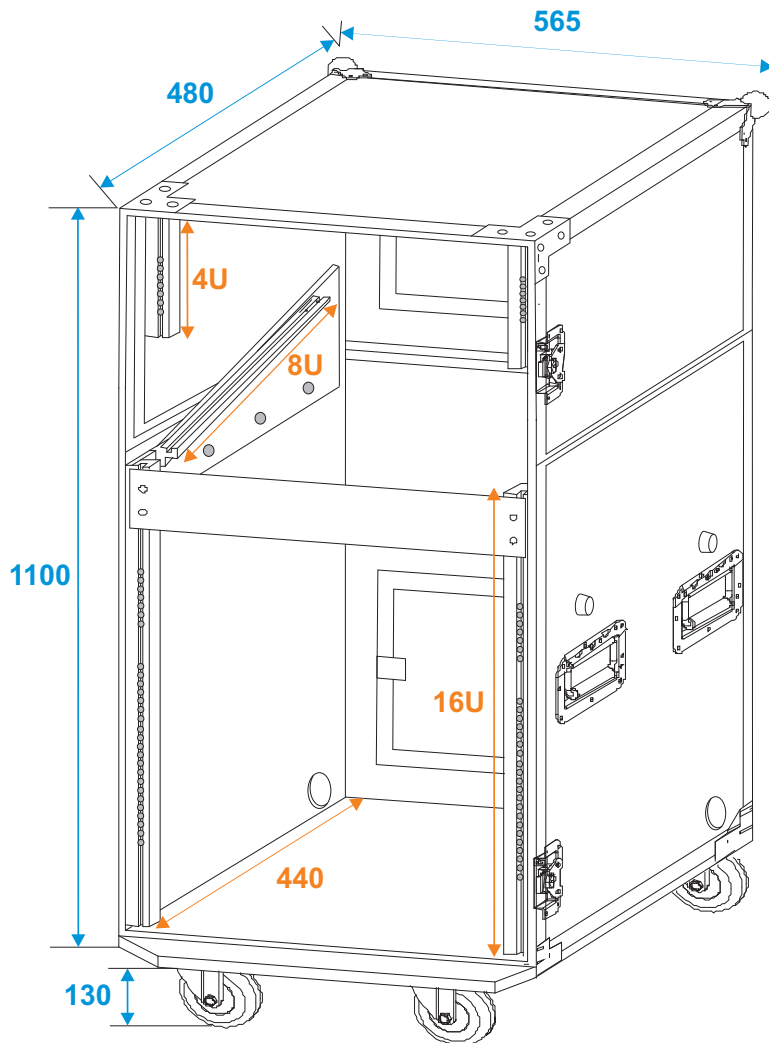

Flightcase

32000200 Special stage case Pro with castors

*all dimensions in millimeters