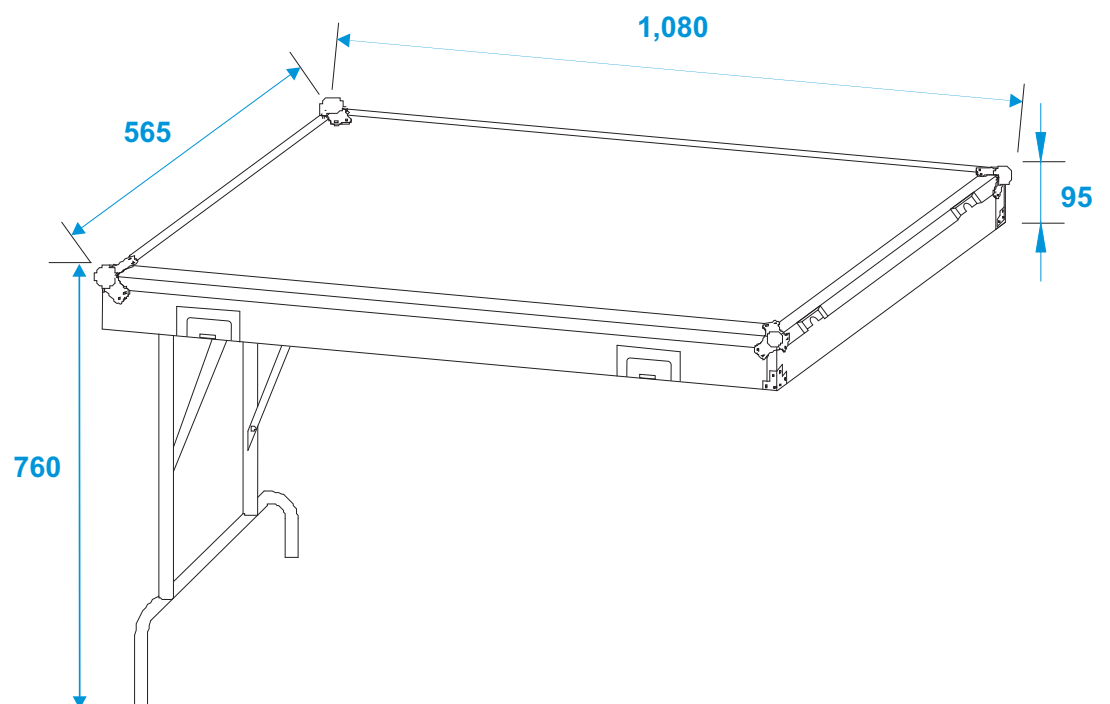

Flightcase

32000200 Special stage case Pro with castors

*all dimensions in millimeters