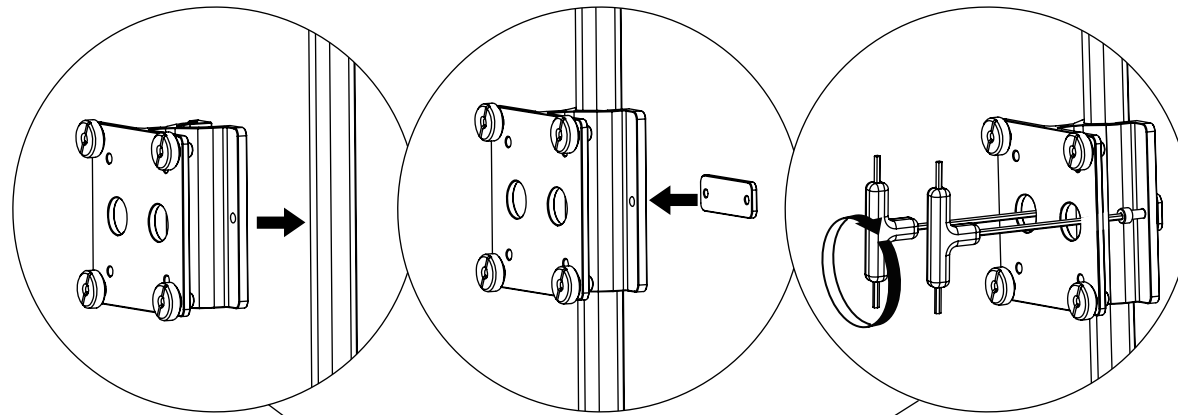

# Expand LightBox Monitor Holder Set-up Instruction

Maximum height: 177cm