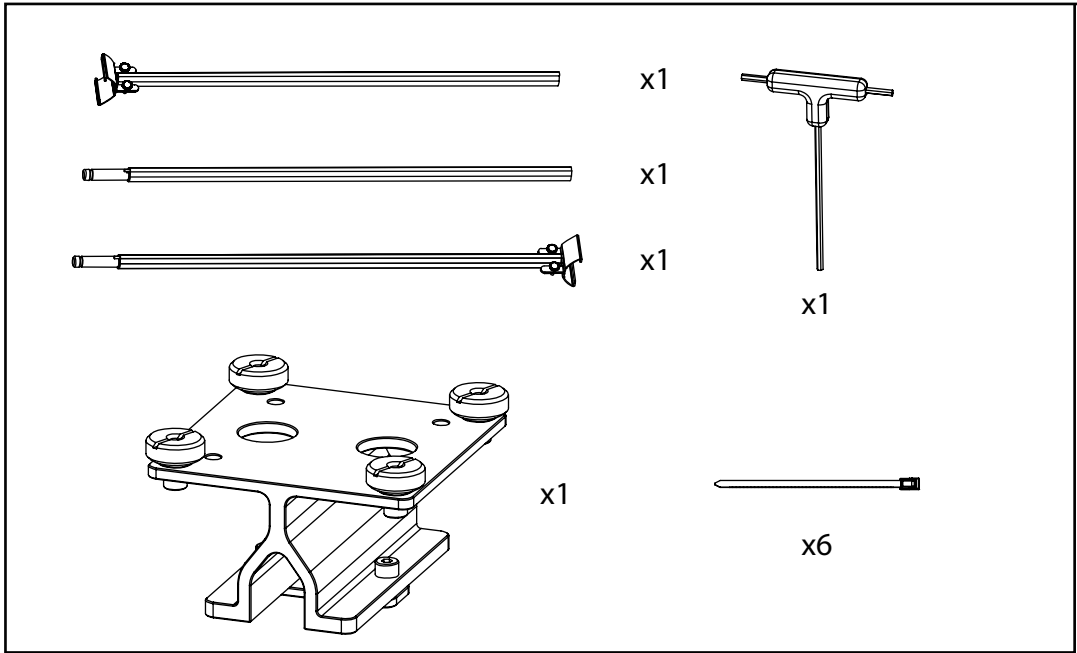

# Expand LightBox Monitor Holder Set-up Instruction

Maximum height: 177cm