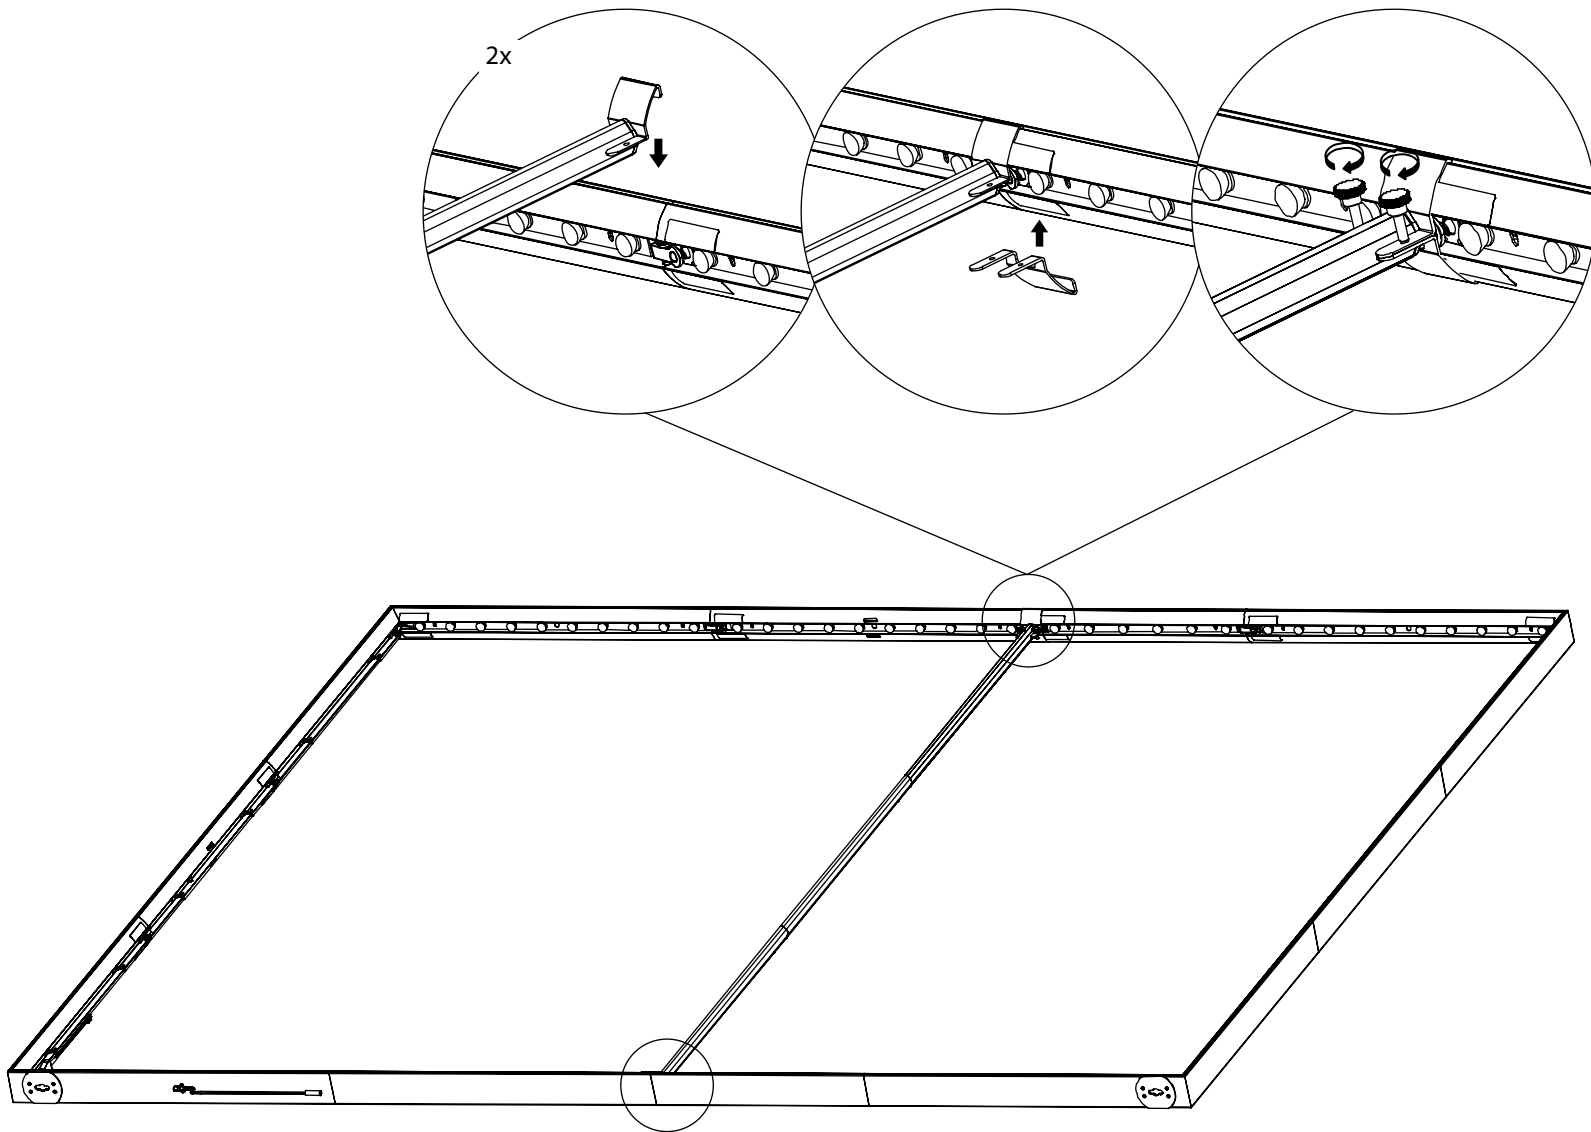

# Expand LightBox Monitor Holder Set-up Instruction

Maximum height: 177cm